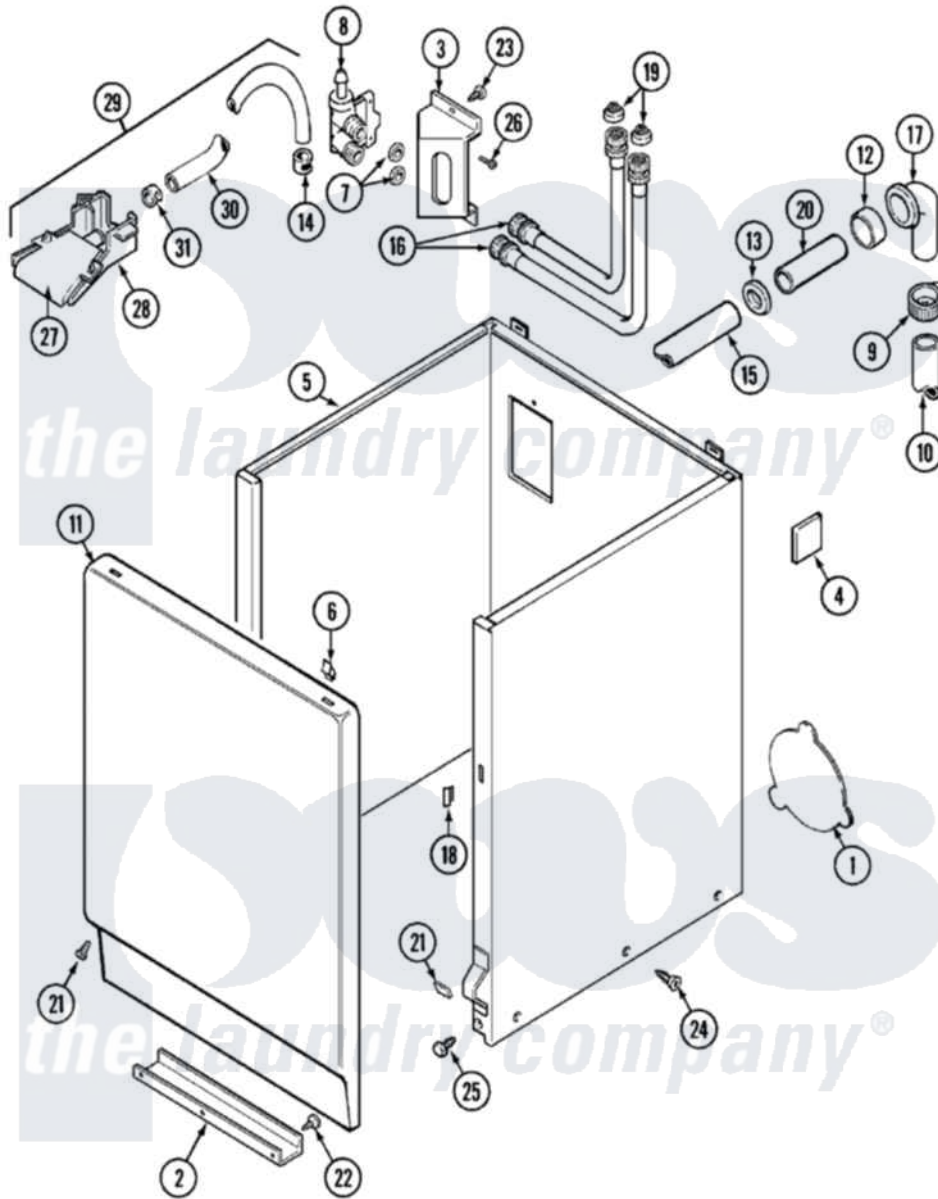

Maytag LAT4915AAM 02 - CABINET

Maytag [Residential Maytag LAT4915AAM Washer Parts](#) Parts Diagram 02 - CABINET
 Click on the part number to view part

Item	Original Part Number	Replaced By	Status	Part Description
1	211294	90767		Screw, 8A X 3/8 HeX Washer Head Tapping
"	211878		Not Available	PLATE, ACCESS
2	213846			Guard, Belt
3	214812	22002361		Bracket, Water Valve
4	215058			Pad, Cabinet Bumper
5	22001303			Cabinet ---NA
6	212982	22001650		Fastener, Spring
7	Y013783			Washer, Inlet Hose
8	214337	96160		Screen
"	22001274			Valve, Water
9	200908	285655		Clamp, Hose
10	216017			Hose, Drain
"	Y059149			(7/8" I.D. CARTON OF 50 FT.)
11	33001221	22001817		Sheet, Sound Damper
"	216078L		Not Available	PANEL, FRONT (ALM) SUB

12	214765		Gasket, Siphon Break
13	202574	3367052	Clamp, Hose
14	216169	596669	Clamp, Manifold
15	214767	22001448	Hose, Pump
16	202860		Inlet Hose Assembly
17	Y216016	W10116738	Elbow
18	214376	22002331	Spacer, Front Panel
19	200961	12001413	Strainer And Washer Kit
20	Y014874		Screw, Idler Arm And Sleeve
"	206638		Siphon Break
21	204439		Screw And Fstner Assembly
22	211294	90767	Screw, 8A X 3/8 HeX Washer Head Tapping
23	212276	W10116760	Screw
24	213007		Xfor Cabinet See Cabinet, Back
25	213121	3400111	Screw, 12-14 X 5/8
"	213122	27001200	Screw
26	Y313561		Screw----NA
27	22001187		Injector
28	22001186		Injector
29	22001304		Water Injector Assembly
30	22001190		Hose, Injector
31	216170	489503	Clamp