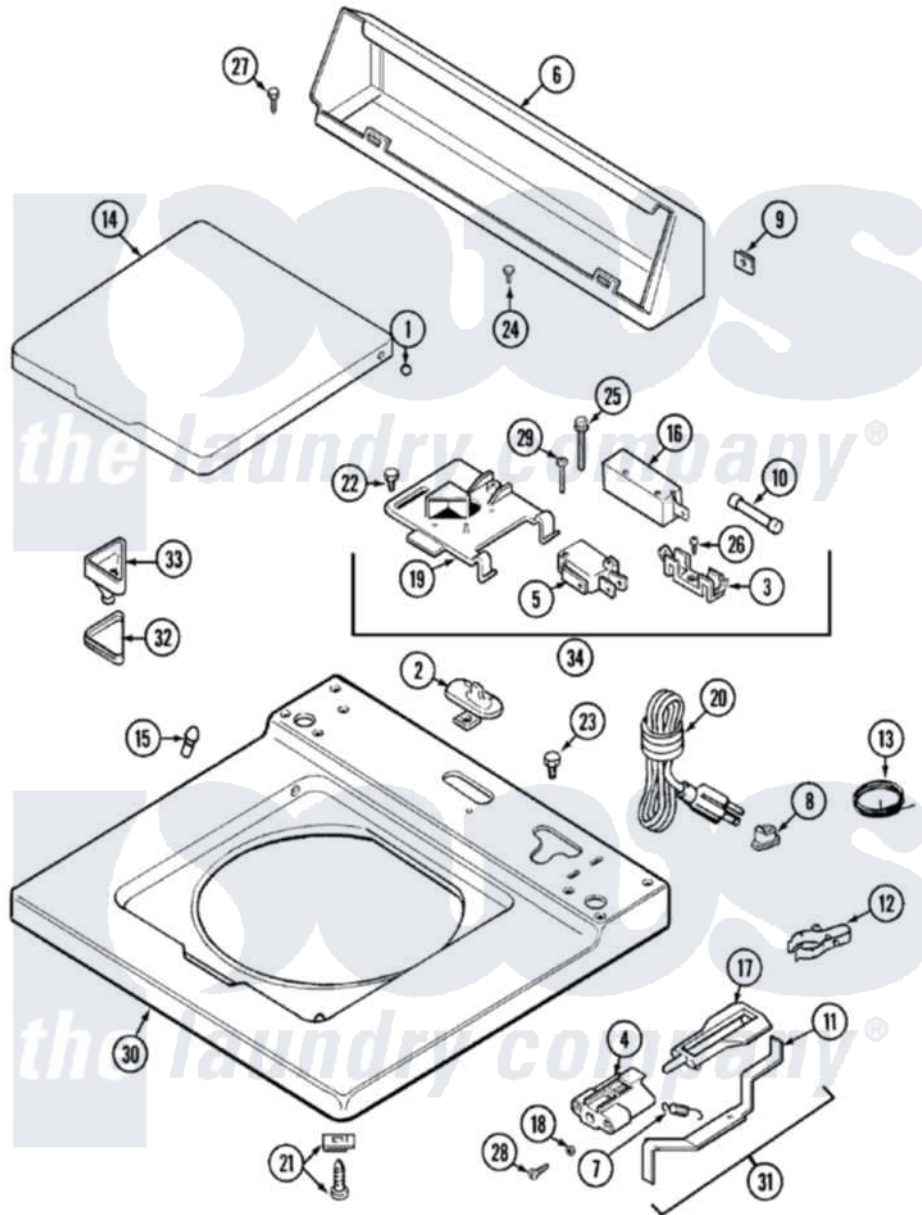

Maytag LAT4915AAM 05 - TOP

Maytag [Residential Maytag LAT4915AAM Washer Parts](#) Parts Diagram 05 - TOP
 Click on the part number to view part

Item	Original Part Number	Replaced By	Status	Part Description
1	211726			Hinge, Ball Lid
2	207159	489355		Screw, 8 X 1/2
"	22001298			Cap, Top Cover
3	207167			Block, Fuse
4	216256		Not Available	BRACKET, UNBALANCE
5	207166			Switch, Check
6	205635L		Not Available	CONSOLE (ALM)
7	213720			Spring, Lid Switch
8	211881			Grommet, Cord Part Not Used-Gas Models Only
9	215075			Fastener, Control Panel To Console
10	207168	22001682		Switch Assembly, Lid W/4amp Fuse
11	22001136			Lever, Unbalance
12	301548			Clamp, Ground Wire
13	204807			Ground Wire, Supp. Plite To Top Cover

14	22001029		Not Available	LID (CANADA-ALM)---NA
"	22001207		Not Available	LID W/LEGEND (ALM)---NA
15	212716			Bumper, Lid
16	205415	279347		Switch-Lid
17	216255			Plunger, Lid Switch
18	211500			Washer, Bracket To Top Cover
19	Y215699	22001678		Bracket, Switch And Fuse
20	208194	22003062		Cord, Power
21	204445			Screw And Fastener Assembly
22	207159	489355		Screw, 8 X 1/2
23	315483	3370225		Screw
24	216423	3370225		Screw
25	213501			Screw, No.6-20 X 1-1/8 Inch
26	Y311711			Screw, Fuse Block
27	Y313559			Screw
28	910182	25-7809		Screw, No.6-20 1/2 Flthd Torx
29	22001352			Screw, Check Switch
30	22001120			Top, Main ---NA
31	22001311			Unbalance Lever Assembly
32	215374		Not Available	GASKET FOR BLEACH CUP
33	22001200	22001008		Cup, Bleach
34	207176	22001682		Switch Assembly, Lid W/4amp Fuse