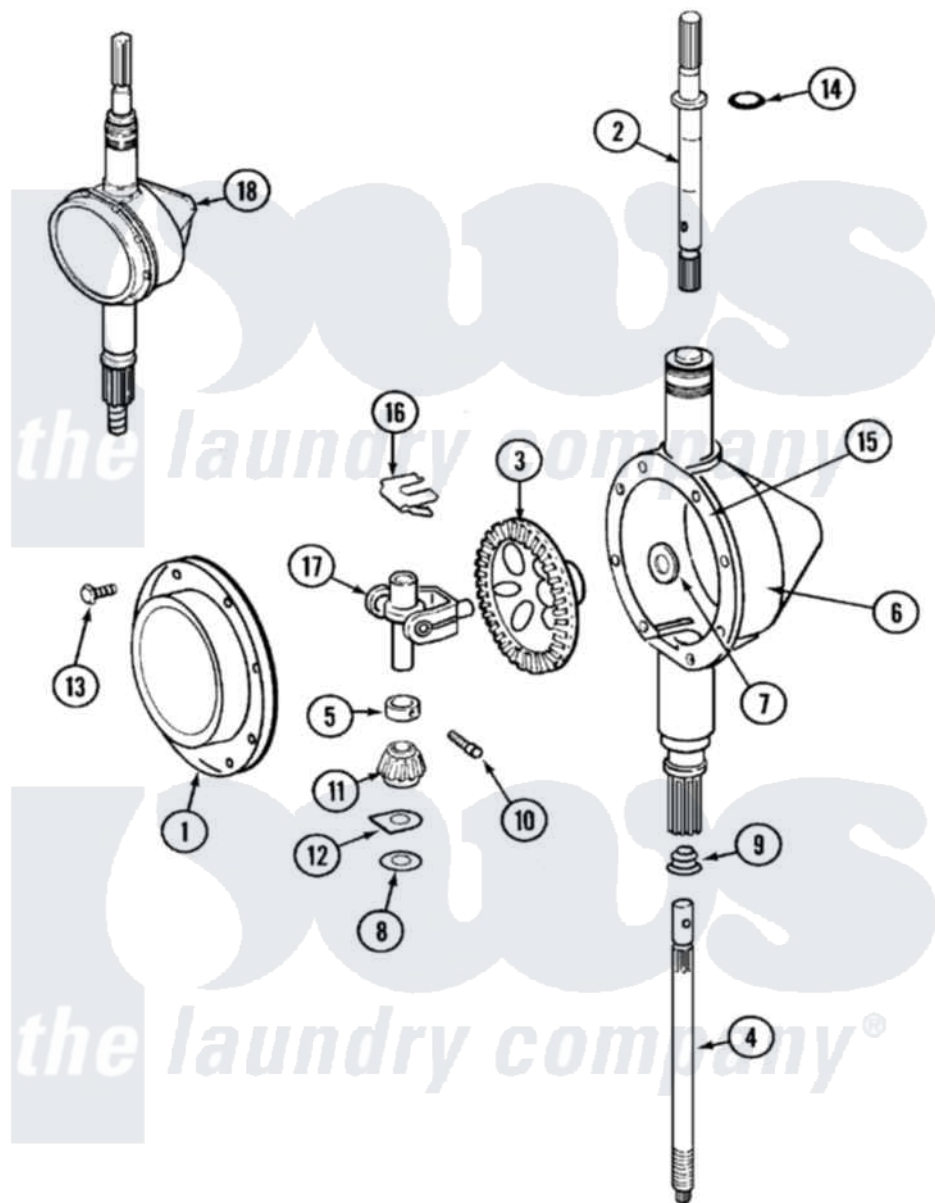

Maytag LAT4915AAM 06 - TRANSMISSION

Maytag [Residential Maytag LAT4915AAM Washer Parts](#) Parts Diagram 06 - TRANSMISSION
 Click on the part number to view part

Item	Original Part Number	Replaced By	Status	Part Description
1	206628			Cover, Transmission
2	207153	6-2097820		Kit- Shaft
3	206713	6-2067130		Gear- Beve
4	215410	12001450		Ctr Shaft W/Collar Andkeeper- Dp
5	215415		Not Available	COLLAR, LOWER
6	206624	6-2097750		Trans Dee
7	215394			Washer, Bevel Gear
8	211483	6-2114830		Washer- SP
9	206602	207843		Lip Seal Repair Kit
10	Y206629			Pin, Collar
11	215401	W10221114		Pinion
12	215395			Plate, Clutch
13	215417		Not Available	SCREW, TRANSMISSION COVER
14	210690			Seal, Rubber
15	Y058700	675652		Adhesive

16 [215581](#)

Spring, Agitator Shaft

17 206685

[6-2066850](#)

Yoke

18 206707

[6-2097750](#)

Trans Dee