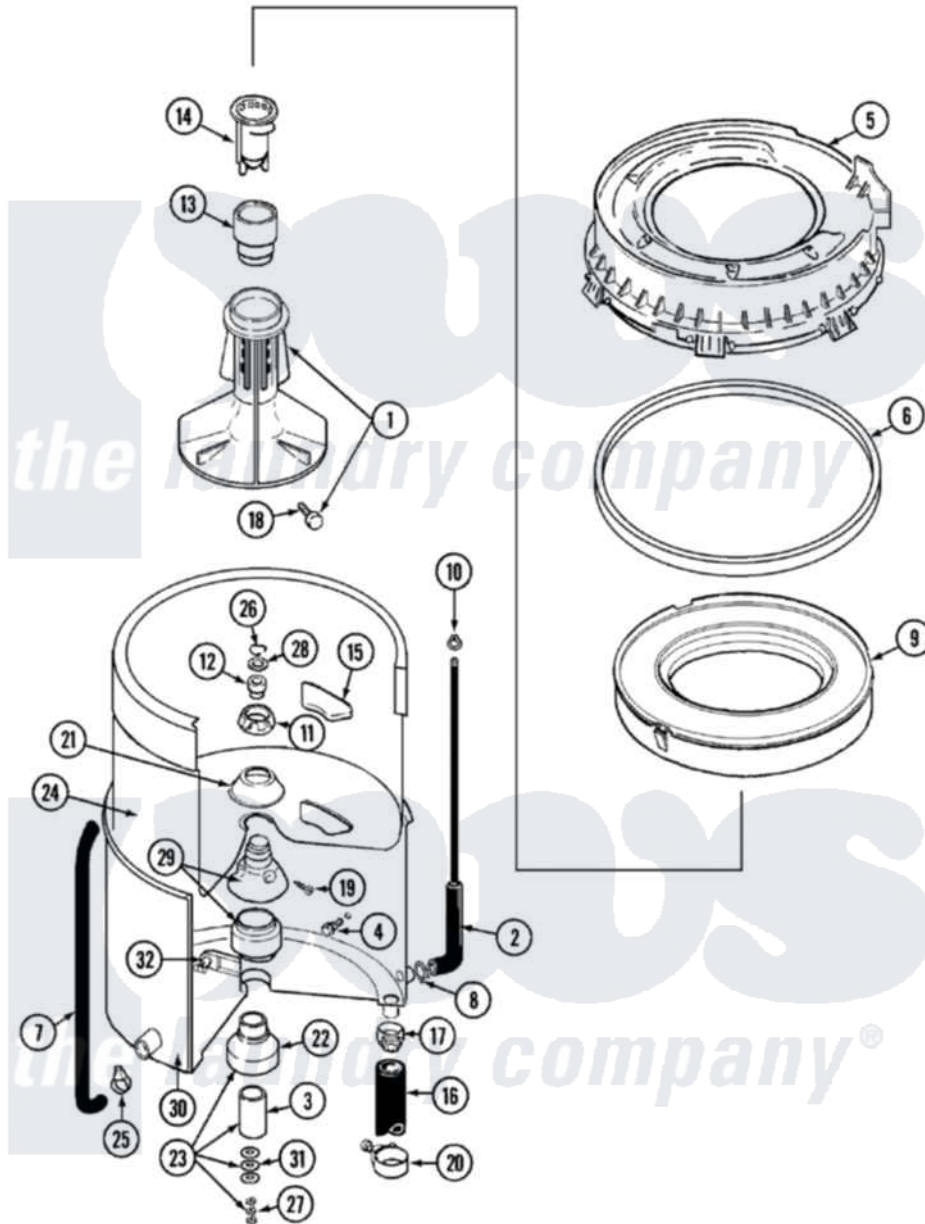

Maytag LAT4915AAM 07 - TUB

Maytag [Residential Maytag LAT4915AAM Washer Parts](#) Parts Diagram 07 - TUB
 Click on the part number to view part

Item	Original Part Number	Replaced By	Status	Part Description
1	207228			Agitator W/Lock Screw
2	22001036	22001619		Tube, Water Level Switch
3	211130			Bearing Liner, Tub Bearing
4	200744	W10175939		Bolt
"	205254	W10175938		Bolt
5	22001299			Tub Cover And Gasket Assembly
6	Y22001201	22001007		Gasket, Cover To Tub
7	22001320			Tube, Bleach
8	211641			Clamp, 1-1/16"
9	22001142			Ring, Balance
10	410296	596669		Clamp, Manifold
11	211047	6-2110472		Nut- Clamp
12	Y0A4298	6-0A57420		Seal- Agitator
13	22001295			Housing, Dispenser
14	22001294			Cup, Dispensing
15	207219			Filter, Self-Cleaning

16	213045		Hose, Outer Tub Part Not Used
17	201011	285655	Clamp, Hose
18	206478		Not Available
19	211618	22001423	Set Screw, Mounting Stem
20	202574	3367052	Clamp, Hose
21	211210		Washer, Clamping Nut
22	200824	6-2040130	Tub Bearin
23	204013	6-2040130	Tub Bearin
24	22001139		Tub, Inner
25	205161	489503	Clamp
26	Y015667		Retaining Ring
27	Y054867		Washer, Lock
28	Y015666		Washer, Retaining -
29	204012	6-2095720	Mounting S
30	22001114		Not Available
31	211100		TUB, OUTER (EX. LARGE)
32	214434		Washer, Outer Tub
			Spout, Deflector