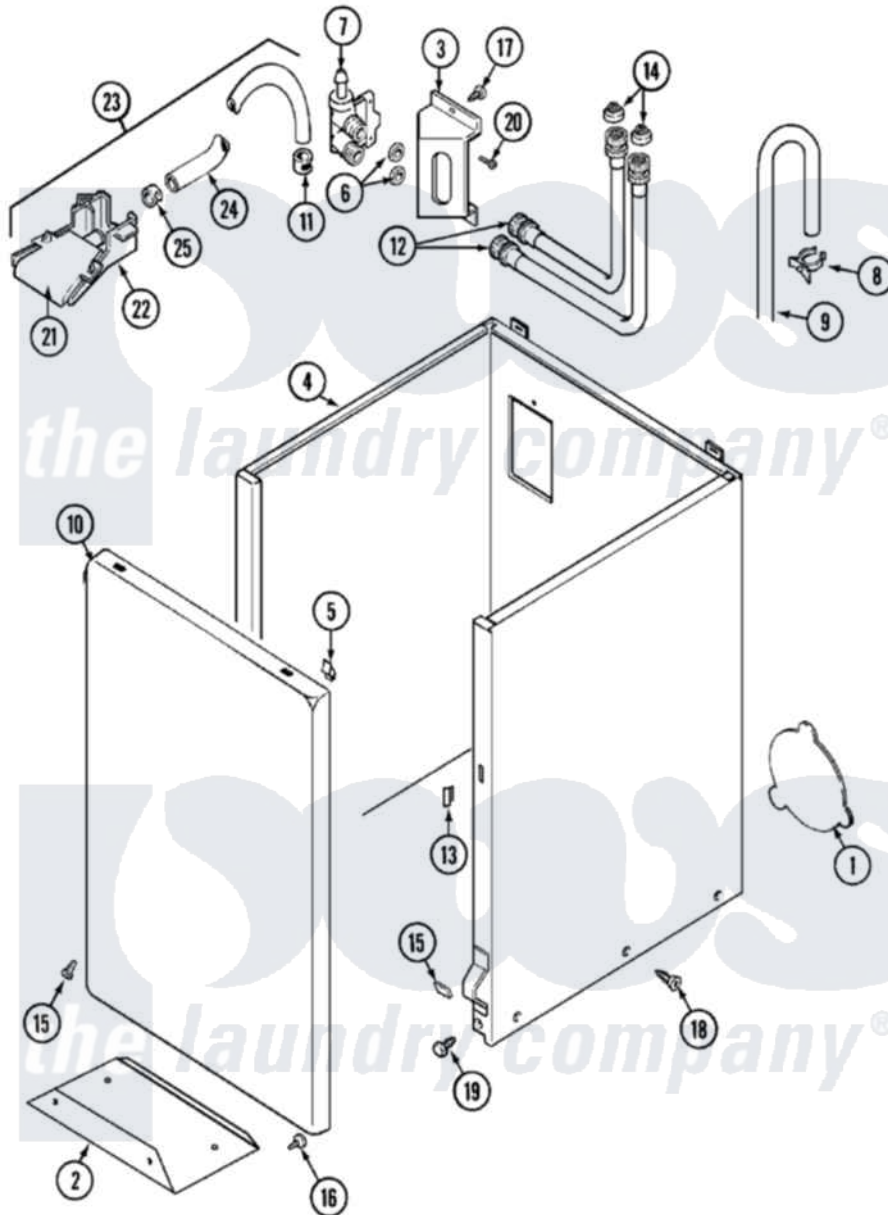

Maytag LAT4916AAE 02 - CABINET

Maytag [Residential Maytag LAT4916AAE Washer Parts](#) Parts Diagram 02 - CABINET
 Click on the part number to view part

Item	Original Part Number	Replaced By	Status	Part Description
1	211294	90767		Screw, 8A X 3/8 HeX Washer Head Tapping
"	211878		Not Available	PLATE, ACCESS
"	22001683	22002924		Plate, Access
2	213846			Guard, Belt
3	214812	22002361		Bracket, Water Valve
"	22002371			Bracket
4	22001302	22004425		Cabinet White Aspack
"	22002379	22004425		Cabinet White Aspack
5	22001650			Fastener, Spring
6	Y013783			Washer, Inlet Hose
7	214337	96160		Screen
"	22002360			Valve, Water
"	22001274			Valve, Water
8	22001815	22002765		Clip, Hose
9	22001816			Hose, Drain
10	22001817			Sheet, Sound Damper

"	22001803		Not Available	PANEL, FRONT (WHT)
"	22002366		Not Available	PANEL, FRONT (WHT)
11	216169	596669		Clamp, Manifold
12	202860			Inlet Hose Assembly
13	214376	22002331		Spacer, Front Panel
14	200961	12001413		Strainer And Washer Kit
15	22001995			Screw Note: Screw, Tumbler Front And Shroud
"	22002377			Clip, Retainer
"	12001341			Screw And Fastener Kit
"	22002378	27001200		Screw
"	22002376			Clip
16	211294	90767		Screw, 8A X 3/8 HeX Washer Head Tapping
17	22002372			Screw
"	212276	W10116760		Screw
18	213007			Xfor Cabinet See Cabinet, Back
19	213122	27001200		Screw
"	213121	3400111		Screw, 12-14 X 5/8
20	Y313561			Screw----NA
21	22001187			Injector
22	22001186			Injector
23	22001304			Water Injector Assembly
24	22001190			Hose, Injector
25	216169	596669		Clamp, Manifold
26	22001972			Clip, Cabinet