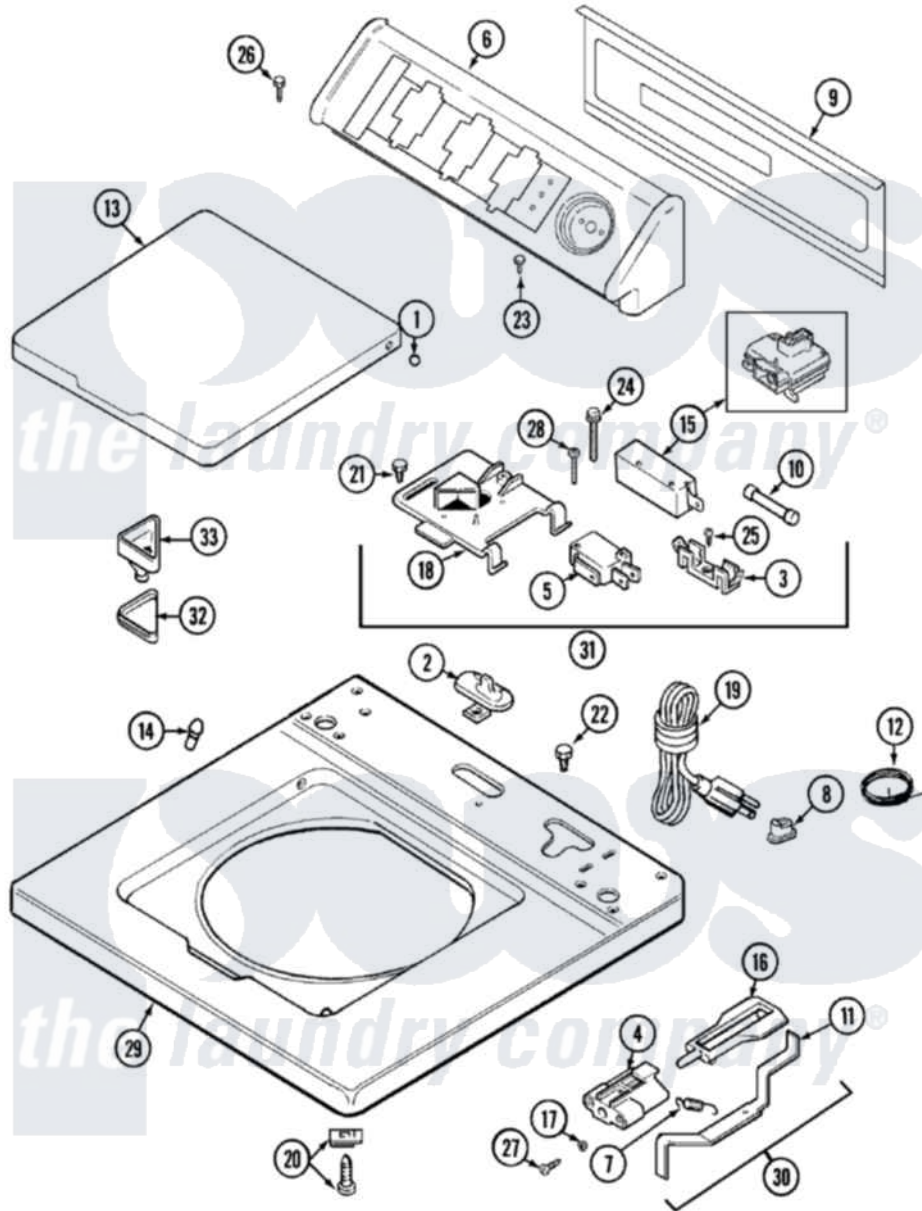

Maytag LAT4916AAE 05 - TOP

Maytag [Residential Maytag LAT4916AAE Washer Parts](#) Parts Diagram 05 - TOP
 Click on the part number to view part

Item	Original Part Number	Replaced By	Status	Part Description
1	211726			Hinge, Ball Lid
2	22001298			Cap, Top Cover
"	207159	489355		Screw, 8 X 1/2
3	W10124350		Not Available	NOT REQUIRED PART OR SEE NOTE
"	207167			Block, Fuse
4	22002135			Bracket, Unbalance
"	22001645		Not Available	BRACKET, UNBALANCE---NA
5	W10124350		Not Available	NOT REQUIRED PART OR SEE NOTE
"	207166			Switch, Check
6	22001670			Console
7	213720			Spring, Lid Switch
8	211881			Grommet, Cord Part Not Used-Gas Models Only
9	22001662	8534058		Screw
"	216423	3370225		Screw

"	22001814		Back Panel, Console
10	22001673	22001682	Switch Assembly, Lid W/4amp Fuse
"	W10124350		Not Available NOT REQUIRED PART OR SEE NOTE
11	22001672		Lever, Unbalance
"	22001968		Lever, Unbalance
12	22001654		Wire, Ground
"	Y705026	3370225	Screw
13	22001676	22001893	Lid
"	22001674	22001893	Lid
14	212716		Bumper, Lid
15	205415	279347	Switch-Lid
"	22001967	12001908	Switch-Lid
16	216255		Plunger, Lid Switch
17	211500		Washer, Bracket To Top Cover
18	22001678		Bracket, Switch And Fuse
"	W10124350		Not Available NOT REQUIRED PART OR SEE NOTE
19	208194	22003062	Cord, Power
20	22001402	214354	Screw, Top Cover To Cabnt.
21	207159	489355	Screw, 8 X 1/2
22	Y705026	3370225	Screw
23	216423	3370225	Screw
24	213501		Screw, No.6-20 X 1-1/8 Inch
25	Y311711		Screw, Fuse Block
26	216423	3370225	Screw
27	22001600	25-7809	Screw, No.6-20 1/2 Flthd Torx
28	22001352		Screw, Check Switch
29	22001781	22002145	Cover Assembly, Top
"	22002145		Cover Assembly, Top
30	22001969		Unbalance Lever Assembly
"	22001681		Unbalance Lever Assembly
31	22001682		Switch Assembly, Lid W/4amp Fuse
32	215374		Not Available GASKET FOR BLEACH CUP
33	22001006		Cup, Bleach