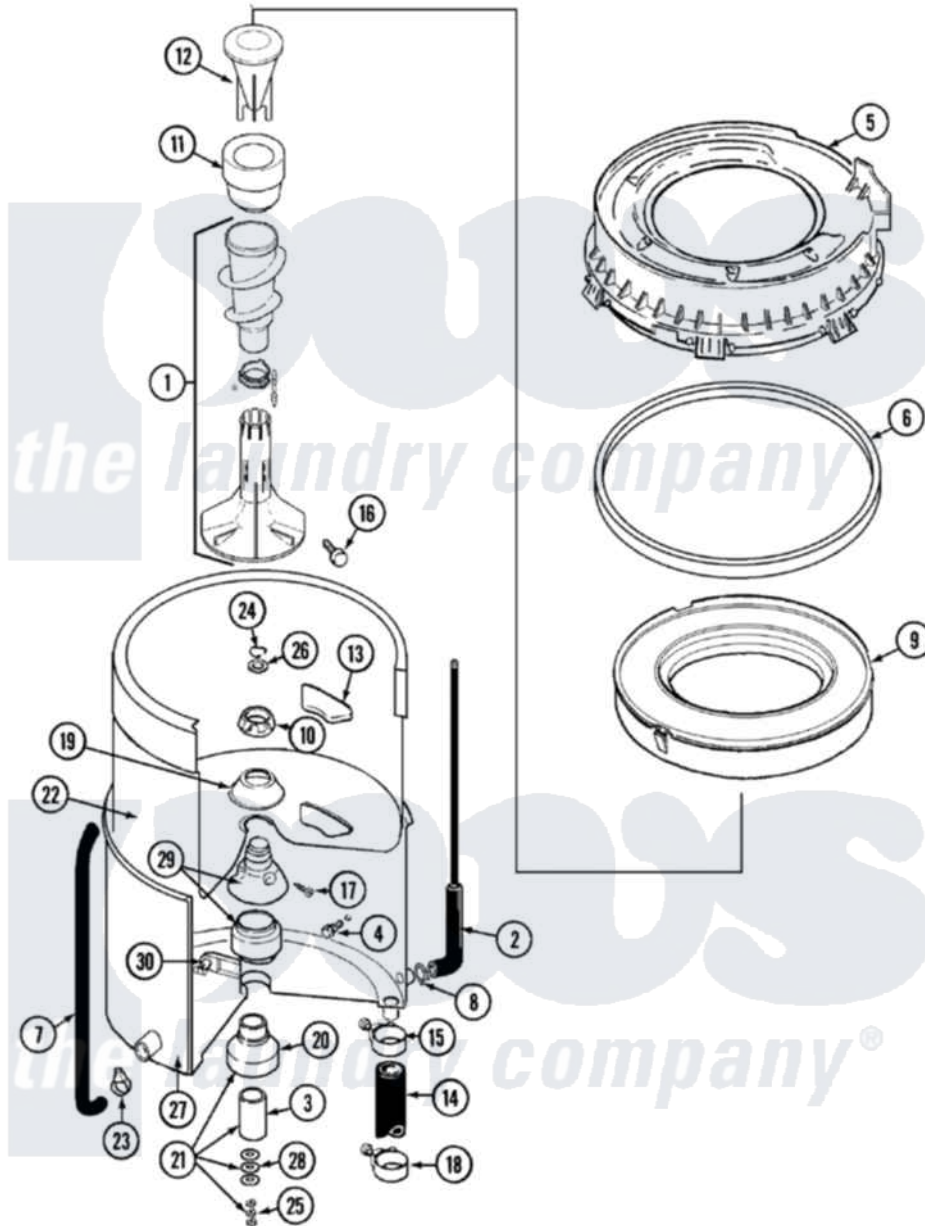

# Maytag LAT4916AAE 07 - TUB

Maytag [Residential Maytag LAT4916AAE Washer Parts](#) Parts Diagram 07 - TUB  
 Click on the part number to view part

Item	Original Part Number	Replaced By	Status	Part Description
1	<a href="#">22001821</a>			Agitator Auger And Base Assembly
2	22001036	<a href="#">22001619</a>		Tube, Water Level Switch
3	<a href="#">211130</a>			Bearing Liner, Tub Bearing
4	200744	<a href="#">W10175939</a>		Bolt
"	205254	<a href="#">W10175938</a>		Bolt
5	<a href="#">22001299</a>			Tub Cover And Gasket Assembly
6	Y22001201	<a href="#">22001007</a>		Gasket, Cover To Tub
7	<a href="#">22001320</a>			Tube, Bleach
8	<a href="#">211641</a>			Clamp, 1-1/16"
9	<a href="#">22001142</a>			Ring, Balance
10	211047	<a href="#">6-2110472</a>		Nut- Clamp
11	22001805	<a href="#">21001905</a>		Dispenser, Fabric
12	22001806	<a href="#">21001905</a>		Dispenser, Fabric
13	<a href="#">207219</a>			Filter, Self-Cleaning
14	<a href="#">213045</a>			Hose, Outer Tub Part Not

14	<a href="#">213043</a>		Used
15	22001640	<a href="#">285655</a>	Clamp, Hose
16	<a href="#">22001819</a>		L0cking Screw And O Ring
17	<a href="#">22001423</a>		Set Screw, Mounting Stem
18	22001640	<a href="#">285655</a>	Clamp, Hose
19	<a href="#">211210</a>		Washer, Clamping Nut
20	200824	<a href="#">6-2040130</a>	Tub Bearin
21	204013	<a href="#">6-2040130</a>	Tub Bearin
22	<a href="#">22001139</a>		Tub, Inner
23	205161	<a href="#">489503</a>	Clamp
24	<a href="#">Y015667</a>		Retaining Ring
25	<a href="#">Y054867</a>		Washer, Lock
26	<a href="#">Y015666</a>		Washer, Retaining -
27	22001114	Not Available	TUB, OUTER (EX. LARGE)
28	<a href="#">211100</a>		Washer, Outer Tub
29	22001648	<a href="#">6-2095720</a>	Mounting S
30	<a href="#">214434</a>		Spout, Deflector