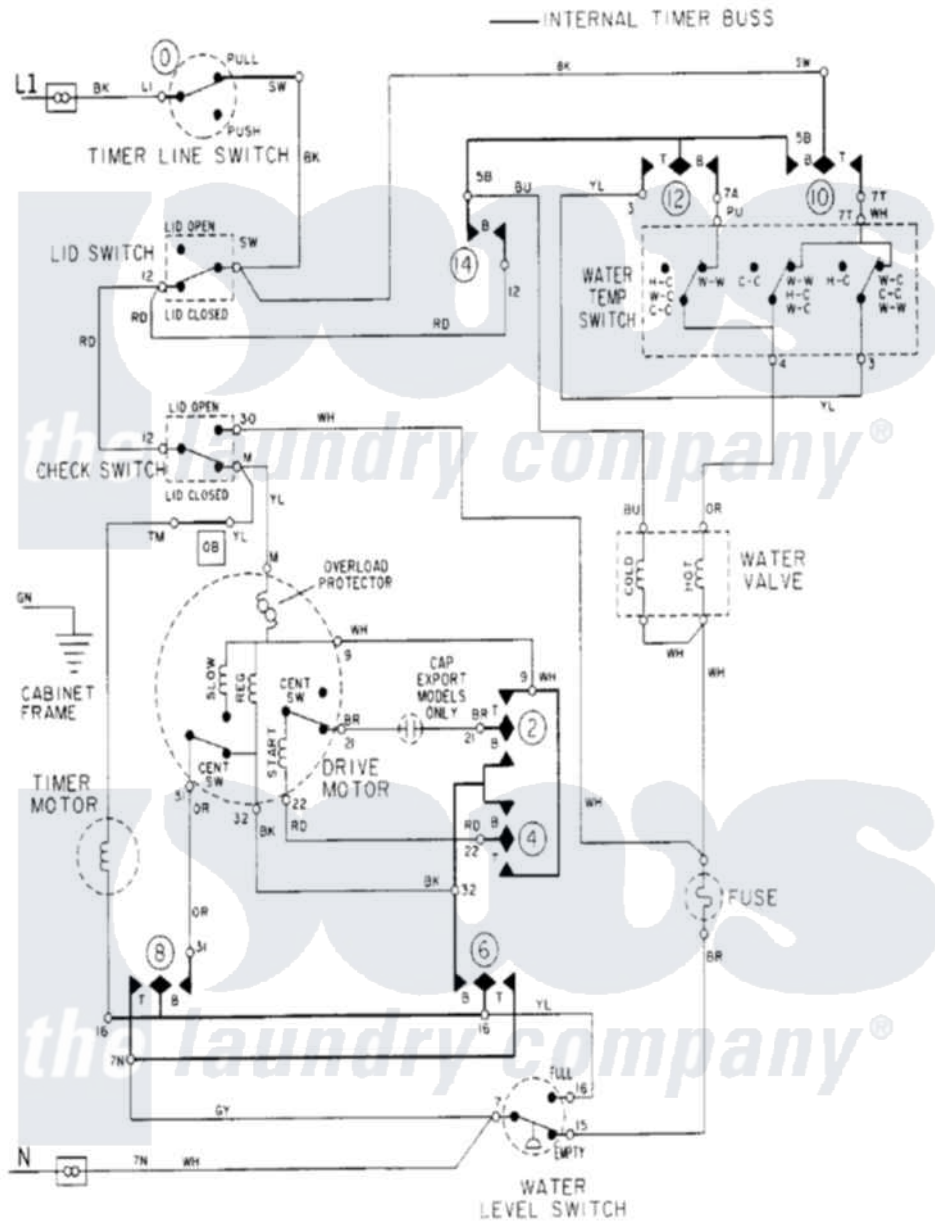

Maytag LAT4916AAE 08 - WIRING INFORMATION

Maytag Residential Maytag LAT4916AAE Washer Parts Parts Diagram 08 - WIRING INFORMATION
 Click on the part number to view part

Item	Original Part Number	Replaced By	Status	Part Description
NI	15002096		Not Available	WIRING INFORMATION
"	15001924		Not Available	WIRING INFORMATION