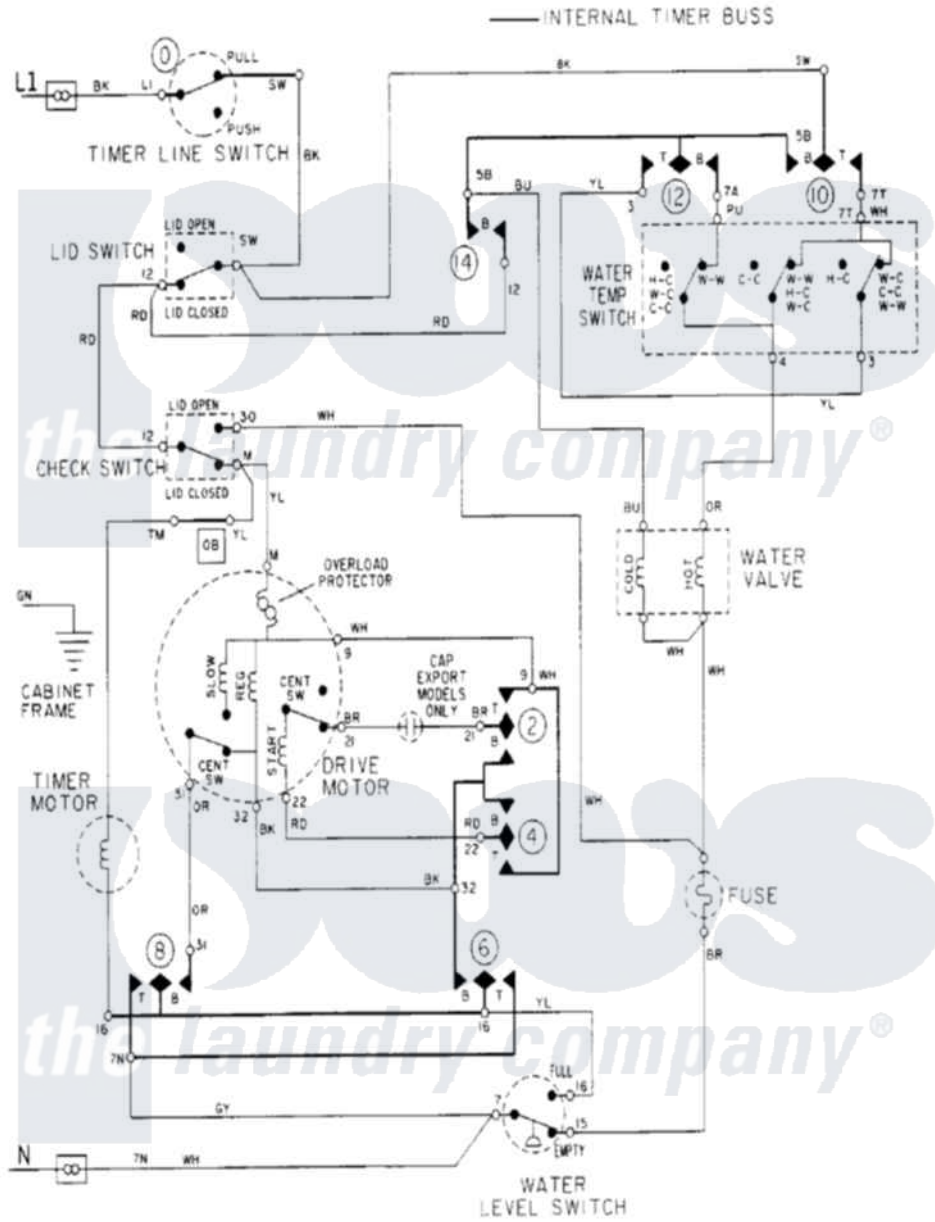

Maytag LAT4916AAM 08 - WIRING INFORMATION

Maytag Residential Maytag LAT4916AAM Washer Parts Parts Diagram 08 - WIRING INFORMATION
 Click on the part number to view part

Item	Original Part Number	Replaced By	Status	Part Description
NI	15002096		Not Available	WIRING INFORMATION
"	15001924		Not Available	WIRING INFORMATION