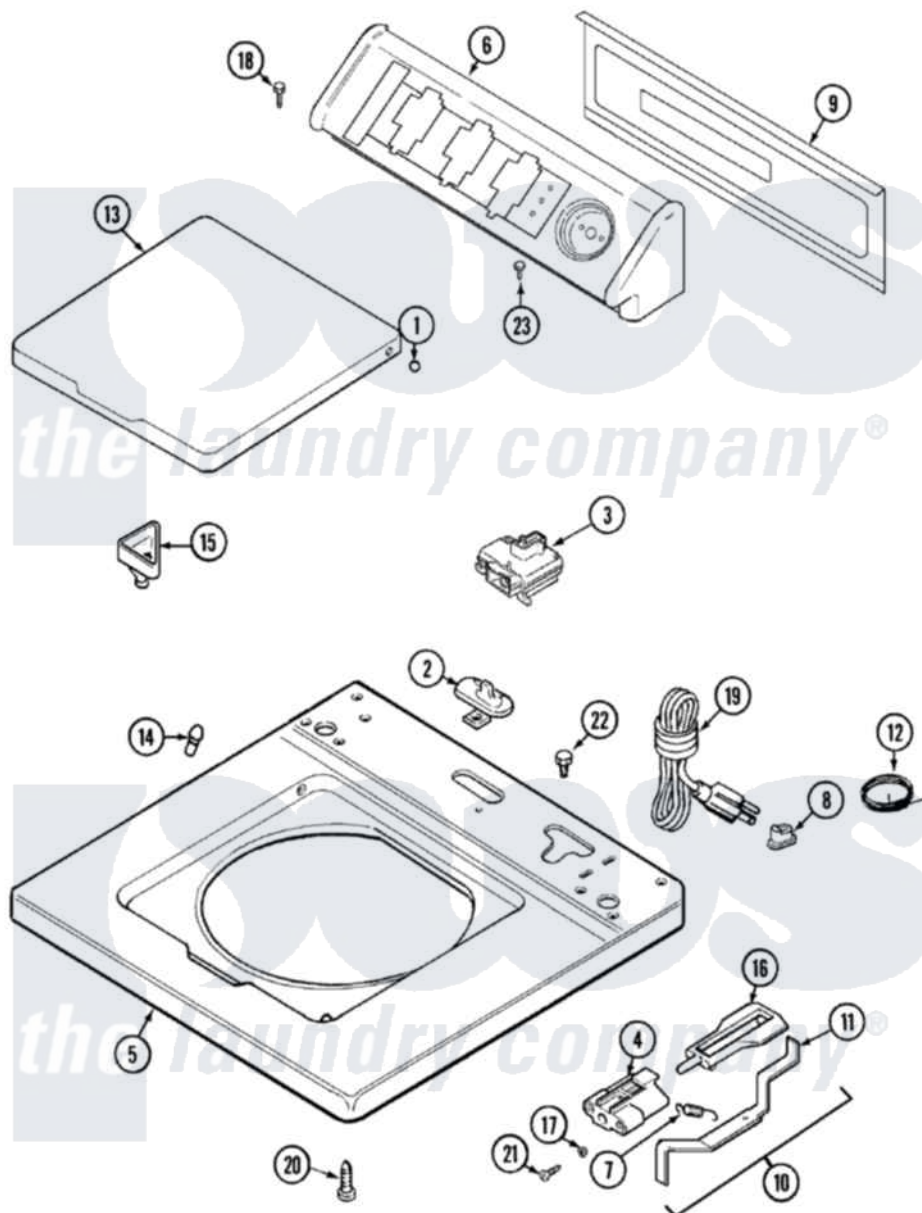

# Maytag LAT4916ABE 05 - TOP

Maytag [Residential Maytag LAT4916ABE Washer Parts](#) Parts Diagram 05 - TOP  
 Click on the part number to view part

Item	Original Part Number	Replaced By	Status	Part Description
1	<a href="#">211726</a>			Hinge, Ball Lid
2	<a href="#">22001298</a>			Cap, Top Cover
"	207159	<a href="#">489355</a>		Screw, 8 X 1/2
3	22001967	<a href="#">12001908</a>		Switch-Lid
4	<a href="#">22002135</a>			Bracket, Unbalance
5	<a href="#">22002145</a>			Cover Assembly, Top
6	<a href="#">22001670</a>			Console
7	<a href="#">213720</a>			Spring, Lid Switch
8	<a href="#">211881</a>			Grommet, Cord Part Not Used-Gas Models Only
9	22001662	<a href="#">8534058</a>		Screw
"	<a href="#">22001814</a>			Back Panel, Console
"	216423	<a href="#">3370225</a>		Screw
10	<a href="#">22001969</a>			Unbalance Lever Assembly
11	<a href="#">22001968</a>			Lever, Unbalance
12	<a href="#">22001654</a>			Wire, Ground
"	Y705026	<a href="#">3370225</a>		Screw

13	22001674	<a href="#">22001893</a>	Lid
"	22001676	<a href="#">22001893</a>	Lid
14	<a href="#">212716</a>		Bumper, Lid
15	<a href="#">22001006</a>		Cup, Bleach
16	<a href="#">216255</a>		Plunger, Lid Switch
17	<a href="#">211500</a>		Washer, Bracket To Top Cover
18	216423	<a href="#">3370225</a>	Screw
19	208194	<a href="#">22003062</a>	Cord, Power
20	22001402	<a href="#">214354</a>	Screw, Top Cover To Cabnt.
21	22001600	<a href="#">25-7809</a>	Screw, No.6-20 1/2 Flthd Torx
22	Y705026	<a href="#">3370225</a>	Screw
23	216423	<a href="#">3370225</a>	Screw