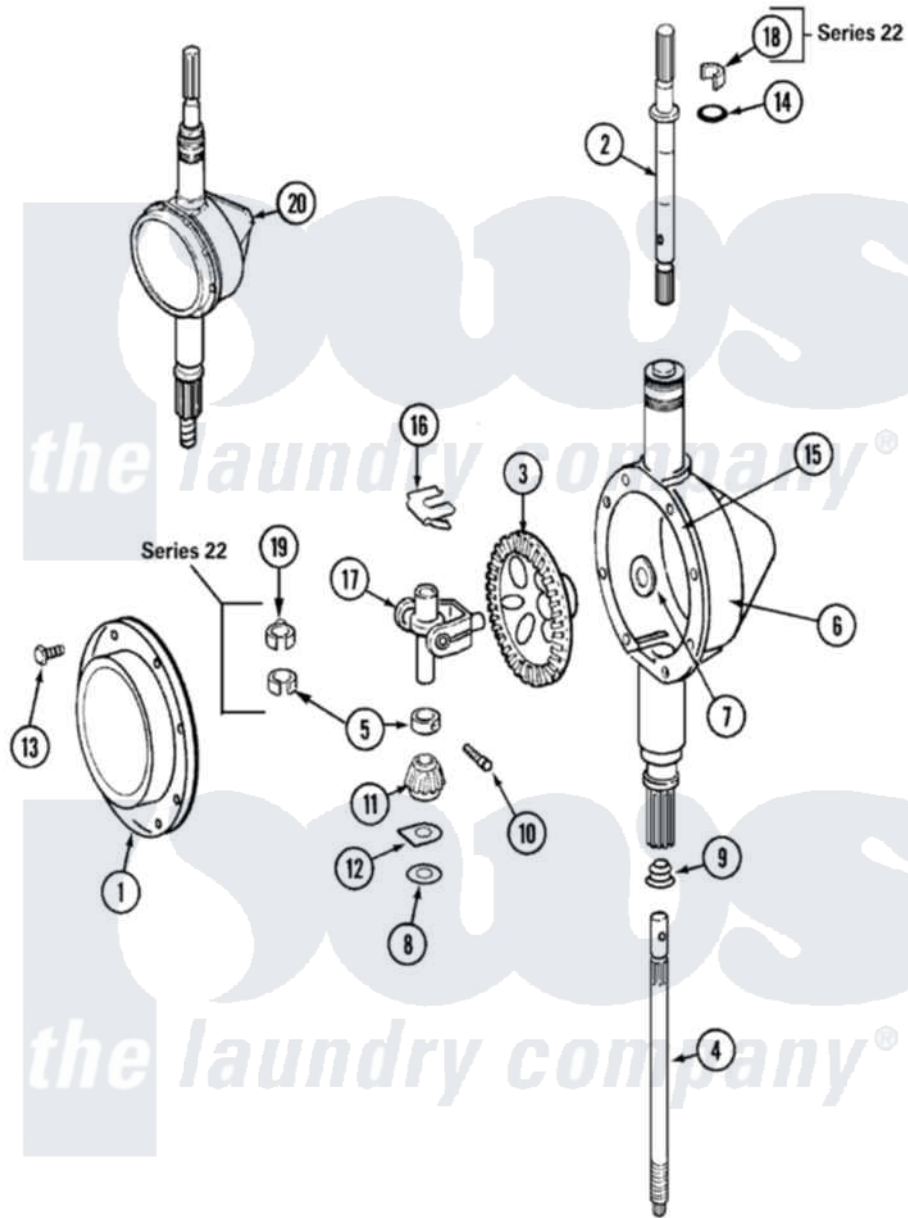

Maytag LAT4916ABE 06 - TRANSMISSION

Maytag Residential Maytag LAT4916ABE Washer Parts Parts Diagram 06 - TRANSMISSION
 Click on the part number to view part

Item	Original Part Number	Replaced By	Status	Part Description
1	206628			Cover, Transmission
2	22002415	6-2168983		Shaft- Agi
3	206713	6-2067130		Gear- Beve
4	12001450			Ctr Shaft W/Collar Andkeeper- Dp
5	22002353			Collar, Center Shaft
6	22002416	6-2300100		Assembly-
7	215394			Washer, Bevel Gear
8	211483	6-2114830		Washer- SP
9	206602	207843		Lip Seal Repair Kit
10	W10124350		Not Available	NOT REQUIRED PART OR SEE NOTE
"	215401	W10221114		Pinion
11	215401	W10221114		Pinion
12	215395			Plate, Clutch
13	215417		Not Available	SCREW, TRANSMISSION COVER

14	22002417		O-Ring Agitator Shaft
15	Y058700	675652	Adhesive
16	215581		Spring, Agitator Shaft
"	W10124350	Not Available	NOT REQUIRED PART OR SEE NOTE
17	206685	6-2066850	Yoke
18	22002340		Collar, Agitator Shaft
19	22002341		Collar, Lower Plastic Keeper
20	22002126	6-2097750	Trans Dee