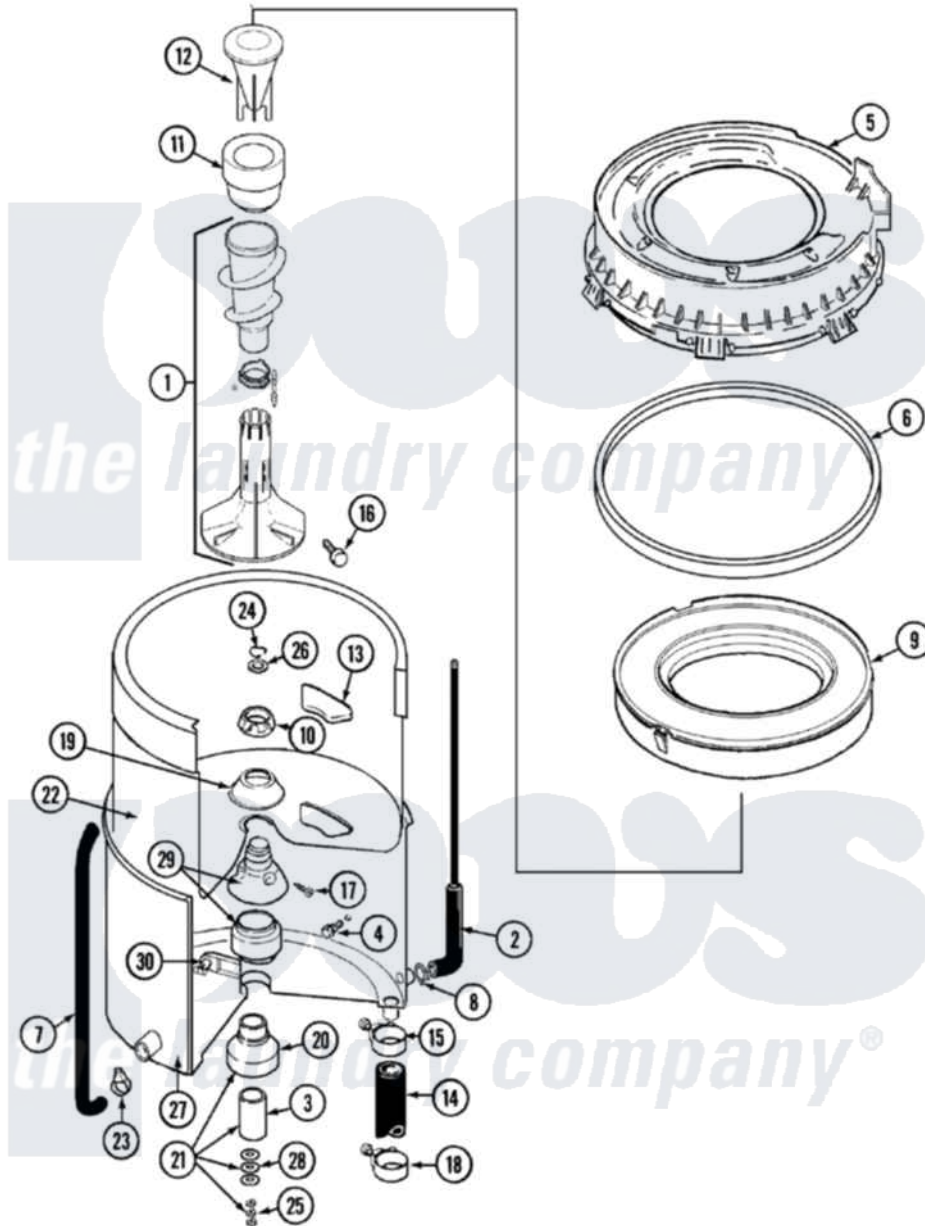

Maytag LAT4916ABE 07 - TUB

Maytag [Residential Maytag LAT4916ABE Washer Parts](#) Parts Diagram 07 - TUB
 Click on the part number to view part

Item	Original Part Number	Replaced By	Status	Part Description
1	22002363		Not Available	AGITATOR ASSY (CANADA AS PACK)
2	22001036	22001619		Tube, Water Level Switch
3	211130			Bearing Liner, Tub Bearing
4	200744	W10175939		Bolt
"	205254	W10175938		Bolt
5	22001299			Tub Cover And Gasket Assembly
6	Y22001201	22001007		Gasket, Cover To Tub
7	22001320			Tube, Bleach
8	211641			Clamp, 1-1/16"
9	22001142			Ring, Balance
10	211047	6-2110472		Nut- Clamp
11	22001805	21001905		Dispenser, Fabric
12	22001806	21001905		Dispenser, Fabric
13	207219			Filter, Self-Cleaning
14	213045			Hose, Outer Tub Part Not

14	213043		Used
15	22001640	285655	Clamp, Hose
16	22001819		L0cking Screw And O Ring
17	22001423		Set Screw, Mounting Stem
18	22001640	285655	Clamp, Hose
19	211210		Washer, Clamping Nut
20	200824	6-2040130	Tub Bearin
21	204013	6-2040130	Tub Bearin
22	22001139		Tub, Inner
23	205161	489503	Clamp
24	Y015667		Retaining Ring
25	Y054867		Washer, Lock
26	Y015666		Washer, Retaining -
27	22001114	Not Available	TUB, OUTER (EX. LARGE)
28	211100		Washer, Outer Tub
29	22001648	6-2095720	Mounting S
30	214434		Spout, Deflector