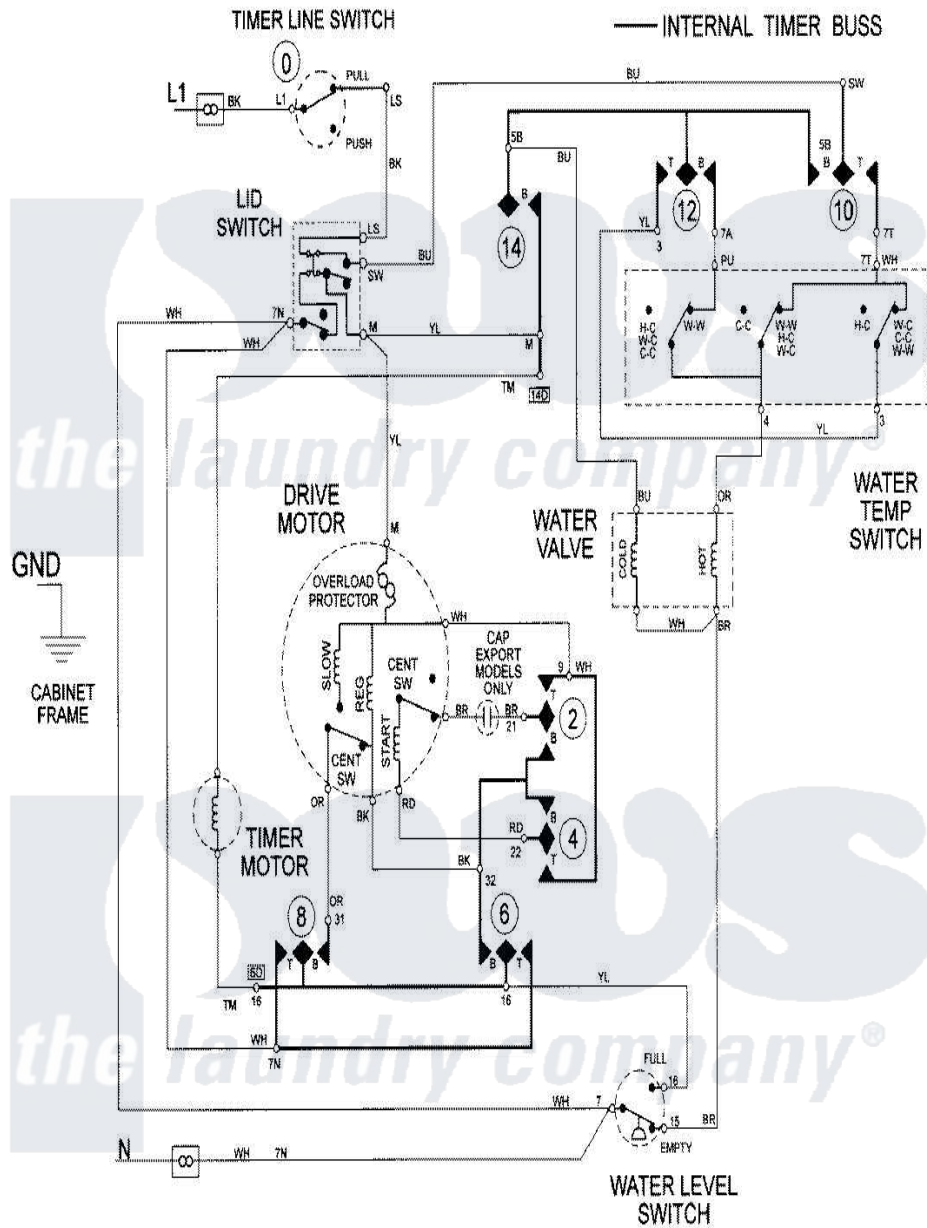

# Maytag LAT4916ABE 08 - WIRING INFORMATON

Maytag Residential Maytag LAT4916ABE Washer Parts Parts Diagram 08 - WIRING INFORMATON  
 Click on the part number to view part

Item	Original Part Number	Replaced By	Status	Part Description
NI	15002096		Not Available	WIRING INFORMATION