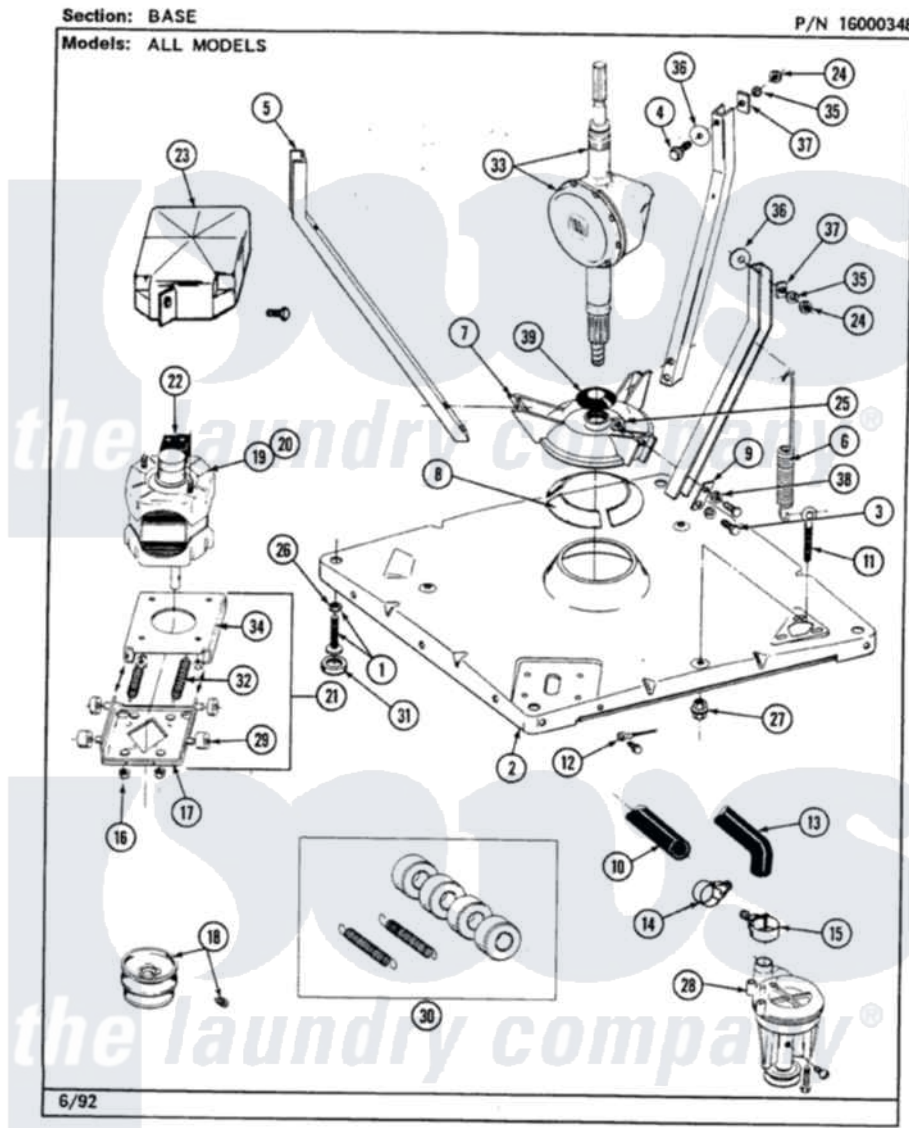

Maytag LAT5000AAL 01 - BASE

38

Maytag Residential Maytag LAT5000AAL Washer Parts Parts Diagram 01 - BASE
 Click on the part number to view part

Item	Original Part Number	Replaced By	Status	Part Description
1	Y302699	22003428		Leg, Adjustable
2	203274			Base With Damper Pads
3	Y015627			Screw- Hex
4	205254	W10175938		Bolt
"	200744	W10175939		Bolt
5	213100		Not Available	PART NOT USED
6	213054			Centering Spring - 3 Used
7	203725			Damper W/Bolt And Clip
8	203956			Damper Pad Kit
9	213073			Washer, Double Brace
10	214767	22001448		Hose, Pump
11	213120	216416		Bolt, Eye/Centering Spring
12	210186	3370225		Screw
"	204807			Ground Wire, Supp. Plte To Top Cover
13	Y212989			Hose, Outer Tub To Pump
14	200461	285655		Clamp, Hose

15	202574	3367052	Clamp, Hose
16	Y311426	3400029	Nut, Adapter Plate
17	205908		Motor Mount Assembly
18	200816	6-2008160	Pulley- MO
"	Y053241		Set Screw, Motor Pulley
19	201805	12002351	Motor-Drve
21	205999		Motor Mount Assembly
22	205134	Not Available	MOTOR EXTERNAL START SWITCH
"	205131		Switch, Motor External Start
"	205133	Not Available	(PROD. IDNo. 2-1664-8 & 2-5463)
"	206504		Motor External Start Switch
"	206505	Not Available	PROD. No.201664-15, & No.205463-3.
"	205132	Not Available	SWITCH, MOTOR EXTERNAL START No.201664-14,205463-4 & 201800-4
23	213121	3400111	Screw, 12-14 X 5/8
"	215098		Shield, Motor
24	Y052734		Nut, Carrage Bolts And Bracket
25	Y052785		Nut, Brace To Damper
26	210385		Lock Nut For Adjustable Leg
27	211949		Nut, Adjustment Eyebolt
28	202203	6-2022030	Pump As Pa
"	211880		Screw, HeX Head No.10 X 1/2 Inc
"	Y015408	22003235	Screw, Bearing Insert
29	204998	205000	Roller And Spring Kit 4+Spr
30	205000		Roller And Spring Kit 4+Spr
31	210684		Foot, Adjustable Leg
32	202718		Springs, Tension
33	206708	6-2097790	Transmison
34	214956		Motor Mount Assembly
35	Y054867		Washer, Lock
36	211100		Washer, Outer Tub
37	212979	Not Available	WASHER, TUB BRACE
38	911852	486009	Lockwasher
39	211028	22001586	Deflector, Water