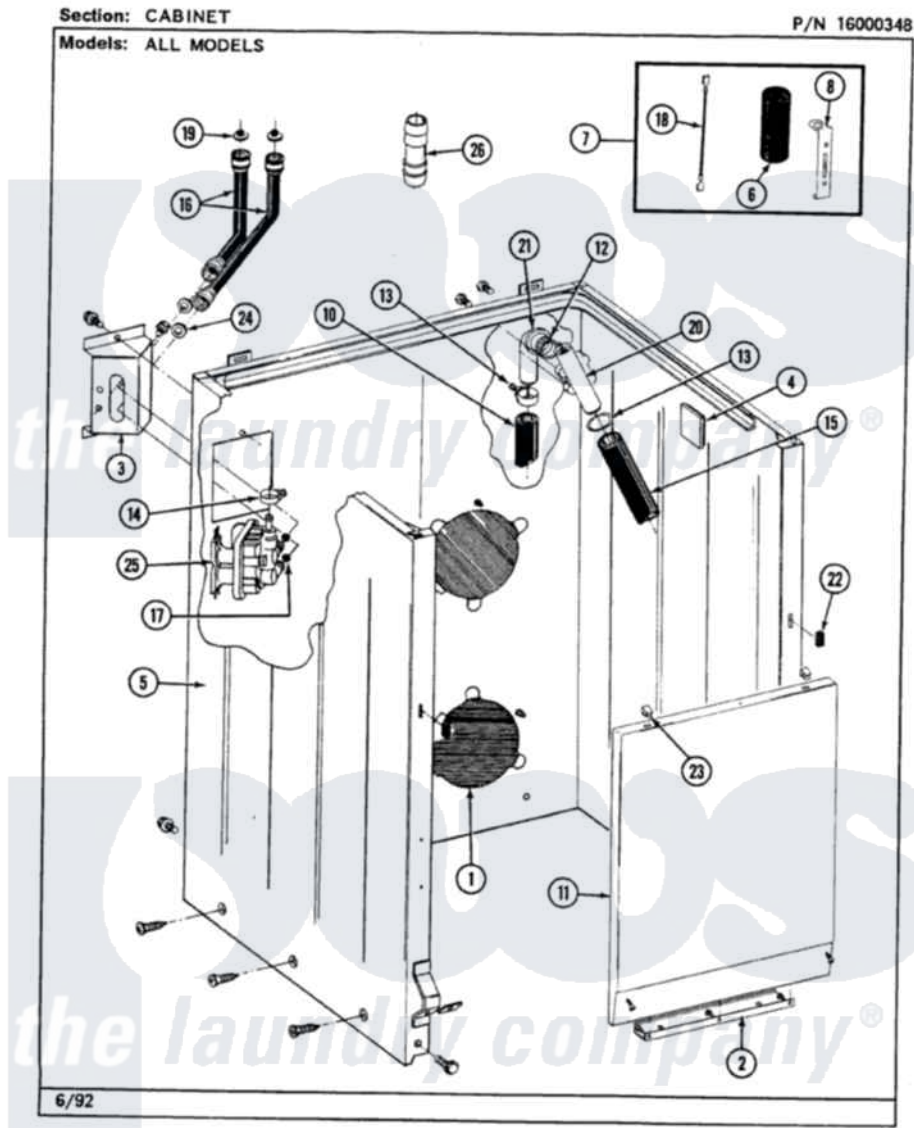

Maytag LAT5000AAL 02 - CABINET

30

Maytag Residential Maytag LAT5000AAL Washer Parts Parts Diagram 02 - CABINET
Click on the part number to view part

Item	Original Part Number	Replaced By	Status	Part Description
1	211878		Not Available	PLATE, ACCESS
"	211294	90767		Screw, 8A X 3/8 HeX Washer Head Tapping
2	213846			Guard, Belt
"	211294	90767		Screw, 8A X 3/8 HeX Washer Head Tapping
3	212276	W10116760		Screw
"	214812	22002361		Bracket, Water Valve
4	215058			Pad, Cabinet Bumper
5	203319L		Not Available	(ALMOND)
"	204439			Screw And Fstner Assembly
"	213122	27001200		Screw
"	213121	3400111		Screw, 12-14 X 5/8
"	213007			Xfor Cabinet See Cabinet, Back
6	Y200832			Capacitor
7	206103			Capacitor Kit

8	211149		Clip, Capacitor
9	202861	202860	Inlet Hose Assembly
10	216017		Hose, Drain
"	Y059149		(7/8" I.D. CARTON OF 50 FT.)
11	212998L		Not Available FRONT PANEL-ALMOND
12	214765		Gasket, Siphon Break
13	200908	285655	Clamp, Hose
14	201575		Clamp, Hose
15	214767	22001448	Hose, Pump
16	202860		Inlet Hose Assembly
"	200672	76314	Hose, Inlet 6 Ft. Hose With Elbow
17	214337	96160	Screen
18	203237		No. 17 Wire With Terminal
19	200961	12001413	Strainer And Washer Kit
20	206638		Siphon Break
"	Y014874		Screw, Idler Arm And Sleeve
21	Y216016	W10116738	Elbow
22	214376	22002331	Spacer, Front Panel
23	212982	22001650	Fastener, Spring
24	Y013783		Washer, Inlet Hose
25	205613		Water Valve
"	212276	W10116760	Screw
26	Y216015		Coupling, Hose