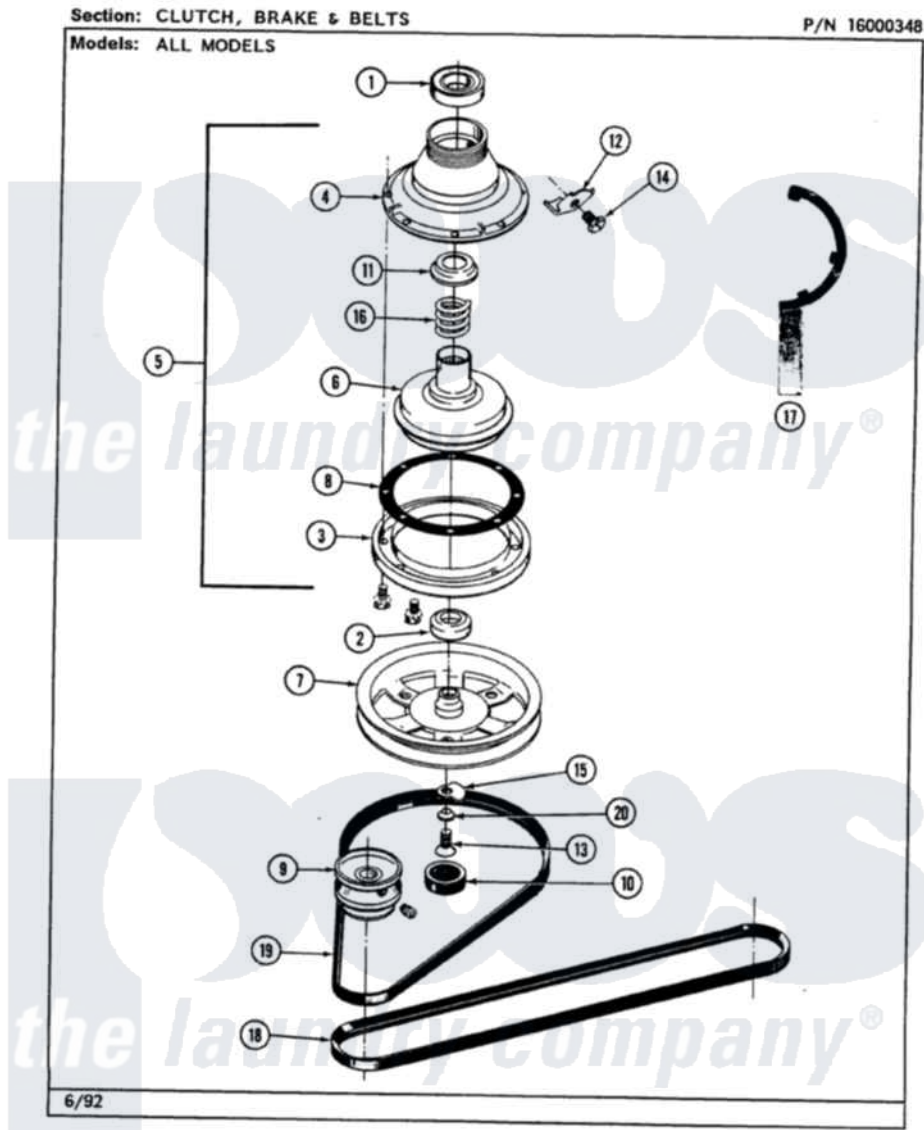

# Maytag LAT5000AAL 03 - CLUTCH, BRAKE & BELTS

42

Maytag Residential Maytag LAT5000AAL Washer Parts Parts Diagram 03 - CLUTCH, BRAKE & BELTS  
 Click on the part number to view part

Item	Original Part Number	Replaced By	Status	Part Description
1	Y200720	<a href="#">22003441</a>		Bearing, Rear
2	<a href="#">200835</a>			Bearing, Brake Rotor
3	211043	<a href="#">6-2011900</a>		Brake Asse
"	211000			SCREW, BRAKE DRUM (HEX HEAD)
4	211045	<a href="#">6-2011900</a>		Brake Asse
5	201190	<a href="#">6-2011900</a>		Brake Asse
6	201126	<a href="#">6-2011900</a>		Brake Asse
7	211059	<a href="#">6-2301530</a>		Pulley
8	211042	<a href="#">6-2011900</a>		Brake Asse
9	<a href="#">Y053241</a>			Set Screw, Motor Pulley
"	200816	<a href="#">6-2008160</a>		Pulley- MO
10	211038		Not Available	CAP, OIL RETAINER
11	211039	<a href="#">6-2011900</a>		Brake Asse
12	<a href="#">213325</a>			Clip, Retaining
13	211375	<a href="#">681582</a>		Screw
14	<a href="#">213326</a>			Bolt, Sems Retaining Clip

15	<a href="#">211089</a>		Lug, Stop Pulley
16	211041	<a href="#">6-2011900</a>	Brake Asse
17	Y038315	<a href="#">038315</a>	Tool
18	<a href="#">211124</a>		Part Not Used
19	<a href="#">211125</a>		V Belt, DiVe Pulley
20	211090	<a href="#">22003555</a>	Washer, Stop Lug