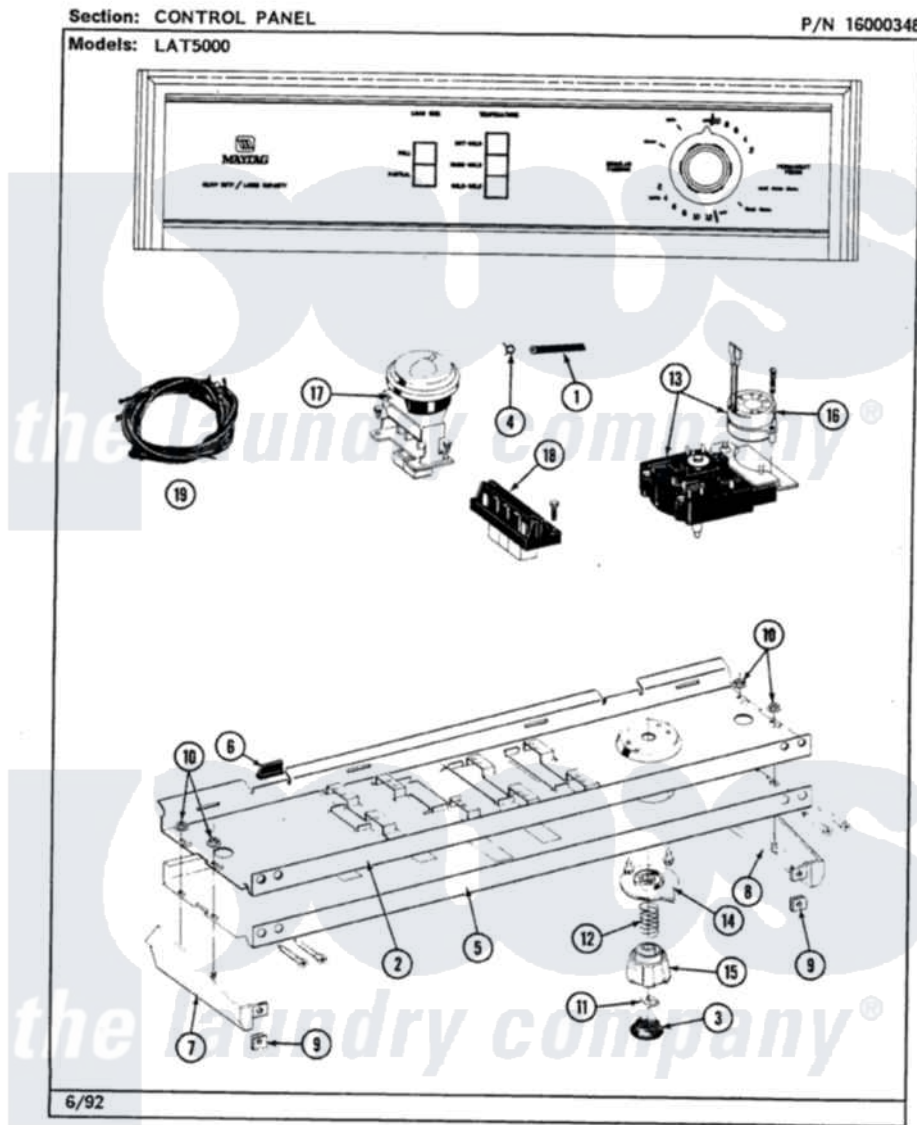

# Maytag LAT5000AAL 04 - CONTROL PANEL

6

Maytag [Residential Maytag LAT5000AAL Washer Parts](#) Parts Diagram 04 - CONTROL PANEL

[Click on the part number to view part](#)

Item	Original Part Number	Replaced By	Status	Part Description
1	212942	<a href="#">22001619</a>		Tube, Water Level Switch
2	314728	<a href="#">210932</a>		Screw, No.8 X 9/16 Ctsk Note: Screw, Inlet Duct
"	<a href="#">214818</a>			Back Up Plate
3	314723	<a href="#">W10133501</a>		Cap, Knob
4	410296	<a href="#">596669</a>		Clamp, Manifold
5	207402		Not Available	CONTROL PANEL
"	<a href="#">210932</a>			Screw, No.8 X 9/16 Ctsk Note: Screw, Inlet Duct
6	<a href="#">214897</a>			Pad, Control Panel
7	314726		Not Available	END CAP - LEFT HAND
8	314727	<a href="#">207927</a>		End Cap, Control Panel
9	<a href="#">214894</a>			Fastener, End Cap
10	<a href="#">214872</a>			Palnut, End Cap Note: Nut, Lamp Holder
11	<a href="#">211605</a>			Bezel, Timer Dial
12	<a href="#">211065</a>			Spring, Index Wheel

13	213966	<a href="#">3400014</a>	Screw
"	<a href="#">207379</a>		Timer
14	206893	<a href="#">22001571</a>	Bezel, Timer Dial
15	<a href="#">206892</a>		Control Knob
16	205033	<a href="#">22205033</a>	Motor- Tim
17	<a href="#">207364</a>		2 Level Pressure Switch
"	211168	<a href="#">W10139210</a>	Screw, 8-18 X 5/16
18	213117	<a href="#">67006908</a>	Screw, Ice Rack
"	207368	Not Available	TEMP CONTROL SWITCH - 3 BUTTON
19	<a href="#">207383</a>		Wire Harness