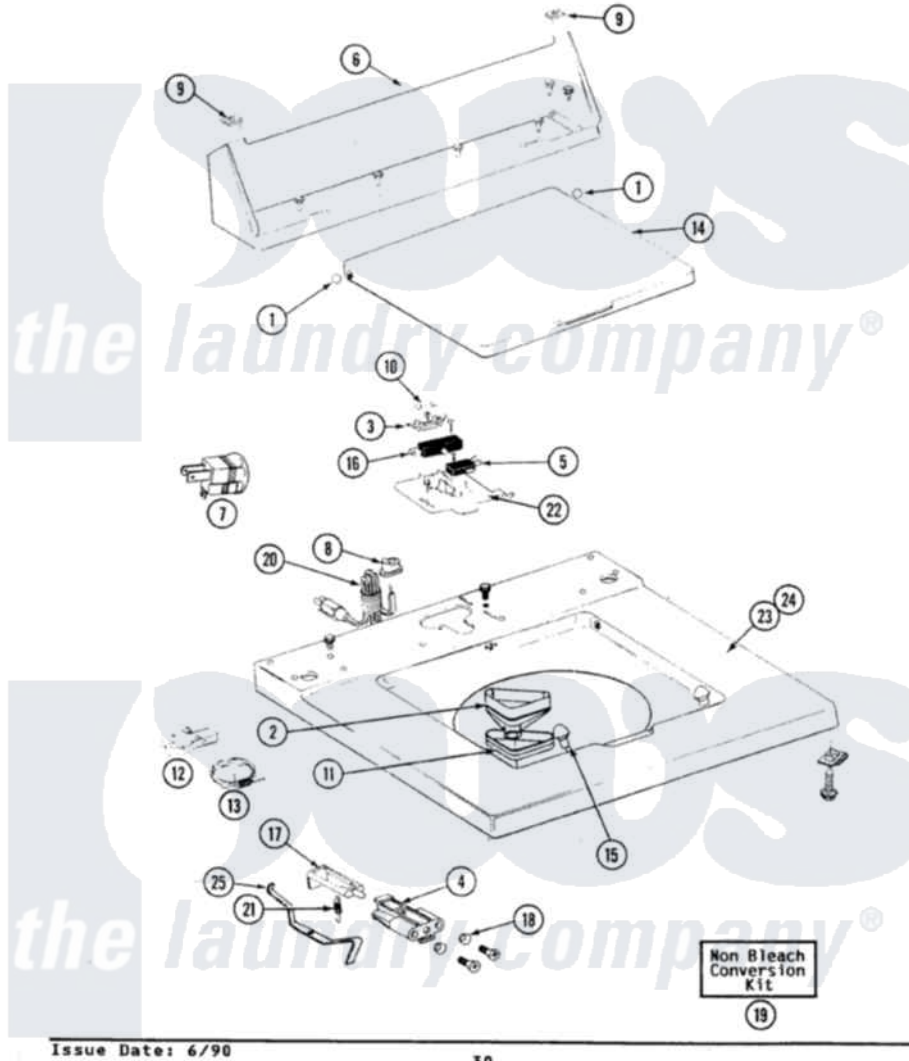

# Maytag LAT5000AAL 05 - TOP

SECTION: TOP COVER, CONSOLE & LID SWITCH  
 MODEL: ALL MODELS

Issue Date: 6/90

30

Maytag [Residential Maytag LAT5000AAL Washer Parts](#) Parts Diagram 05 - TOP  
 Click on the part number to view part

Item	Original Part Number	Replaced By	Status	Part Description
1	<a href="#">211726</a>			Hinge, Ball Lid
2	<a href="#">215578</a>			Bleach Inlet Almond
3	<a href="#">207167</a>			Block, Fuse
"	215705	<a href="#">Y311711</a>		Screw, Fuse Block
4	910182	<a href="#">25-7809</a>		Screw, No.6-20 1/2 Flthd Torx
"	214279	<a href="#">204968</a>		Plunger And Bracket Assembly--W
5	<a href="#">207166</a>			Switch, Check
"	<a href="#">22001352</a>			Screw, Check Switch
6	205635L		Not Available	CONSOLE (ALM)
"	211294	<a href="#">90767</a>		Screw, 8A X 3/8 HeX Washer Head Tapping
"	<a href="#">Y313559</a>			Screw
7	<a href="#">Y201808</a>			Converter
8	<a href="#">211881</a>			Grommet, Cord Part Not Used-Gas Models Only
9	<a href="#">215075</a>			Fastener, Control Panel To Console