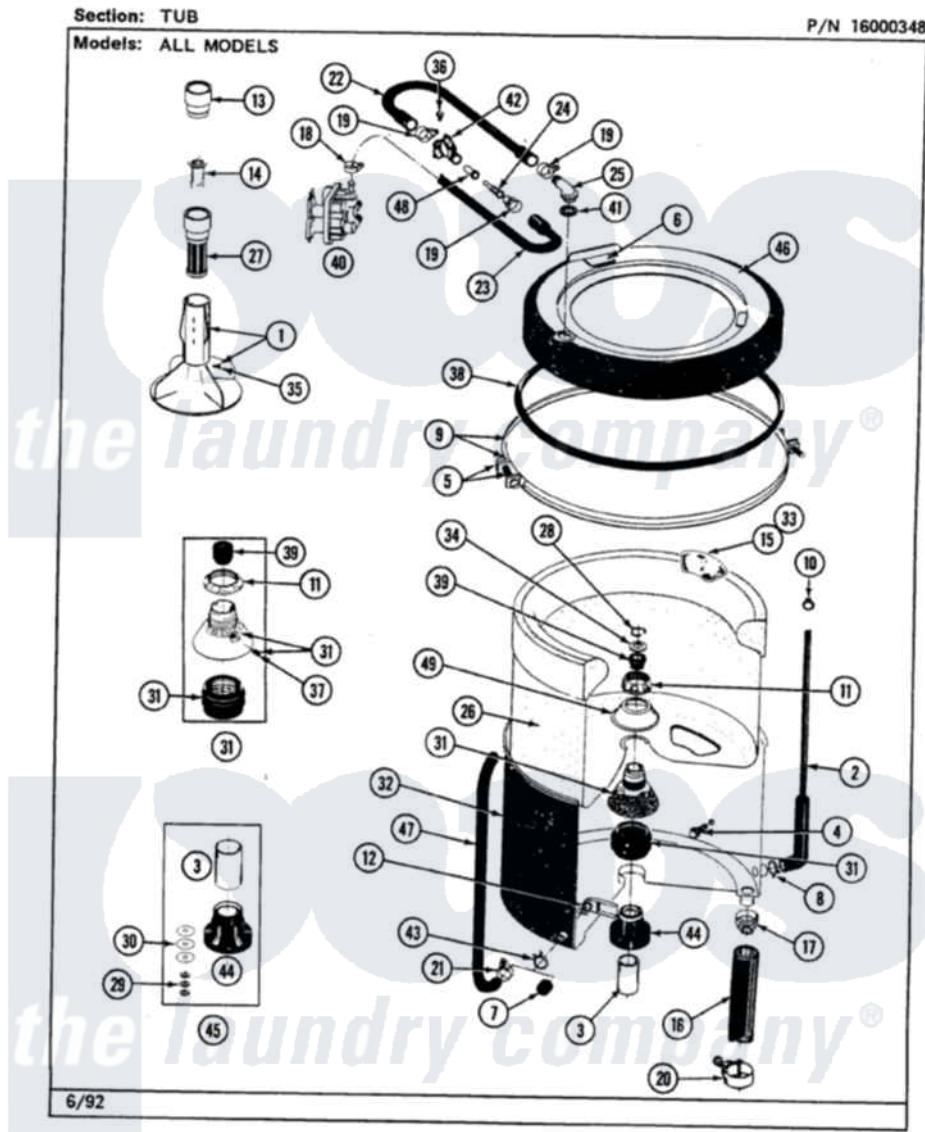

Maytag LAT5000AAL 07 - TUB

Maytag [Residential Maytag LAT5000AAL Washer Parts](#) Parts Diagram 07 - TUB
Click on the part number to view part

Item	Original Part Number	Replaced By	Status	Part Description
1	207538			Agitator W/Lock Screw
2	212942	22001619		Tube, Water Level Switch
3	211130			Bearing Liner, Tub Bearing
4	200744	W10175939		Bolt
"	205254	W10175938		Bolt
5	205529			Nut And Bolt Kit For Tub Clam
6	215232			Bumper, Unbalance
7	214725			Cap For Spout-Outer Tub
8	211641			Clamp, 1-1/16"
9	200846			Clamp - Tub Cover
10	410296	596669		Clamp, Manifold
11	211047	6-2110472		Nut- Clamp
14	215733			Dispensing Cup
16	Y212989			Hose, Outer Tub To Pump
17	200900	616099		Clamp
18	201575			Clamp, Hose

19	202515	596669	Clamp, Manifold
20	202574	3367052	Clamp, Hose
21	205161	489503	Clamp
22	Y215234		Hose, Injector Fill
23	213013		Hose, Injector
24	213015		Nozzle, Injector
25	215235		Tube, Injector
26	201523	Not Available	INNER TUB
27	Y207427		Lint Filter Shallow
28	Y015667		Retaining Ring
29	Y054867		Washer, Lock
30	211100		Washer, Outer Tub
31	204012	6-2095720	Mounting S
32	203318	Not Available	OUTER TUB
34	Y015666		Washer, Retaining -
35	206478	Not Available	SCREW & WASHER FOR AGITATOR
36	312620		Screw, Sems
37	211618	22001423	Set Screw, Mounting Stem
38	211232		Seal, Tub Cover
39	Y0A4298	6-0A57420	Seal- Agitator
40	205613		Water Valve
41	215233		Seal For Injector Tube
42	215447		Sleeve For Injector
43	214739	596669	Clamp, Manifold
44	200824	6-2040130	Tub Bearin
45	204013	6-2040130	Tub Bearin
46	206380	Not Available	COVER, TUB
48	213016	216201	Nozzle
49	211210		Washer, Clamping Nut