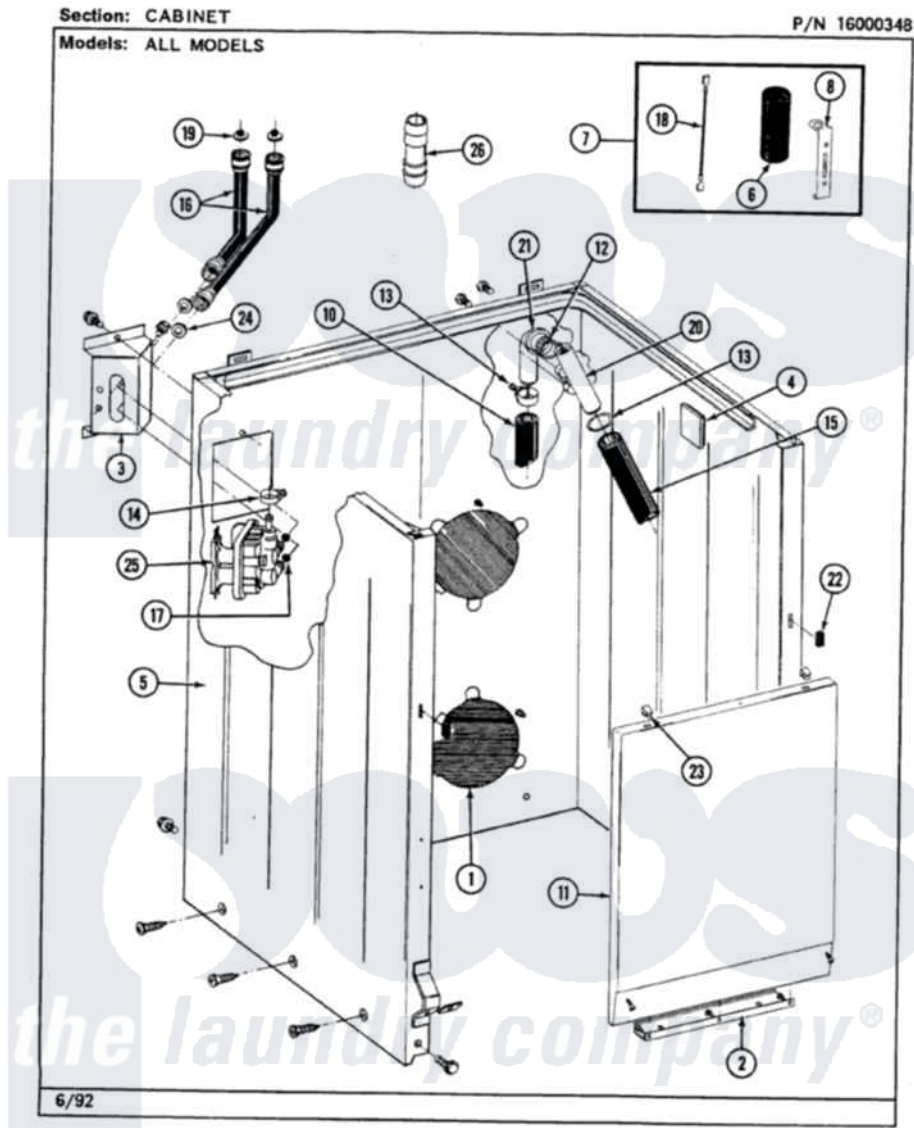

# Maytag LAT5000AAW 02 - CABINET

30

Maytag [Residential Maytag LAT5000AAW Washer Parts](#) Parts Diagram 02 - CABINET  
 Click on the part number to view part

Item	Original Part Number	Replaced By	Status	Part Description
1	211878		Not Available	PLATE, ACCESS
"	211294	<a href="#">90767</a>		Screw, 8A X 3/8 HeX Washer Head Tapping
2	<a href="#">213846</a>			Guard, Belt
"	211294	<a href="#">90767</a>		Screw, 8A X 3/8 HeX Washer Head Tapping
3	212276	<a href="#">W10116760</a>		Screw
"	214812	<a href="#">22002361</a>		Bracket, Water Valve
4	<a href="#">215058</a>			Pad, Cabinet Bumper
5	203319	<a href="#">22203319</a>		Cabinet
"	<a href="#">204439</a>			Screw And Fstner Assembly
"	213122	<a href="#">27001200</a>		Screw
"	213121	<a href="#">3400111</a>		Screw, 12-14 X 5/8
"	<a href="#">213007</a>			Xfor Cabinet See Cabinet, Back
6	<a href="#">Y200832</a>			Capacitor
7	<a href="#">206103</a>			Capacitor Kit