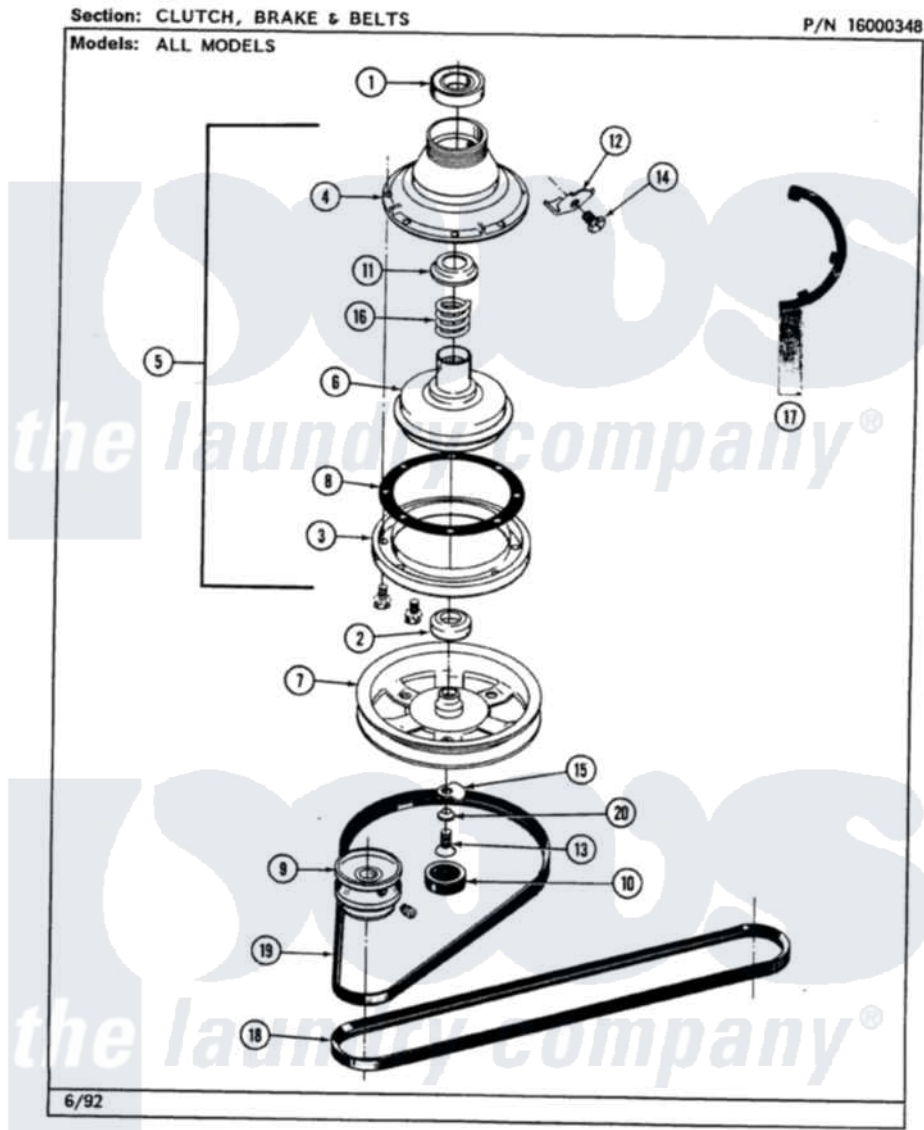

Maytag LAT5000AAW 03 - CLUTCH, BRAKE & BELTS

42

Maytag Residential Maytag LAT5000AAW Washer Parts Parts Diagram 03 - CLUTCH, BRAKE & BELTS
 Click on the part number to view part

Item	Original Part Number	Replaced By	Status	Part Description
1	Y200720	22003441		Bearing, Rear
2	200835			Bearing, Brake Rotor
3	211043	6-2011900		Brake Asse
"	211000			SCREW, BRAKE DRUM (HEX HEAD)
4	211045	6-2011900		Brake Asse
5	201190	6-2011900		Brake Asse
6	201126	6-2011900		Brake Asse
7	211059	6-2301530		Pulley
8	211042	6-2011900		Brake Asse
9	Y053241			Set Screw, Motor Pulley
"	200816	6-2008160		Pulley- MO
10	211038		Not Available	CAP, OIL RETAINER
11	211039	6-2011900		Brake Asse
12	213325			Clip, Retaining
13	211375	681582		Screw
14	213326			Bolt, Sems Retaining Clip

15	211089		Lug, Stop Pulley
16	211041	6-2011900	Brake Asse
17	Y038315	038315	Tool
18	211124		Part Not Used
19	211125		V Belt, DiVe Pulley
20	211090	22003555	Washer, Stop Lug