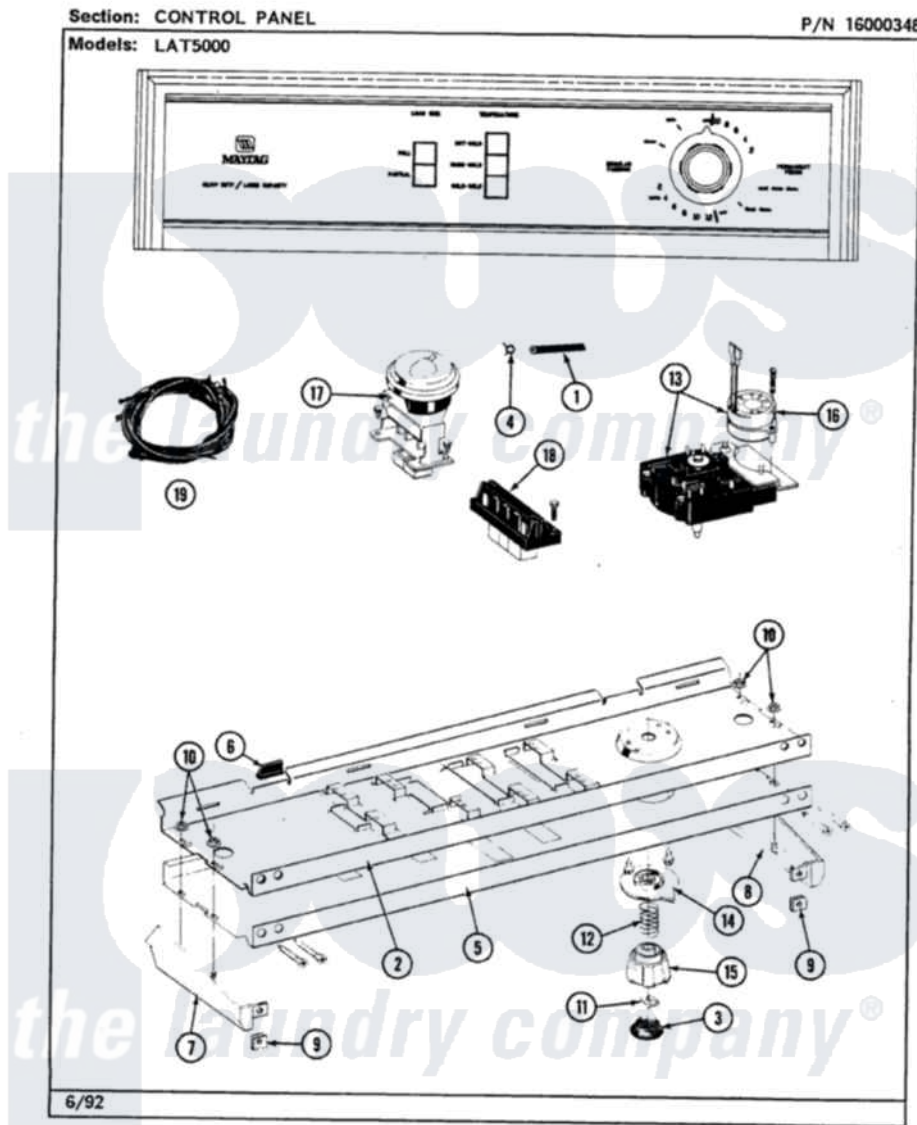

# Maytag LAT5000AAW 04 - CONTROL PANEL

6

Maytag [Residential Maytag LAT5000AAW Washer Parts](#) Parts Diagram 04 - CONTROL PANEL  
Click on the part number to view part

Item	Original Part Number	Replaced By	Status	Part Description
1	212942	<a href="#">22001619</a>		Tube, Water Level Switch
2	314728	<a href="#">210932</a>		Screw, No.8 X 9/16 Ctsk Note: Screw, Inlet Duct
"	<a href="#">214818</a>			Back Up Plate
3	314723	<a href="#">W10133501</a>		Cap, Knob
4	410296	<a href="#">596669</a>		Clamp, Manifold
5	207402		Not Available	CONTROL PANEL
"	<a href="#">210932</a>			Screw, No.8 X 9/16 Ctsk Note: Screw, Inlet Duct
6	<a href="#">214897</a>			Pad, Control Panel
7	314726		Not Available	END CAP - LEFT HAND
8	314727	<a href="#">207927</a>		End Cap, Control Panel
9	<a href="#">214894</a>			Fastener, End Cap
10	<a href="#">214872</a>			Nut, End Cap Note: Nut, Lamp Holder
11	<a href="#">211605</a>			Bezel, Timer Dial
12	<a href="#">211065</a>			Spring, Index Wheel

13	213966	<a href="#">3400014</a>	Screw
"	<a href="#">207379</a>		Timer
14	206893	<a href="#">22001571</a>	Bezel, Timer Dial
15	<a href="#">206892</a>		Control Knob
16	205033	<a href="#">22205033</a>	Motor- Tim
17	<a href="#">207364</a>		2 Level Pressure Switch
"	211168	<a href="#">W10139210</a>	Screw, 8-18 X 5/16
18	213117	<a href="#">67006908</a>	Screw, Ice Rack
"	207368	Not Available	TEMP CONTROL SWITCH - 3 BUTTON
19	<a href="#">207383</a>		Wire Harness