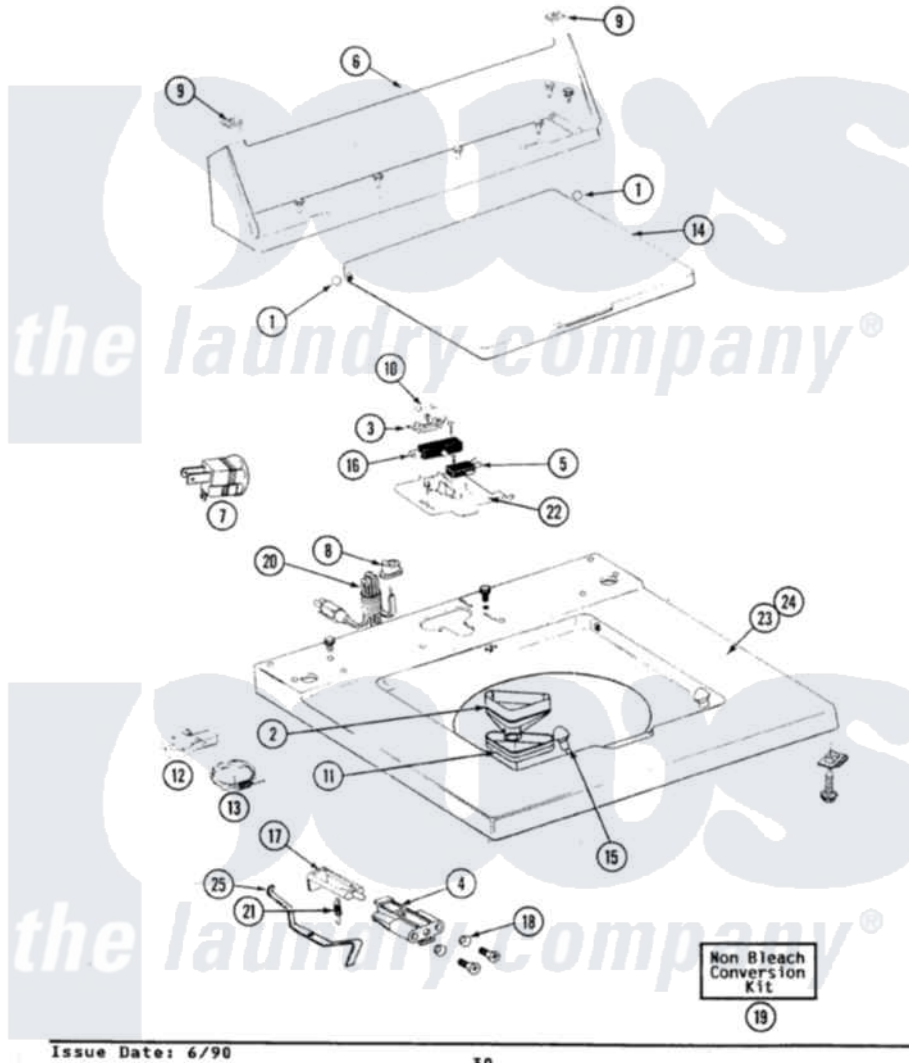

Maytag LAT5000AAW 05 - TOP

SECTION: TOP COVER, CONSOLE & LID SWITCH
 MODEL: ALL MODELS

Maytag [Residential Maytag LAT5000AAW Washer Parts](#) Parts Diagram 05 - TOP
 Click on the part number to view part

Item	Original Part Number	Replaced By	Status	Part Description
1	211726			Hinge, Ball Lid
2	215577			Bleach Inlet White
3	207167			Block, Fuse
"	215705	Y311711		Screw, Fuse Block
4	910182	25-7809		Screw, No.6-20 1/2 Flthd Torx
"	214279	204968		Plunger And Bracket Assembly--W
5	207166			Switch, Check
"	22001352			Screw, Check Switch
6	205635			Console
"	211294	90767		Screw, 8A X 3/8 HeX Washer Head Tapping
"	Y313559			Screw
7	Y201808			Converter
8	211881			Grommet, Cord Part Not Used-Gas Models Only
9	215075			Fastener, Control Panel To Console

10	207168	22001682	Switch Assembly, Lid W/4amp Fuse
11	214436		Gasket
12	301548		Clamp, Ground Wire
13	311155		Ground Wire And Clamp
14	216073		LID (WHITE)
15	212716		Bumper, Lid
16	205415	279347	Switch-Lid
"	213501		Screw, No.6-20 X 1-1/8 Inch
17	215700	Not Available	LID SWITCH PLUNGER
18	211500		Washer, Bracket To Top Cover
19	205997		Non-Bleach Conversion Kit
20	204590		Cord, Power
"	210186	3370225	Screw
21	213720		Spring, Lid Switch
22	207159	489355	Screw, 8 X 1/2
"	Y215699	22001678	Bracket, Switch And Fuse
23	210186	3370225	Screw
"	204445		Screw And Fastener Assembly
24	210186	3370225	Screw
"	204445		Screw And Fastener Assembly
"	207172		Top Cover
25	215704		Lever, Unbalance