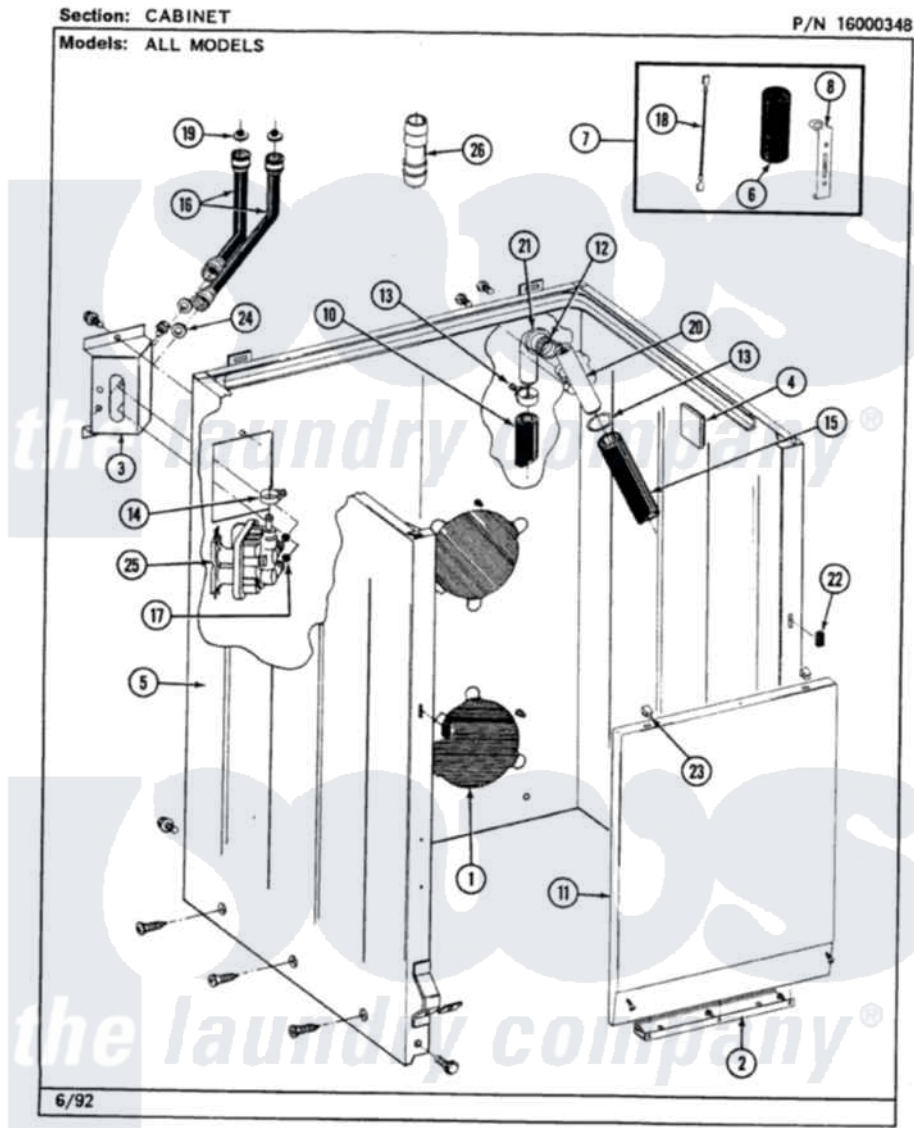

Maytag LAT5000ABW 02 - CABINET

30

Maytag [Residential Maytag LAT5000ABW Washer Parts](#) Parts Diagram 02 - CABINET
 Click on the part number to view part

Item	Original Part Number	Replaced By	Status	Part Description
1	211878		Not Available	PLATE, ACCESS
"	211294	90767		Screw, 8A X 3/8 HeX Washer Head Tapping
2	213846			Guard, Belt
"	211294	90767		Screw, 8A X 3/8 HeX Washer Head Tapping
3	212276	W10116760		Screw
"	214812	22002361		Bracket, Water Valve
4	215058			Pad, Cabinet Bumper
5	203319	22203319		Cabinet
"	204439			Screw And Fstner Assembly
"	213122	27001200		Screw
"	213121	3400111		Screw, 12-14 X 5/8
"	213007			Xfor Cabinet See Cabinet, Back
6	Y200832			Capacitor
7	206103			Capacitor Kit

8	211149		Clip, Capacitor
9	202861	202860	Inlet Hose Assembly
10	216017		Hose, Drain
"	Y059149		(7/8" I.D. CARTON OF 50 FT.)
11	212998		Not Available
12	214765		PANEL, FRONT (WHT)
13	200908	285655	Gasket, Siphon Break
14	201575		Clamp, Hose
15	214767	22001448	Clamp, Hose
16	202860		Hose, Pump
"	200672	76314	Inlet Hose Assembly
17	214337	96160	Hose, Inlet 6 Ft. Hose With Elbow
18	203237		Screen
19	200961	12001413	No. 17 Wire With Terminal
20	206638		Strainer And Washer Kit
"	Y014874		Siphon Break
21	Y216016	W10116738	Screw, Idler Arm And Sleeve
22	214376	22002331	Elbow
23	212982	22001650	Spacer, Front Panel
24	Y013783		Fastener, Spring
25	205613		Washer, Inlet Hose
"	212276	W10116760	Water Valve
26	Y216015		Screw
			Coupling, Hose