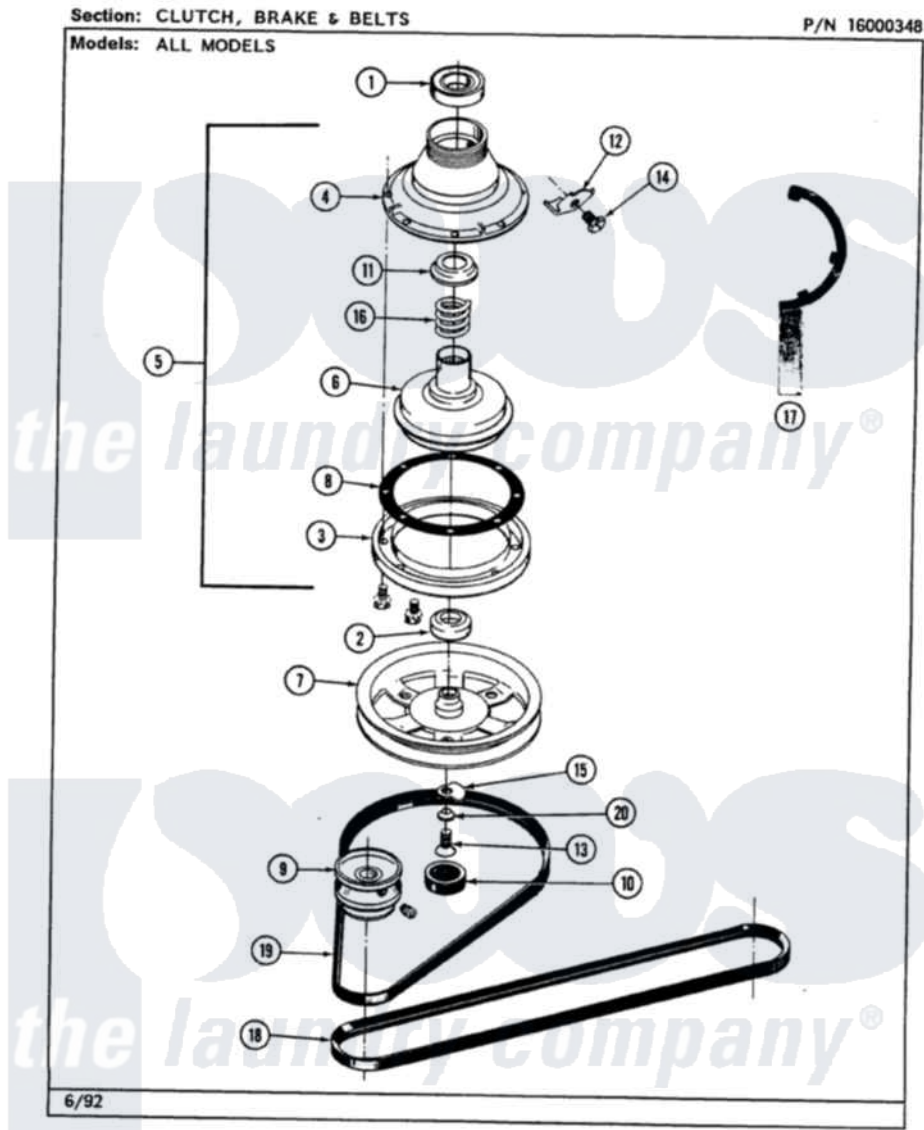

# Maytag LAT5000ABW 03 - CLUTCH, BRAKE & BELTS

42

Maytag Residential Maytag LAT5000ABW Washer Parts Parts Diagram 03 - CLUTCH, BRAKE & BELTS  
 Click on the part number to view part

Item	Original Part Number	Replaced By	Status	Part Description
1	Y200720	<a href="#">22003441</a>		Bearing, Rear
2	<a href="#">200835</a>			Bearing, Brake Rotor
3	211043	<a href="#">6-2011900</a>		Brake Asse
"	211000			SCREW, BRAKE DRUM (HEX HEAD)
4	211045	<a href="#">6-2011900</a>		Brake Asse
5	201190	<a href="#">6-2011900</a>		Brake Asse
6	201126	<a href="#">6-2011900</a>		Brake Asse
7	211059	<a href="#">6-2301530</a>		Pulley
8	211042	<a href="#">6-2011900</a>		Brake Asse
9	<a href="#">Y053241</a>			Set Screw, Motor Pulley
"	200816	<a href="#">6-2008160</a>		Pulley- MO
10	211038		Not Available	CAP, OIL RETAINER
11	211039	<a href="#">6-2011900</a>		Brake Asse
12	<a href="#">213325</a>			Clip, Retaining
13	211375	<a href="#">681582</a>		Screw
14	<a href="#">213326</a>			Bolt, Sems Retaining Clip

15	<a href="#">211089</a>		Lug, Stop Pulley
16	211041	<a href="#">6-2011900</a>	Brake Asse
17	Y038315	<a href="#">038315</a>	Tool
18	<a href="#">211124</a>		Part Not Used
19	<a href="#">211125</a>		V Belt, DiVe Pulley
20	211090	<a href="#">22003555</a>	Washer, Stop Lug