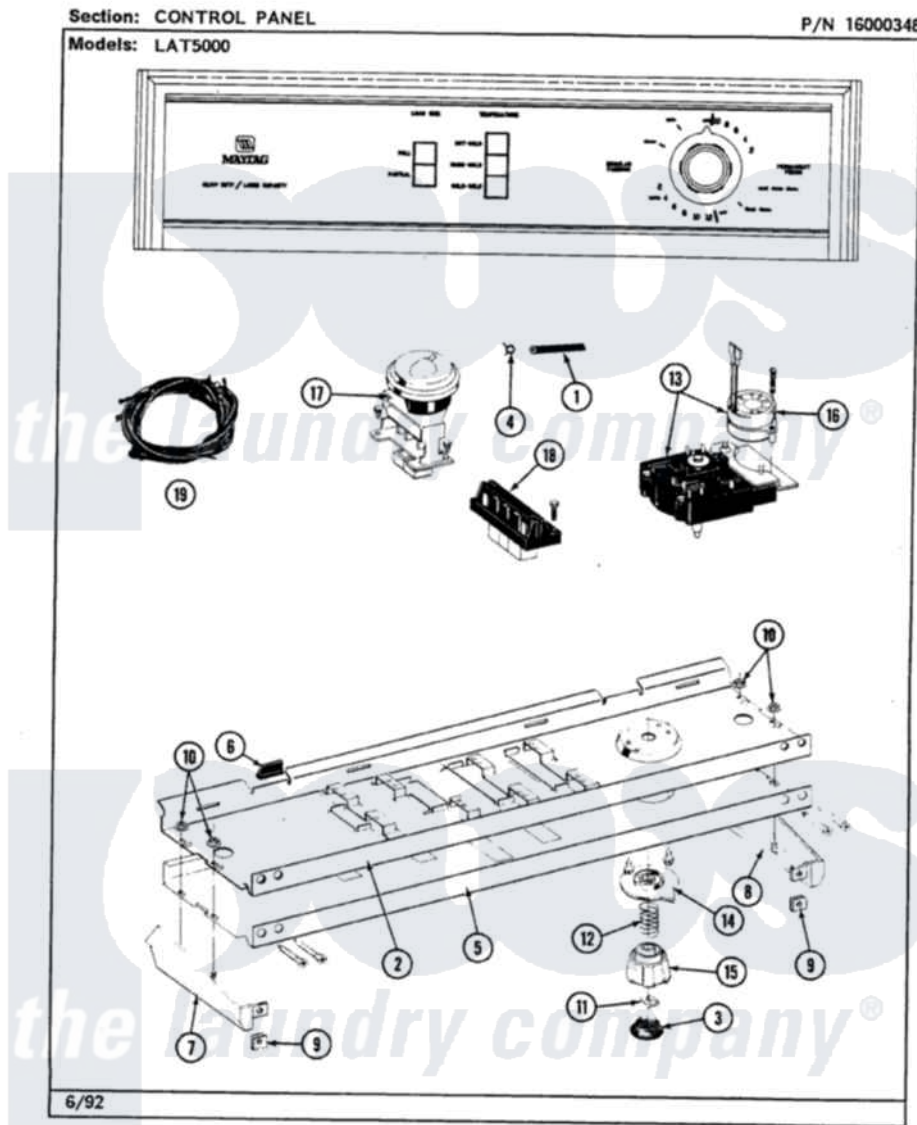

Maytag LAT5000ABW 04 - CONTROL PANEL

6

Maytag [Residential Maytag LAT5000ABW Washer Parts](#) Parts Diagram 04 - CONTROL PANEL
 Click on the part number to view part

Item	Original Part Number	Replaced By	Status	Part Description
1	212942	22001619		Tube, Water Level Switch
2	314728	210932		Screw, No.8 X 9/16 Ctsk Note: Screw, Inlet Duct
"	214818			Back Up Plate
3	314723	W10133501		Cap, Knob
4	410296	596669		Clamp, Manifold
5	207402		Not Available	CONTROL PANEL
"	210932			Screw, No.8 X 9/16 Ctsk Note: Screw, Inlet Duct
6	214897			Pad, Control Panel
7	314726		Not Available	END CAP - LEFT HAND
8	314727	207927		End Cap, Control Panel
9	214894			Fastener, End Cap
10	214872			Nut, End Cap Note: Nut, Lamp Holder
11	211605			Bezel, Timer Dial
12	211065			Spring, Index Wheel

13	213966	3400014	Screw
"	207379		Timer
14	206893	22001571	Bezel, Timer Dial
15	206892		Control Knob
16	205033	22205033	Motor- Tim
17	207364		2 Level Pressure Switch
"	211168	W10139210	Screw, 8-18 X 5/16
18	213117	67006908	Screw, Ice Rack
"	207368	Not Available	TEMP CONTROL SWITCH - 3 BUTTON
19	207383		Wire Harness