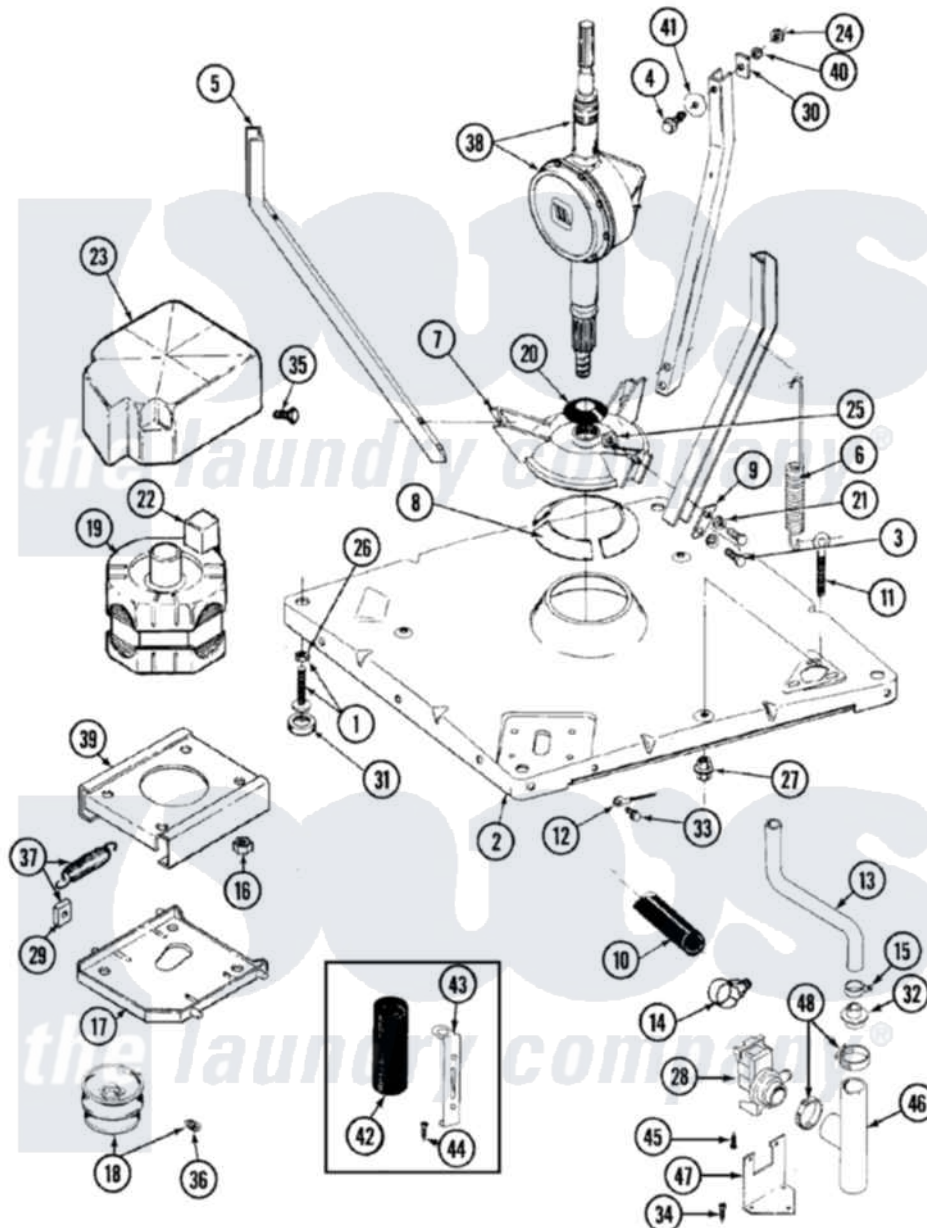

Maytag LAT5004AGW 01 - BASE

Maytag [Residential Maytag LAT5004AGW Washer Parts](#) Parts Diagram 01 - BASE

[Click on the part number to view part](#)

Item	Original Part Number	Replaced By	Status	Part Description
1	Y302699	22003428		Leg, Adjustable
2	22001172	22002150		Base
3	Y015627			Screw- Hex
4	205254	W10175938		Bolt
"	200744	W10175939		Bolt
5	213100		Not Available	PART NOT USED
6	22001300			Spring, Centering
7	203725			Damper W/Bolt And Clip
8	203956			Damper Pad Kit
9	213073			Washer, Double Brace
10	214767	22001448		Hose, Pump
11	216416			Bolt, Eye/Centering Spring
12	901220			Ground Wire
13	22001280			Hose, Drain
14	202574	3367052		Clamp, Hose
15	202574	3367052		Clamp, Hose

16	Y311426	3400029	Nut, Adapter Plate
17	22001301		Mount, Motor Lower-Assembly
18	Y202496		Pulley, Motor
19	202157	12002352	Motor-Drve
20	211028	22001586	Deflector, Water
21	911852	486009	Lockwasher
22	205132	Not Available	SWITCH, MOTOR EXTERNAL START No.201664-14,205463- 4 & 201800-4
23	215098		Shield, Motor
24	Y052734		Nut, Carrage Bolts And Bracket
25	Y052785		Nut, Brace To Damper
26	210385		Lock Nut For Adjustable Leg
27	211949		Nut, Adjustment Eyebolt
28	22001373		Pump, Plaset ----NA
29	204998	205000	Roller And Spring Kit 4+Spr
30	212979	Not Available	WASHER, TUB BRACE
31	210684		Foot, Adjustable Leg
32	22001374		Coupling
33	912365	3370225	Screw
34	Y313561		Screw----NA
35	213121	3400111	Screw, 12-14 X 5/8
36	22001353		Set Screw, Motor Pulley
37	205000		Roller And Spring Kit 4+Spr
"	22001442	202718	Springs, Tension
38	206708	6-2097790	Transmison
39	214956		Motor Mount Assembly
40	Y054867		Washer, Lock
41	211100		Washer, Outer Tub
42	201101		Capacitor
43	211149		Clip, Capacitor
44	211294	90767	Screw, 8A X 3/8 HeX Washer Head Tapping
45	22001359	Not Available	SCREW
46	22001079		Button, Trap
47	22001375	Not Available	FOOT, PUMP
48	22001376		Hose, Clamp