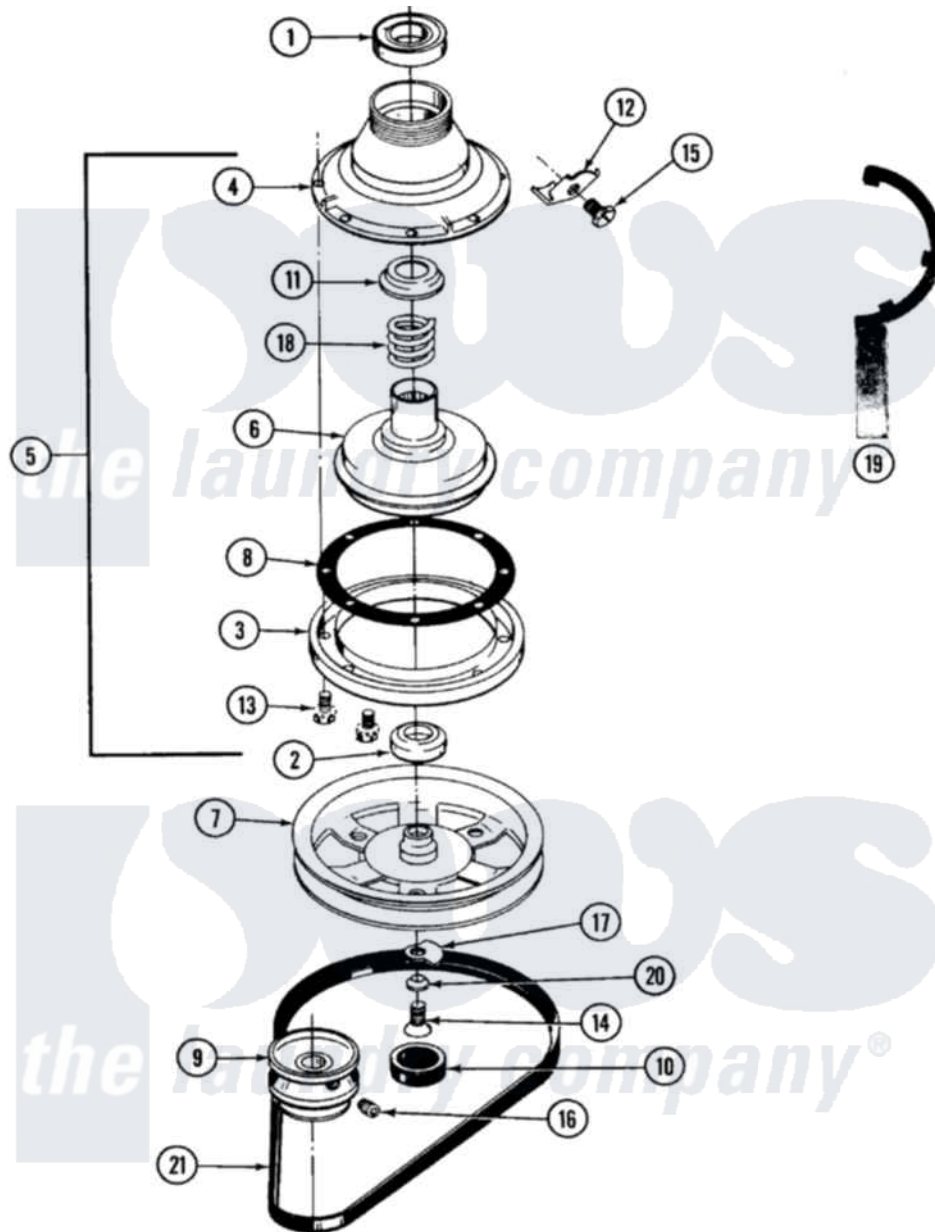

Maytag LAT5004AGW 03 - CLUTCH, BRAKE & BELTS

Maytag Residential Maytag LAT5004AGW Washer Parts Parts Diagram 03 - CLUTCH, BRAKE & BELTS
 Click on the part number to view part

Item	Original Part Number	Replaced By	Status	Part Description
1	Y200720	22003441		Bearing, Rear
2	200835			Bearing, Brake Rotor
3	211043	6-2011900		Brake Asse
4	211045	6-2011900		Brake Asse
5	201190	6-2011900		Brake Asse
6	201126	6-2011900		Brake Asse
7	22001441	22002432		Pulley Assembly
"	211059	6-2301530		Pulley
8	211042	6-2011900		Brake Asse
9	Y202496			Pulley, Motor
10	211038		Not Available	CAP, OIL RETAINER
11	211039	6-2011900		Brake Asse
12	213325			Clip, Retaining
13	211000			SCREW, BRAKE DRUM (HEX HEAD)
14	211375	681582		Screw
15	213326			Bolt, Sems Retaining Clip

16	22001353		Set Screw, Motor Pulley
17	211089		Lug, Stop Pulley
18	211041	6-2011900	Brake Asse
19	Y038315	038315	Tool
20	211090	22003555	Washer, Stop Lug
21	211948		V Belt, Drive Pulley