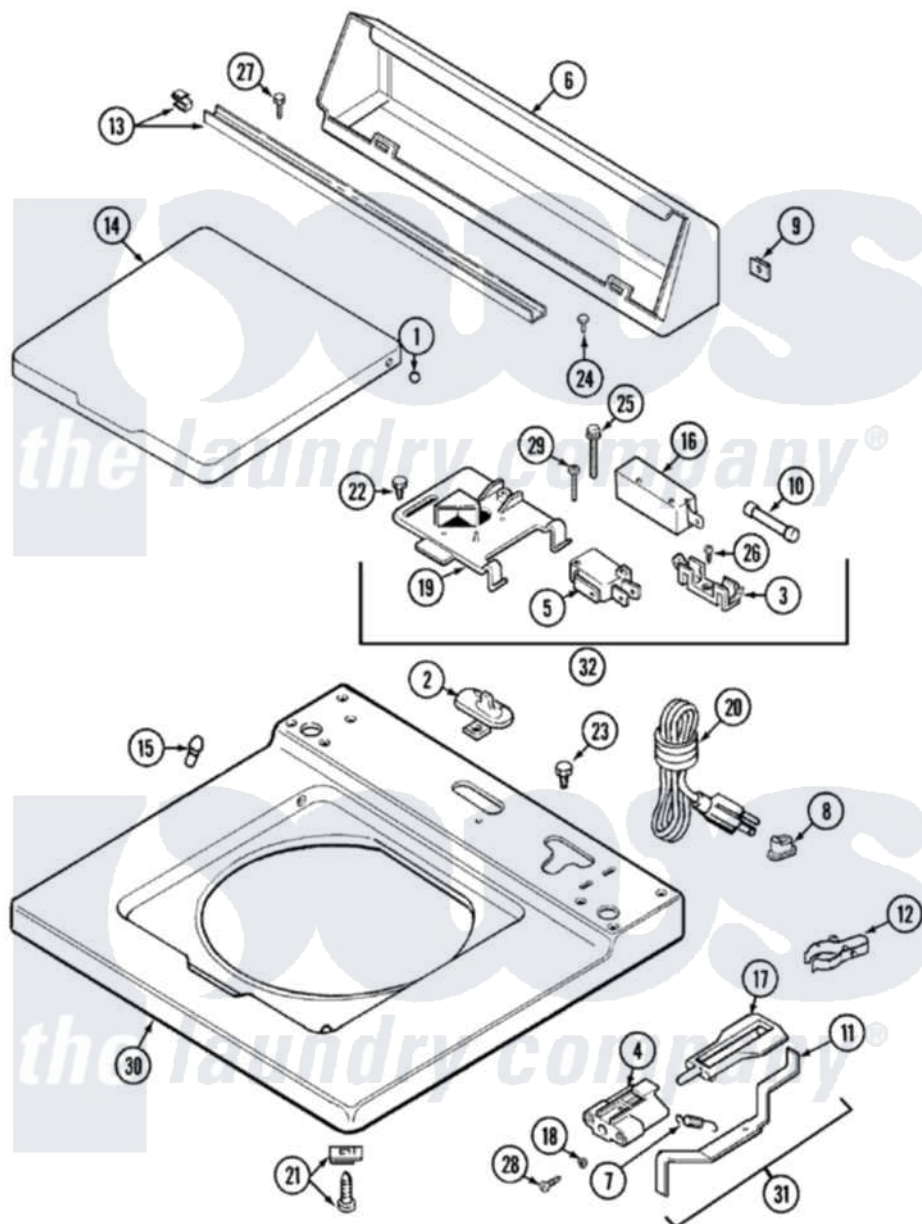

Maytag LAT5004AGW 05 - TOP

Maytag [Residential Maytag LAT5004AGW Washer Parts](#) Parts Diagram 05 - TOP
 Click on the part number to view part

| Item | Original Part Number | Replaced By | Status | Part Description |
|------|--------------------------|--------------------------|---------------|------------------------------------|
| 1 | 211726 | | | Hinge, Ball Lid |
| 2 | 207159 | 489355 | | Screw, 8 X 1/2 |
| " | 22001298 | | | Cap, Top Cover |
| 3 | 207167 | | | Block, Fuse |
| 4 | 216256 | | Not Available | BRACKET, UNBALANCE |
| 5 | 207166 | | | Switch, Check |
| 6 | 205635 | | | Console |
| 7 | 213720 | | | Spring, Lid Switch |
| 8 | 216183 | | | Grommet, Cord Export |
| 9 | 215075 | | | Fastener, Control Panel To Console |
| 10 | 207168 | 22001682 | | Switch Assembly, Lid W/4amp Fuse |
| 11 | 22001136 | | | Lever, Unbalance |
| 12 | 301548 | | | Clamp, Ground Wire |
| " | 311155 | | | Ground Wire And Clamp |
| 13 | 22001387 | | Not Available | CHANNEL ASSY. |

| | | | |
|----|--------------------------|--------------------------|---|
| 14 | 22001206 | 22001893 | Lid |
| 15 | 212716 | | Bumper, Lid |
| 16 | 205415 | 279347 | Switch-Lid |
| 17 | 216255 | | Plunger, Lid Switch |
| 18 | 211500 | | Washer, Bracket To Top Cover |
| 19 | Y215699 | 22001678 | Bracket, Switch And Fuse |
| 20 | 208746 | | Not Available CORD, POWER (EXPORT) |
| 21 | 204445 | | Screw And Fastener Assembly |
| 22 | 207159 | 489355 | Screw, 8 X 1/2 |
| 23 | 315483 | 3370225 | Screw |
| 24 | Y313559 | | Screw |
| " | 211294 | 90767 | Screw, 8A X 3/8 HeX Washer Head Tapping |
| 25 | 213501 | | Screw, No.6-20 X 1-1/8 Inch |
| 26 | Y311711 | | Screw, Fuse Block |
| 27 | Y313559 | | Screw |
| 28 | 910182 | 25-7809 | Screw, No.6-20 1/2 Flthd Torx |
| 29 | 22001352 | | Screw, Check Switch |
| 30 | 22001117 | | Not Available TOP COVER ASSEMBLY (WHT) |
| 31 | 22001311 | | Unbalance Lever Assembly |
| 32 | 207176 | 22001682 | Switch Assembly, Lid W/4amp Fuse |