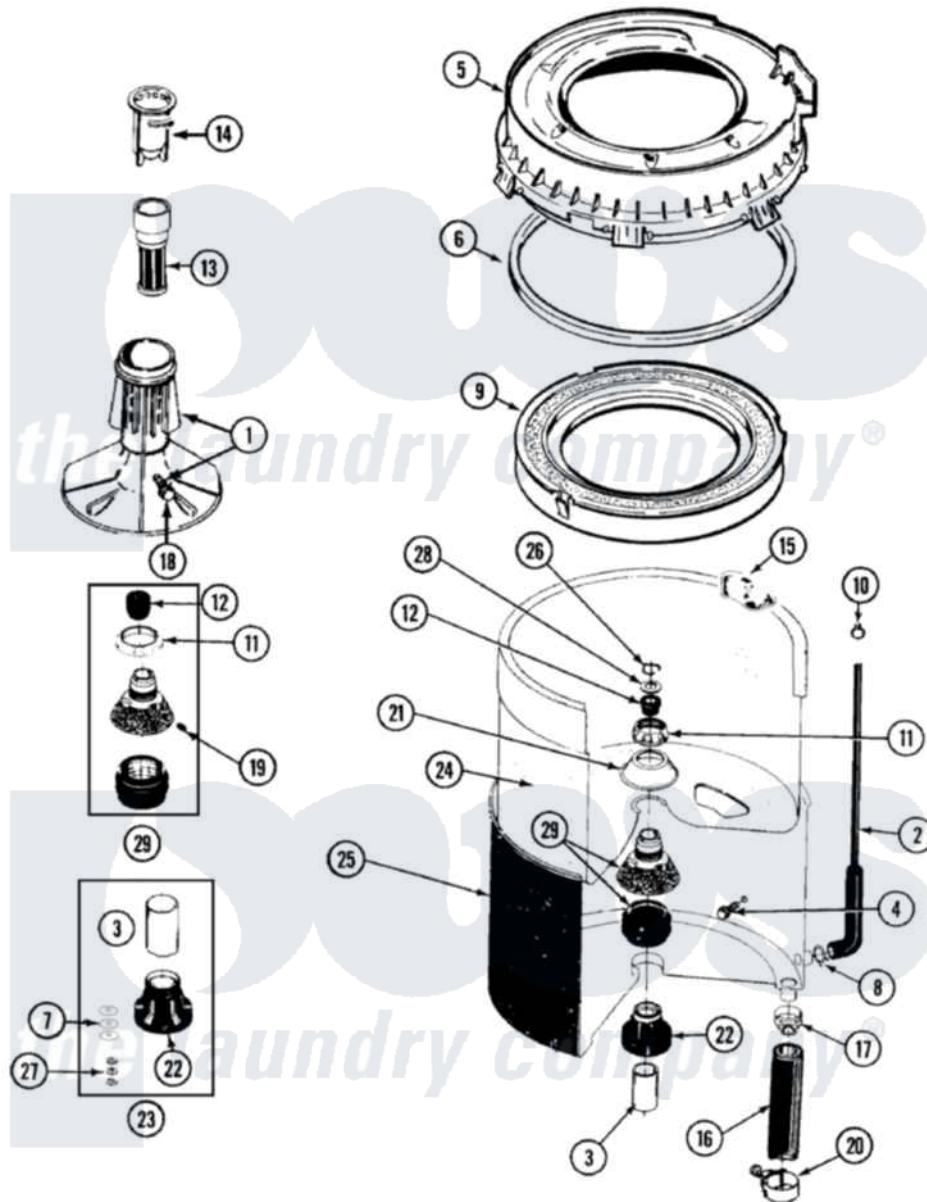

Maytag LAT5004AGW 07 - TUB

Maytag [Residential Maytag LAT5004AGW Washer Parts](#) Parts Diagram 07 - TUB
 Click on the part number to view part

Item	Original Part Number	Replaced By	Status	Part Description
1	208543			Agitator
2	22001036	22001619		Tube, Water Level Switch
3	211130			Bearing Liner, Tub Bearing
4	200744	W10175939		Bolt
"	205254	W10175938		Bolt
5	22001299			Tub Cover And Gasket Assembly
6	Y22001201	22001007		Gasket, Cover To Tub
7	211100			Washer, Outer Tub
8	211641			Clamp, 1-1/16"
9	22001142			Ring, Balance
10	410296	596669		Clamp, Manifold
11	211047	6-2110472		Nut- Clamp
12	Y0A4298	6-0A57420		Seal- Agitator
13	207656		Not Available	LINT FILTER SHALLOW
14	22001330		Not Available	CUP, DISPENSING (BLK)
15	215980			Plug, Filter Hole

16	22001280		Hose, Drain
17	201011	285655	Clamp, Hose
18	206478	Not Available	SCREW & WASHER FOR AGITATOR
19	211618	22001423	Set Screw, Mounting Stem
20	202574	3367052	Clamp, Hose
21	211210		Washer, Clamping Nut
22	200824	6-2040130	Tub Bearin
23	204013	6-2040130	Tub Bearin
24	22001141	Y2201881	Tub, Inner Short White SP
25	22001115	22003312	Tub, Outer
26	Y015667		Retaining Ring
27	Y054867		Washer, Lock
28	Y015666		Washer, Retaining -
29	204012	6-2095720	Mounting S