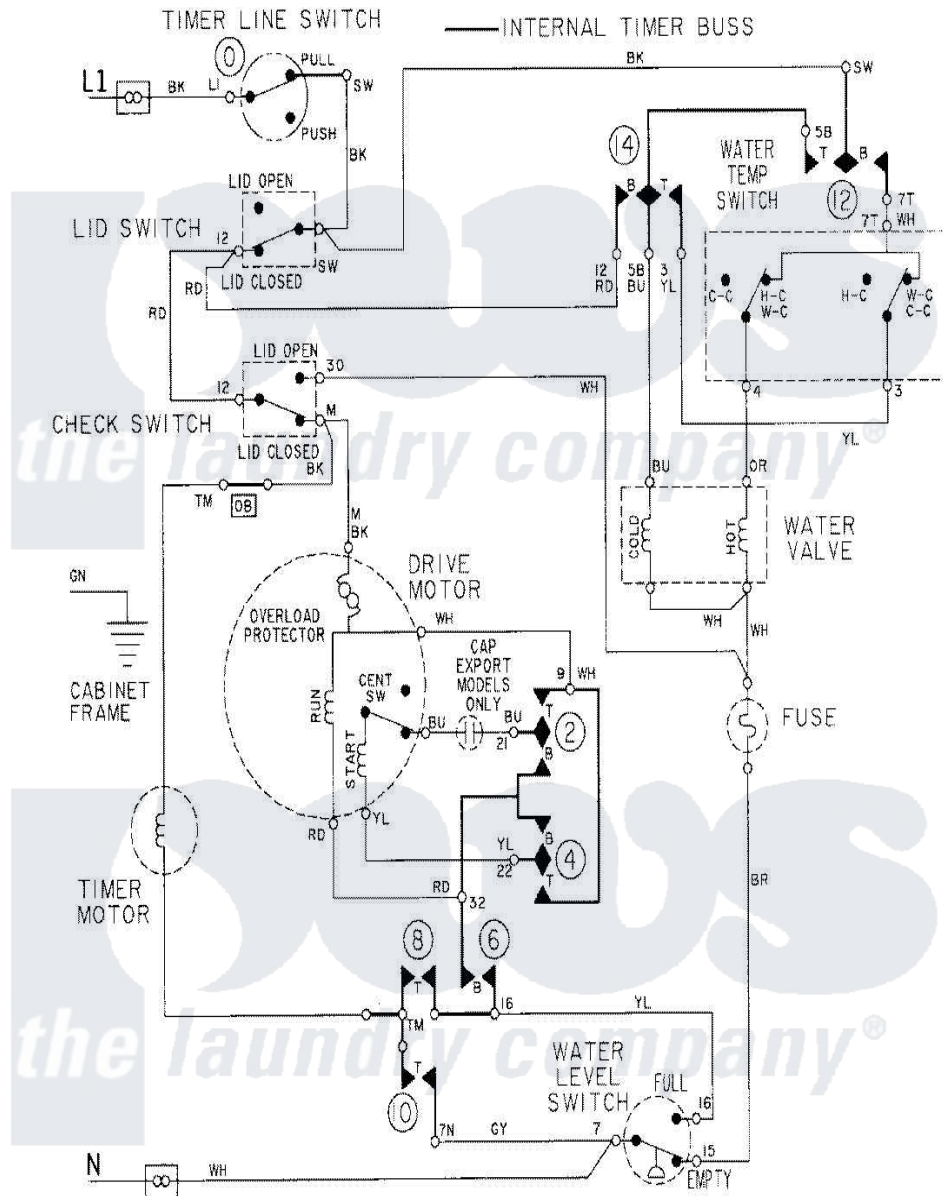

# Maytag LAT5004AGW 08 - WIRING INFORMATION

Maytag Residential Maytag LAT5004AGW Washer Parts Parts Diagram 08 - WIRING INFORMATION  
 Click on the part number to view part

| Item | Original Part Number | Replaced By | Status        | Part Description   |
|------|----------------------|-------------|---------------|--------------------|
| NI   | 15001087             |             | Not Available | WIRING INFORMATION |