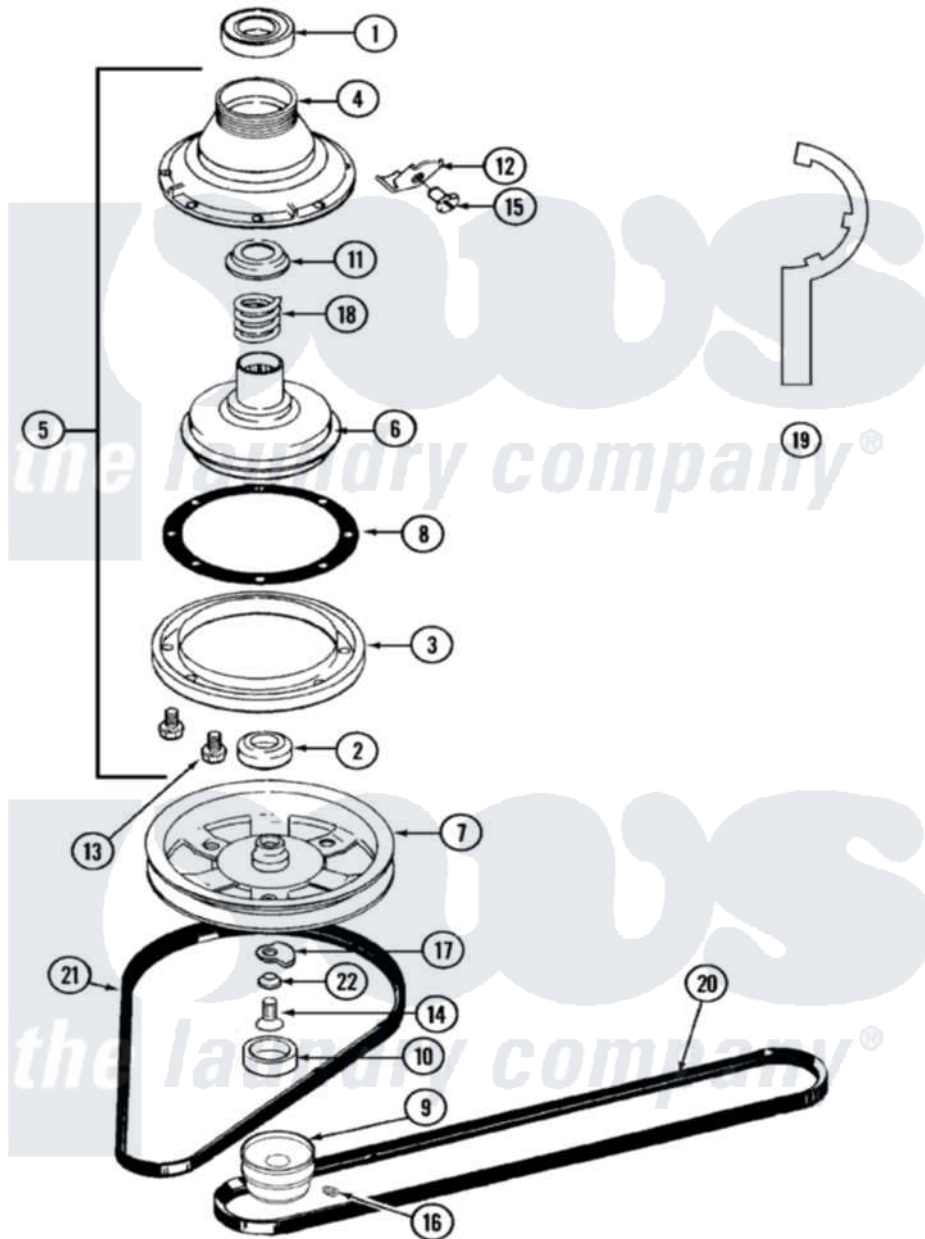

Maytag LAT5005AAE 03 - CLUTCH, BRAKE & BELTS (AAE)

Maytag [Residential Maytag LAT5005AAE Washer Parts](#) Parts Diagram 03 - CLUTCH, BRAKE & BELTS (AAE)
 Click on the part number to view part

Item	Original Part Number	Replaced By	Status	Part Description
1	Y200720	22003441		Bearing, Rear
2	200835			Bearing, Brake Rotor
3	211043	6-2011900		Brake Asse
4	211045	6-2011900		Brake Asse
5	201190	6-2011900		Brake Asse
6	201126	6-2011900		Brake Asse
7	211059	6-2301530		Pulley
8	211042	6-2011900		Brake Asse
9	200816	6-2008160		Pulley- MO
10	211038		Not Available	CAP, OIL RETAINER
11	211039	6-2011900		Brake Asse
12	213325			Clip, Retaining
13	211000			SCREW, BRAKE DRUM (HEX HEAD)
14	211375	681582		Screw
15	213326			Bolt, Sems Retaining Clip
16	Y053241			Set Screw, Motor Pulley

17	211089		Lug, Stop Pulley
18	211041	6-2011900	Brake Asse
19	Y038315	038315	Tool
20	211124		Part Not Used
21	211125		V Belt, Drive Pulley
22	211090	22003555	Washer, Stop Lug