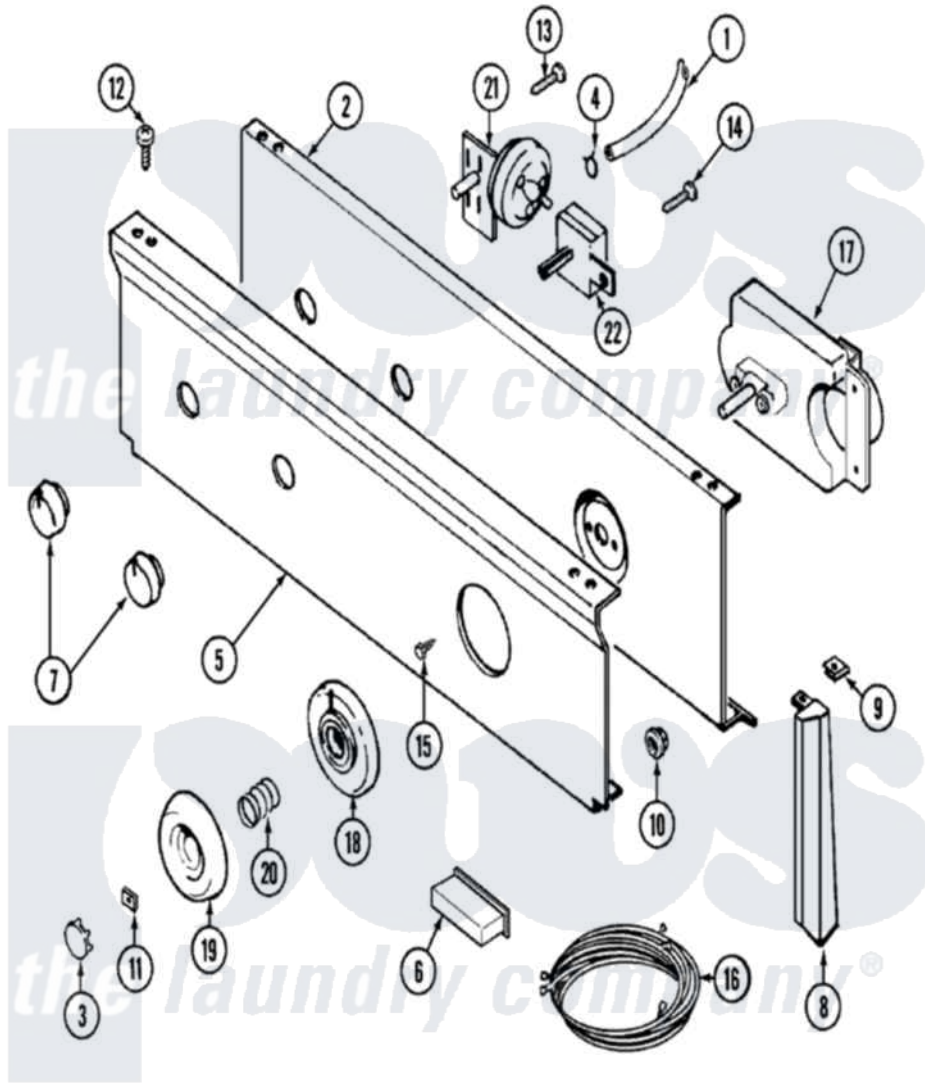

Maytag LAT5005AAE 04 - CONTROL PANEL (AAE)

Maytag [Residential Maytag LAT5005AAE Washer Parts](#) Parts Diagram 04 - CONTROL PANEL (AAE)
 Click on the part number to view part

Item	Original Part Number	Replaced By	Status	Part Description
1	22001036	22001619		Tube, Water Level Switch
2	204807			Ground Wire, Supp. Plte To Top Cover
"	22001132			Plate, Support
"	315483	3370225		Screw
3	22001446			Cap, Knob
4	410296	596669		Clamp, Manifold
5	22001574		Not Available	PANEL, CONTROL (WHT)
6	214897			Pad, Control Panel
7	22001268		Not Available	KNOB ASSY. (WHT)
8	22001565		Not Available	CAP, END (LT-WHT)
"	22001564			Cap, End
9	214894			Fastener, End Cap
10	214872			Palnut, End Cap Note: Nut, Lamp Holder
11	211605			Bezel, Timer Dial
12	210032			Screw, No.8 X 9/16 Ctsk Note:

12	210932		Screw, Inlet Duct
13	211168	W10139210	Screw, 8-18 X 5/16
14	211168	W10139210	Screw, 8-18 X 5/16
15	216412		Screw, Bracket To Timer
16	22001316		Wire Harness, Main
17	22001530		Timer Can
18	22001265		Bezel, Timer Knob
19	22001198	Not Available	KNOB, TIMER (WHT)
20	211065		Spring, Index Wheel
21	208205	Not Available	SWITCH, PRESSURE
22	208283	Not Available	SWITCH, WATER TEMPERATURE
23	22001576	Not Available	MANUAL, USE & CARE (FRENCH)
"	22001575	Not Available	MANUAL, USE & CARE
"	16000327	Not Available	GUIDE, QUICK REF. - MAYTAG