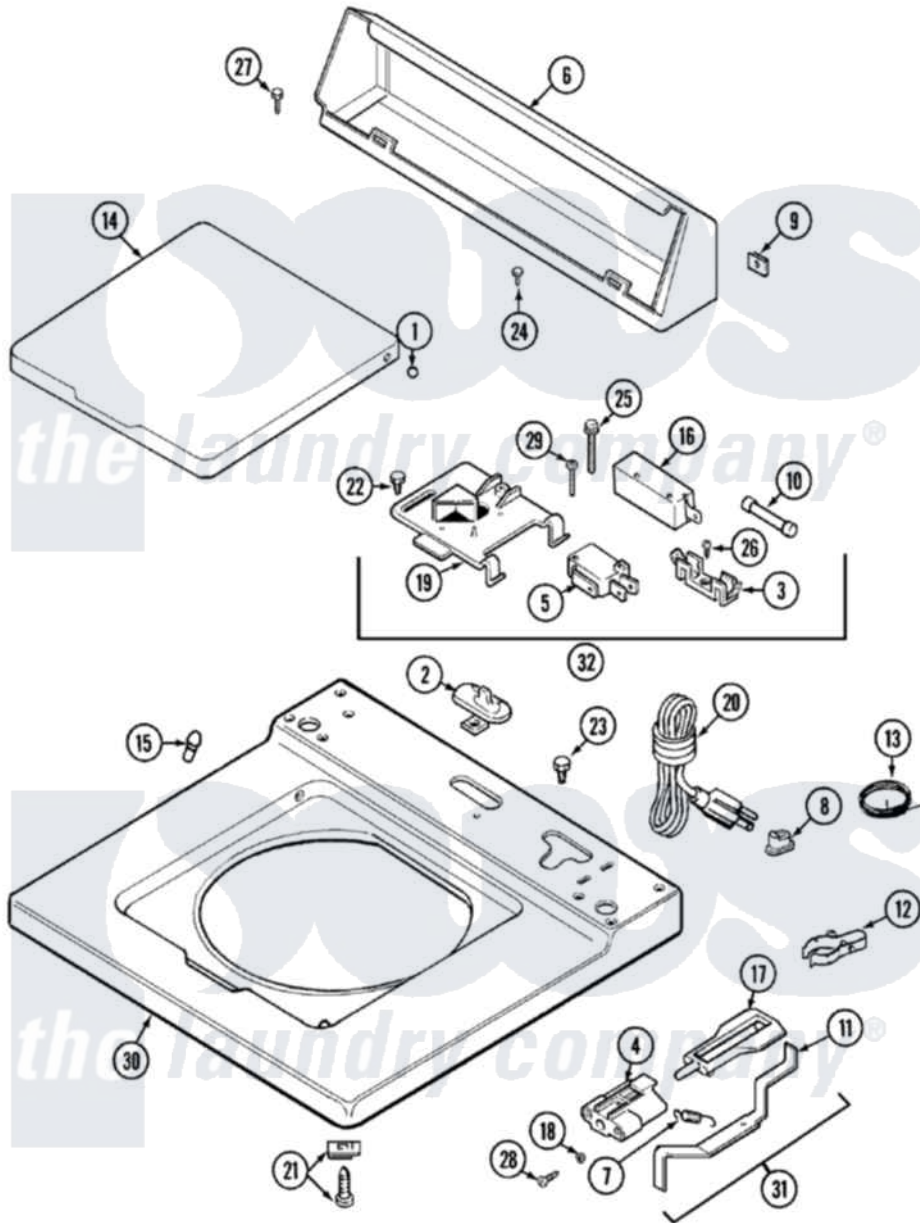

Maytag LAT5005AAE 05 - TOP (AAE)

Maytag [Residential Maytag LAT5005AAE Washer Parts](#) Parts Diagram 05 - TOP (AAE)
 Click on the part number to view part

Item	Original Part Number	Replaced By	Status	Part Description
1	211726			Hinge, Ball Lid
2	207159	489355		Screw, 8 X 1/2
"	22001298			Cap, Top Cover
3	207167			Block, Fuse
4	216256		Not Available	BRACKET, UNBALANCE
5	207166			Switch, Check
6	205635			Console
7	213720			Spring, Lid Switch
8	211881			Grommet, Cord Part Not Used-Gas Models Only
9	215075			Fastener, Control Panel To Console
10	207168	22001682		Switch Assembly, Lid W/4amp Fuse
11	22001136			Lever, Unbalance
12	301548			Clamp, Ground Wire
13	311155			Ground Wire And Clamp

14	22001206	22001893	Lid
15	212716		Bumper, Lid
16	205415	279347	Switch-Lid
17	216255		Plunger, Lid Switch
18	211500		Washer, Bracket To Top Cover
19	Y215699	22001678	Bracket, Switch And Fuse
20	208194	22003062	Cord, Power
21	204445		Screw And Fastener Assembly
22	207159	489355	Screw, 8 X 1/2
23	315483	3370225	Screw
24	216423	3370225	Screw
25	213501		Screw, No.6-20 X 1-1/8 Inch
26	Y311711		Screw, Fuse Block
27	Y313559		Screw
28	910182	25-7809	Screw, No.6-20 1/2 Flthd Torx
29	22001352		Screw, Check Switch
30	22001117	Not Available	TOP COVER ASSEMBLY (WHT)
31	22001311		Unbalance Lever Assembly
32	207176	22001682	Switch Assembly, Lid W/4amp Fuse