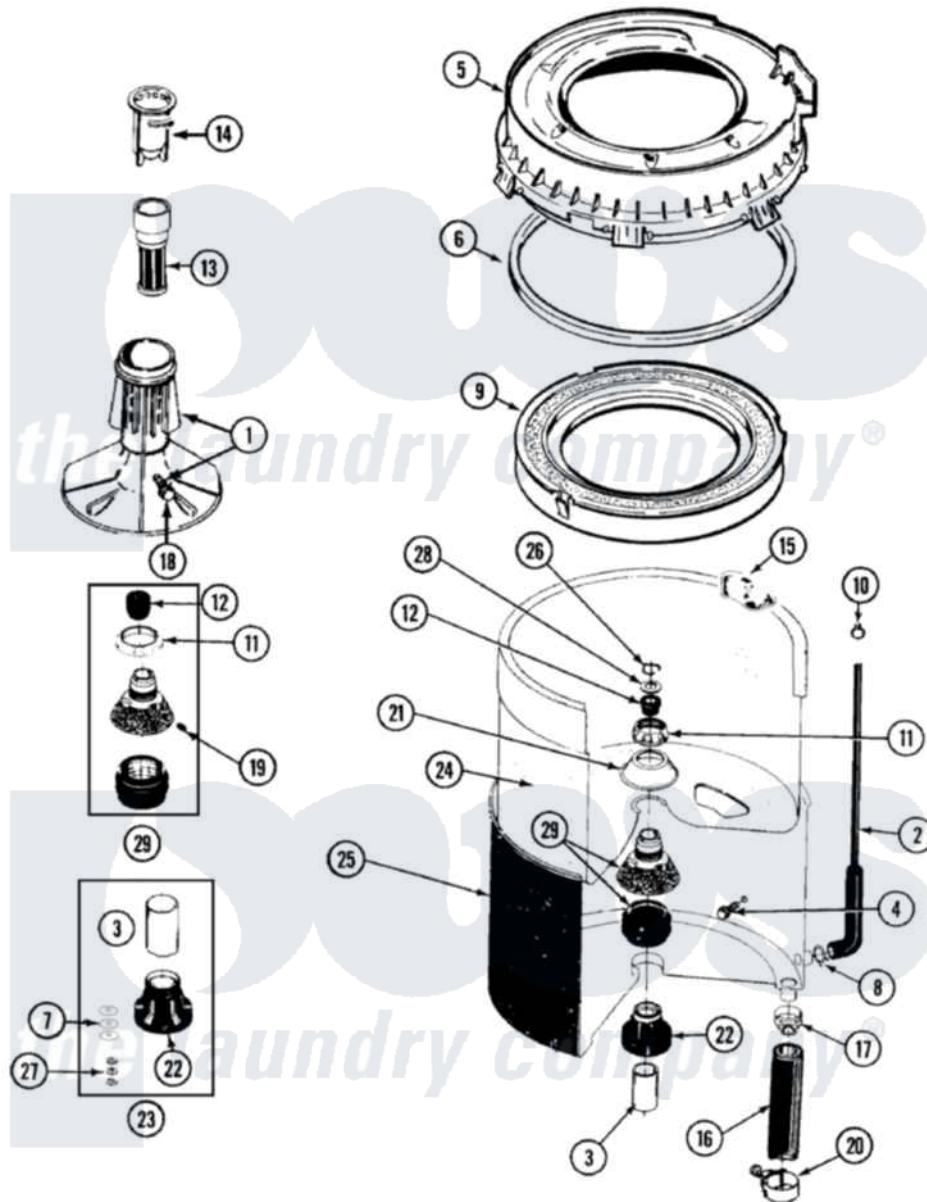

Maytag LAT5005AAE 07 - TUB (AAE)

Maytag [Residential Maytag LAT5005AAE Washer Parts](#) Parts Diagram 07 - TUB (AAE)
 Click on the part number to view part

Item	Original Part Number	Replaced By	Status	Part Description
1	207538			Agitator W/Lock Screw
2	22001036	22001619		Tube, Water Level Switch
3	211130			Bearing Liner, Tub Bearing
4	200744	W10175939		Bolt
"	205254	W10175938		Bolt
5	22001299			Tub Cover And Gasket Assembly
6	Y22001201	22001007		Gasket, Cover To Tub
7	211100			Washer, Outer Tub
8	211641			Clamp, 1-1/16"
9	22001142			Ring, Balance
10	410296	596669		Clamp, Manifold
11	211047	6-2110472		Nut- Clamp
12	Y0A4298	6-0A57420		Seal- Agitator
13	22001295			Housing, Dispenser
14	22001294			Cup, Dispensing
15	207219			Filter, Self-Cleaning

16	Y212989		Hose, Outer Tub To Pump
17	201011	285655	Clamp, Hose
18	206478	Not Available	SCREW & WASHER FOR AGITATOR
19	211618	22001423	Set Screw, Mounting Stem
20	202574	3367052	Clamp, Hose
21	211210		Washer, Clamping Nut
22	200824	6-2040130	Tub Bearin
23	204013	6-2040130	Tub Bearin
24	22001141	Y2201881	Tub, Inner Short White SP
25	22001115	22003312	Tub, Outer
26	Y015667		Retaining Ring
27	Y054867		Washer, Lock
28	Y015666		Washer, Retaining -
29	204012	6-2095720	Mounting S