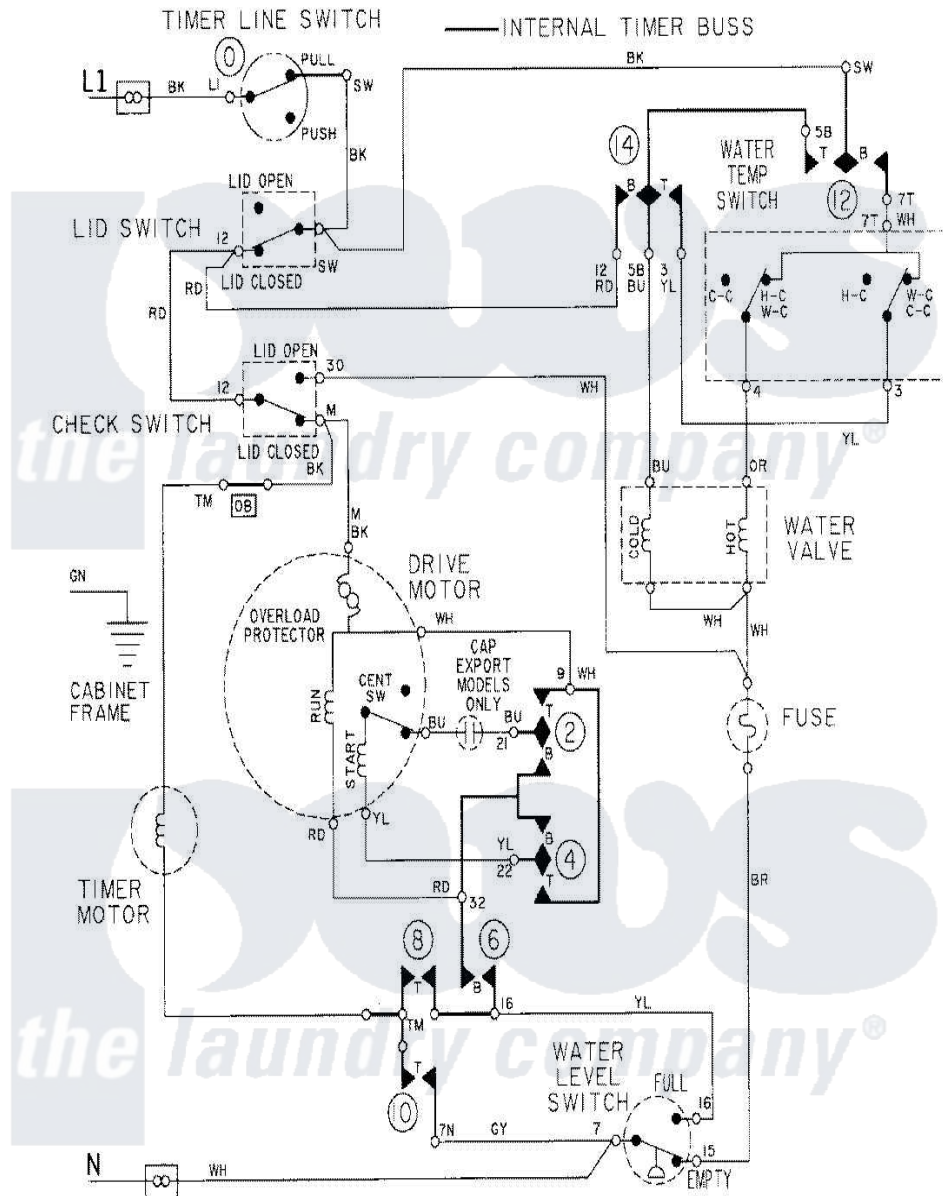

Maytag LAT5005AAE 08 - WIRING INFORMATION (AAE)

Maytag Residential Maytag LAT5005AAE Washer Parts Parts Diagram 08 - WIRING INFORMATION (AAE)
 Click on the part number to view part

Item	Original Part Number	Replaced By	Status	Part Description
NI	15001087		Not Available	WIRING INFORMATION