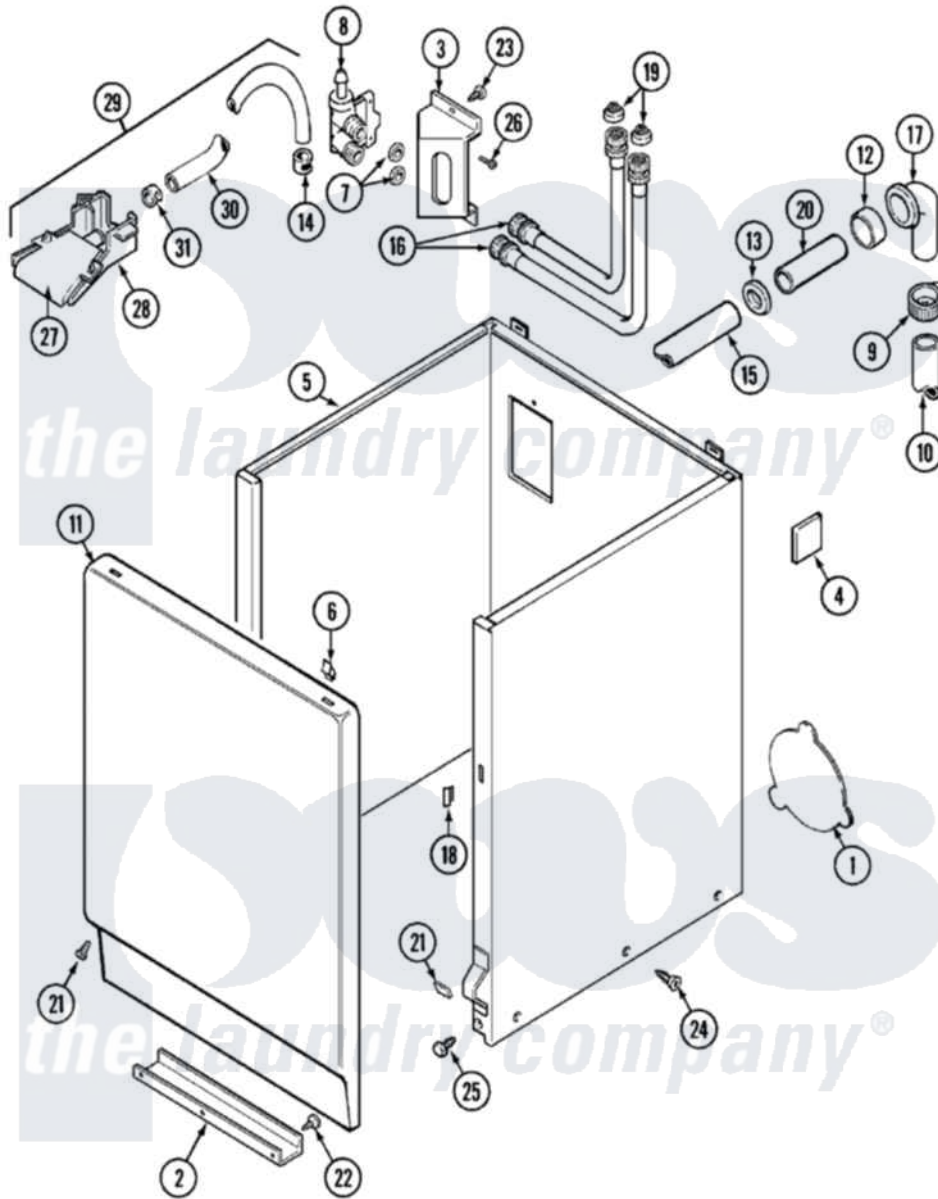

Maytag LAT5005AAW 02 - CABINET

Maytag [Residential Maytag LAT5005AAW Washer Parts](#) Parts Diagram 02 - CABINET
 Click on the part number to view part

Item	Original Part Number	Replaced By	Status	Part Description
1	211294	90767		Screw, 8A X 3/8 HeX Washer Head Tapping
"	211878		Not Available	PLATE, ACCESS
2	213846			Guard, Belt
3	214812	22002361		Bracket, Water Valve
4	215058			Pad, Cabinet Bumper
5	22001302	22004425		Cabinet White Aspack
6	212982	22001650		Fastener, Spring
7	Y013783			Washer, Inlet Hose
8	214337	96160		Screen
"	22001274			Valve, Water
9	200908	285655		Clamp, Hose
10	Y059149			(7/8" I.D. CARTON OF 50 FT.)
"	216017			Hose, Drain
11	216078		Not Available	PANEL, FRONT (WHT)
12	214765			Gasket, Siphon Break

13	202574	3367052	Clamp, Hose
14	216169	596669	Clamp, Manifold
15	214767	22001448	Hose, Pump
16	202860		Inlet Hose Assembly
17	Y216016	W10116738	Elbow
18	214376	22002331	Spacer, Front Panel
19	200961	12001413	Strainer And Washer Kit
20	Y014874		Screw, Idler Arm And Sleeve
"	206638		Siphon Break
21	204439		Screw And Fstner Assembly
22	211294	90767	Screw, 8A X 3/8 HeX Washer Head Tapping
23	212276	W10116760	Screw
24	213007		Xfor Cabinet See Cabinet, Back
25	213122	27001200	Screw
"	213121	3400111	Screw, 12-14 X 5/8
26	Y313561		Screw---NA
27	22001187		Injector
28	22001186		Injector
29	22001304		Water Injector Assembly
30	22001190		Hose, Injector
31	216170	489503	Clamp