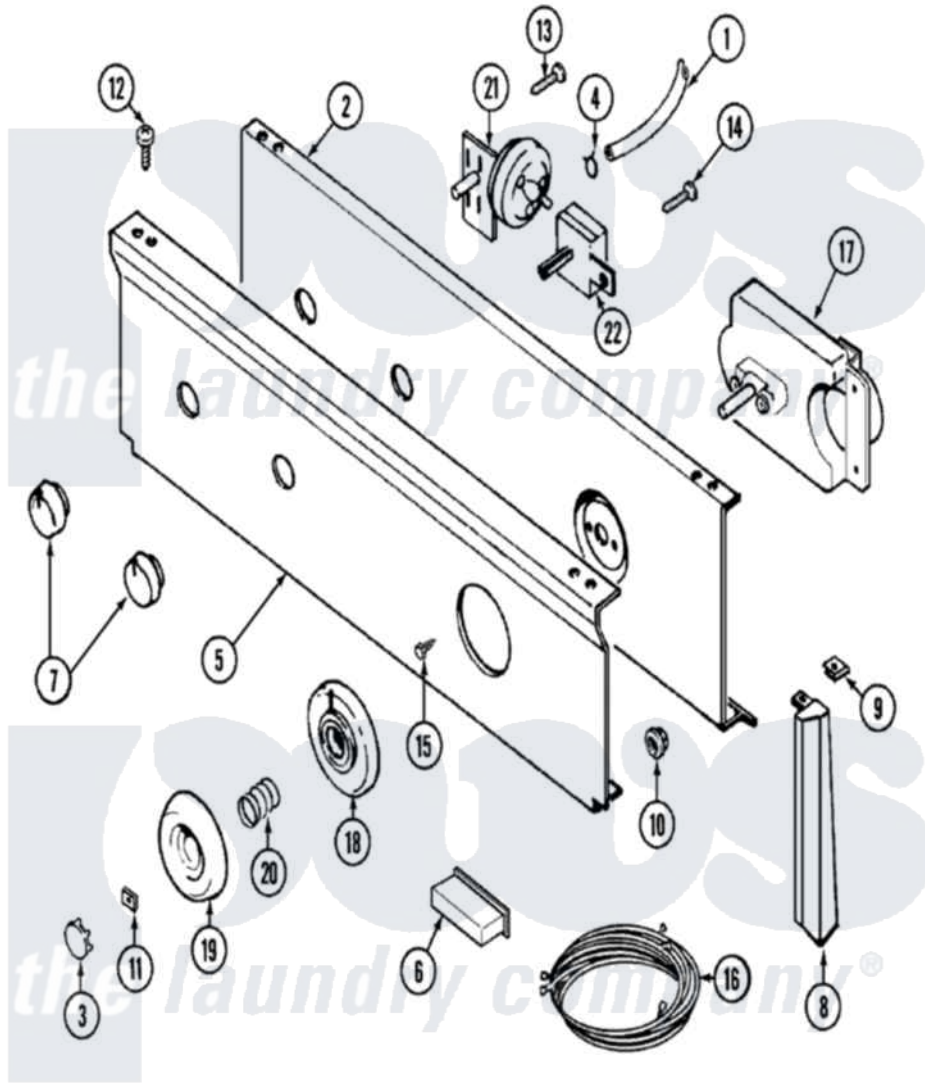

Maytag LAT5005AAW 04 - CONTROL PANEL

Maytag [Residential Maytag LAT5005AAW Washer Parts](#) Parts Diagram 04 - CONTROL PANEL

Click on the part number to view part

Item	Original Part Number	Replaced By	Status	Part Description
1	22001036	22001619		Tube, Water Level Switch
2	22001132			Plate, Support
"	315483	3370225		Screw
"	204807			Ground Wire, Supp. Plte To Top Cover
3	216193		Not Available	CAP, TIMER KNOB (BLK)
4	410296	596669		Clamp, Manifold
5	22001030			Panel, Control
6	214897			Pad, Control Panel
7	22001267			Knob, Selector Switch
8	207928		Not Available	END CAP, CTRL. PNL. (LT-BLK)
"	207927			End Cap, Control Panel
"	22001562	22001290		End Cap, Control Panel
"	22001563	22001288		End Cap, Control Panel
9	214894			Fastener, End Cap
10	214877			Palnut, End Cap Note: Nut,

10	214972		Lamp Holder
11	211605		Bezel, Timer Dial
12	314728	210932	Screw, No.8 X 9/16 Ctsk Note: Screw, Inlet Duct
13	211168	W10139210	Screw, 8-18 X 5/16
14	211168	W10139210	Screw, 8-18 X 5/16
15	216412		Screw, Bracket To Timer
16	22001316		Wire Harness, Main
17	22001515	Not Available	MOTOR, TIMER
"	22001530		Timer Can
18	22001264	Not Available	BEZEL, TIMER KNOB (BLK)
19	215828		Knob, Timer
20	211065		Spring, Index Wheel
21	208205	Not Available	SWITCH, PRESSURE
22	208283	Not Available	SWITCH, WATER TEMPERATURE
23	16000327	Not Available	GUIDE, QUICK REF. - MAYTAG
"	22001107	Not Available	MANUAL, USE & CARE