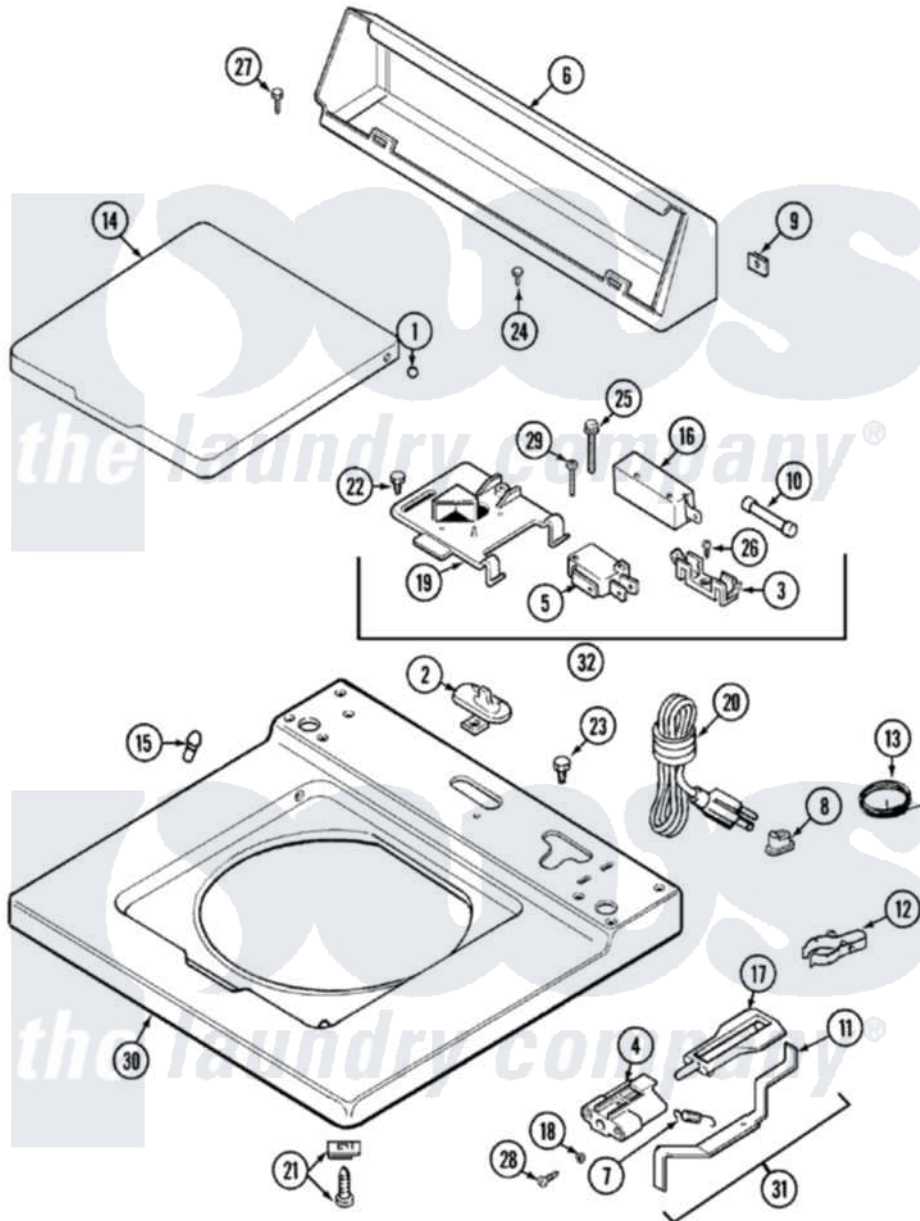

Maytag LAT5005AAW 05 - TOP

Maytag [Residential Maytag LAT5005AAW Washer Parts](#) Parts Diagram 05 - TOP
 Click on the part number to view part

Item	Original Part Number	Replaced By	Status	Part Description
1	211726			Hinge, Ball Lid
2	207159	489355		Screw, 8 X 1/2
"	22001298			Cap, Top Cover
3	207167			Block, Fuse
4	216256		Not Available	BRACKET, UNBALANCE
5	207166			Switch, Check
6	205635			Console
7	213720			Spring, Lid Switch
8	211881			Grommet, Cord Part Not Used-Gas Models Only
9	215075			Fastener, Control Panel To Console
10	207168	22001682		Switch Assembly, Lid W/4amp Fuse
11	22001136			Lever, Unbalance
12	301548			Clamp, Ground Wire
13	311155			Ground Wire And Clamp

14	22001028	22001893	Lid
"	22001206	22001893	Lid
15	212716		Bumper, Lid
16	205415	279347	Switch-Lid
17	216255		Plunger, Lid Switch
18	211500		Washer, Bracket To Top Cover
19	Y215699	22001678	Bracket, Switch And Fuse
20	208194	22003062	Cord, Power
21	204445		Screw And Fastener Assembly
22	207159	489355	Screw, 8 X 1/2
23	315483	3370225	Screw
24	216423	3370225	Screw
25	213501		Screw, No.6-20 X 1-1/8 Inch
26	Y311711		Screw, Fuse Block
27	Y313559		Screw
28	910182	25-7809	Screw, No.6-20 1/2 Flthd Torx
29	22001352		Screw, Check Switch
30	22001117	Not Available	TOP COVER ASSEMBLY (WHT)
31	22001311		Unbalance Lever Assembly
32	207176	22001682	Switch Assembly, Lid W/4amp Fuse