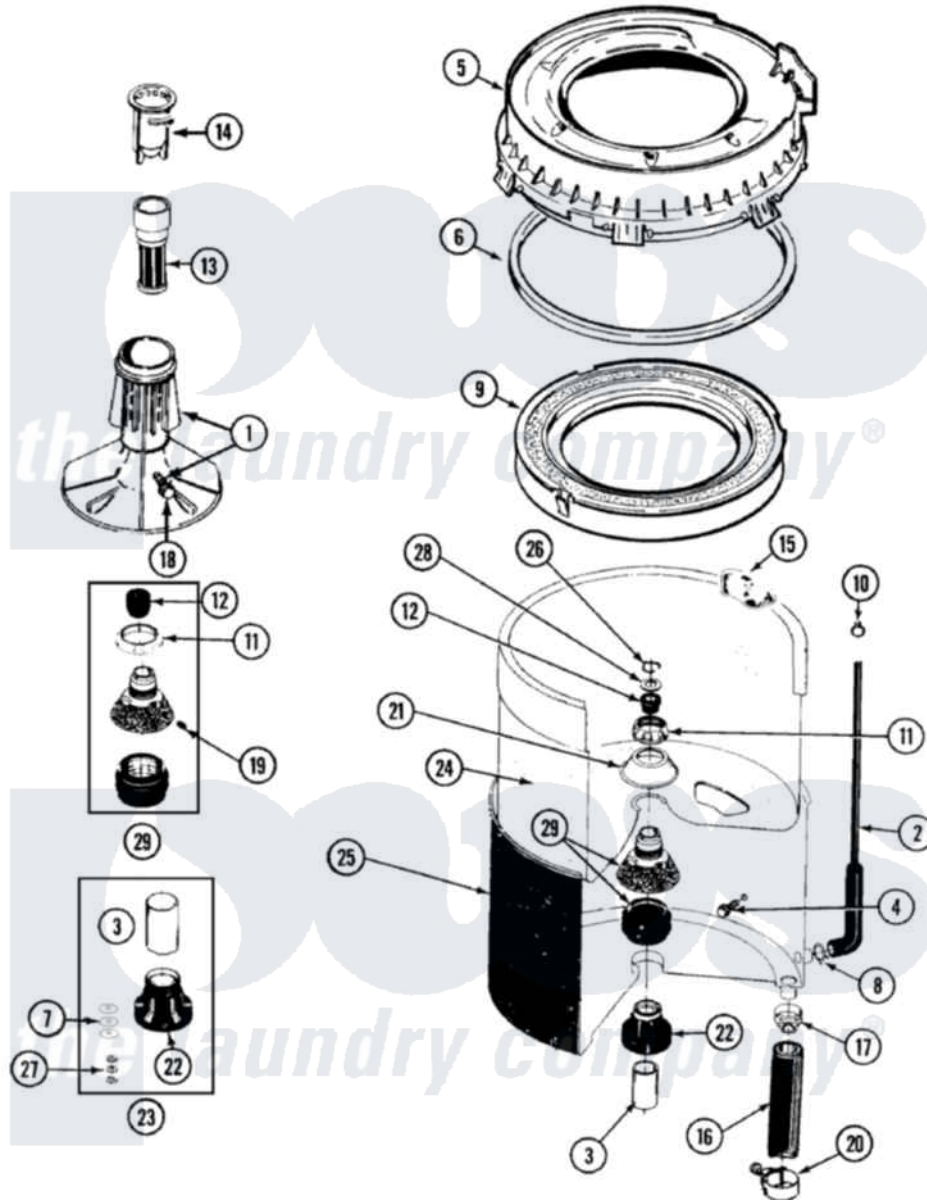

# Maytag LAT5005AAW 07 - TUB

Maytag [Residential Maytag LAT5005AAW Washer Parts](#) Parts Diagram 07 - TUB  
 Click on the part number to view part

Item	Original Part Number	Replaced By	Status	Part Description
1	<a href="#">208543</a>			Agitator
2	22001036	<a href="#">22001619</a>		Tube, Water Level Switch
3	<a href="#">211130</a>			Bearing Liner, Tub Bearing
4	200744	<a href="#">W10175939</a>		Bolt
"	205254	<a href="#">W10175938</a>		Bolt
5	<a href="#">22001299</a>			Tub Cover And Gasket Assembly
6	Y22001201	<a href="#">22001007</a>		Gasket, Cover To Tub
7	<a href="#">211100</a>			Washer, Outer Tub
8	<a href="#">211641</a>			Clamp, 1-1/16"
9	<a href="#">22001142</a>			Ring, Balance
10	410296	<a href="#">596669</a>		Clamp, Manifold
11	211047	<a href="#">6-2110472</a>		Nut- Clamp
12	Y0A4298	<a href="#">6-0A57420</a>		Seal- Agitator
13	<a href="#">22001329</a>			Filter, Lint
14	22001330		Not Available	CUP, DISPENSING (BLK)
15	<a href="#">215980</a>			Plug, Filter Hole

16	<a href="#">Y212989</a>		Hose, Outer Tub To Pump
17	201011	<a href="#">285655</a>	Clamp, Hose
18	206478	Not Available	SCREW & WASHER FOR AGITATOR
19	211618	<a href="#">22001423</a>	Set Screw, Mounting Stem
20	202574	<a href="#">3367052</a>	Clamp, Hose
21	<a href="#">211210</a>		Washer, Clamping Nut
22	200824	<a href="#">6-2040130</a>	Tub Bearin
23	204013	<a href="#">6-2040130</a>	Tub Bearin
24	22001141	<a href="#">Y2201881</a>	Tub, Inner Short White SP
25	22001115	<a href="#">22003312</a>	Tub, Outer
26	<a href="#">Y015667</a>		Retaining Ring
27	<a href="#">Y054867</a>		Washer, Lock
28	<a href="#">Y015666</a>		Washer, Retaining -
29	204012	<a href="#">6-2095720</a>	Mounting S