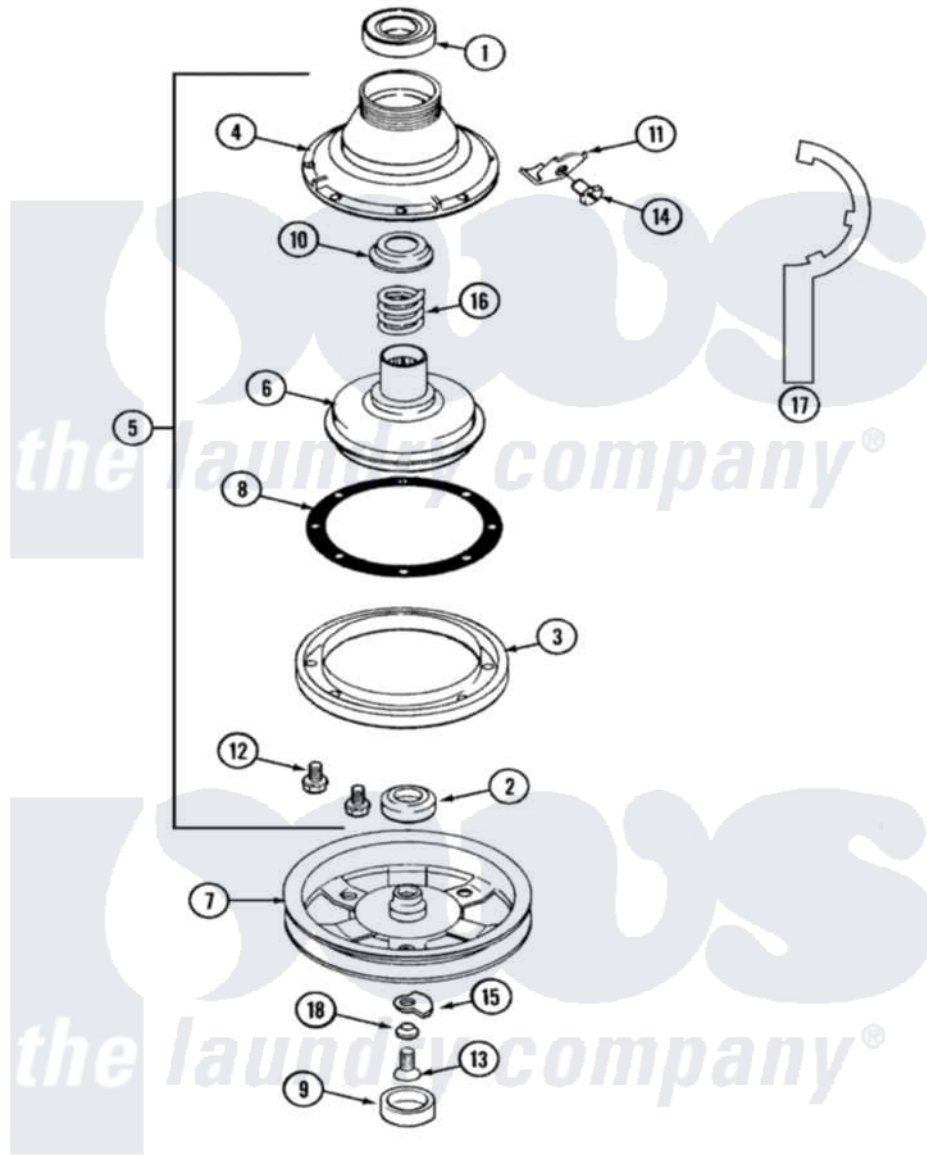

Maytag LAT5006AAE 03 - CLUTCH, BRAKE & BELTS

Maytag [Residential Maytag LAT5006AAE Washer Parts](#) Parts Diagram 03 - CLUTCH, BRAKE & BELTS
 Click on the part number to view part

Item	Original Part Number	Replaced By	Status	Part Description
1	Y200720	22003441		Bearing, Rear
2	200835			Bearing, Brake Rotor
3	211043	6-2011900		Brake Asse
4	211045	6-2011900		Brake Asse
5	201190	6-2011900		Brake Asse
6	201126	6-2011900		Brake Asse
7	22002431	6-2301550		Pulley Assembly
"	211059	6-2301530		Pulley
8	211042	6-2011900		Brake Asse
9	211038		Not Available	CAP, OIL RETAINER
"	22002428			Cover, Dust
10	211039	6-2011900		Brake Asse
11	213325			Clip, Retaining
12	211000			SCREW, BRAKE DRUM (HEX HEAD)
13	211375	681582		Screw
14	213326			Bolt, Sems Retaining Clip

15	211089		Lug, Stop Pulley
16	211041	6-2011900	Brake Asse
17	Y038315	038315	Tool
18	211090	22003555	Washer, Stop Lug