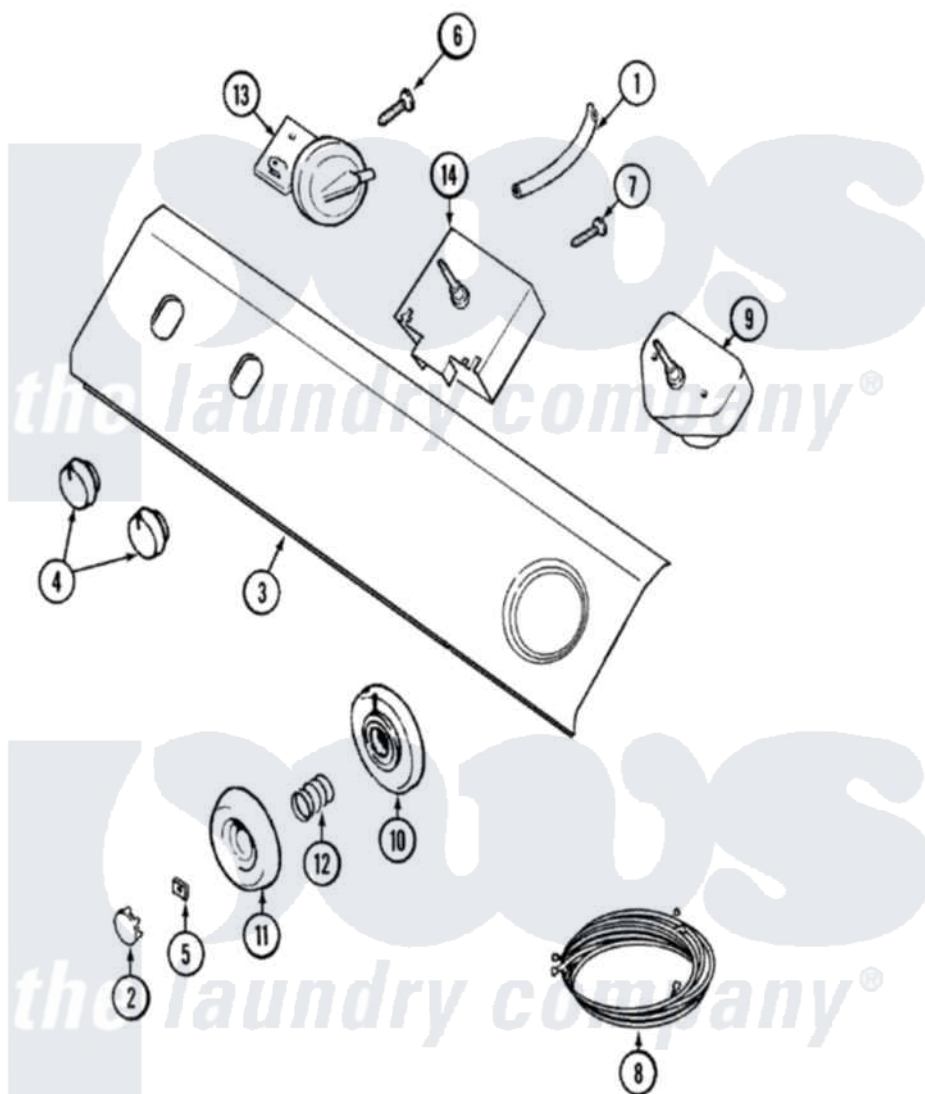

# Maytag LAT5006AAE 04 - CONTROL PANEL

Maytag Residential Maytag LAT5006AAE Washer Parts Parts Diagram 04 - CONTROL PANEL

Click on the part number to view part

Item	Original Part Number	Replaced By	Status	Part Description
1	22001036	<a href="#">22001619</a>		Tube, Water Level Switch
2	<a href="#">22001664</a>			Timer Knob Insert/Cap
3	<a href="#">22001728</a>			Panel, Control
4	<a href="#">22001663</a>			Knob, Selector Switch
5	<a href="#">211605</a>			Bezel, Timer Dial
6	22001662	<a href="#">8534058</a>		Screw
7	22001661	<a href="#">3400094</a>		Screw, 10-32 X 3/8
8	22002204		Not Available	HARNESSE, WIRE
"	<a href="#">22001653</a>			Wire Harness, Main
9	<a href="#">22001651</a>			Timer
"	<a href="#">22002180</a>			Timer
10	<a href="#">22001660</a>			Dial Skirt - White
11	<a href="#">22001659</a>			Timer Knob - Grey
12	<a href="#">211065</a>			Spring, Index Wheel
13	<a href="#">22001827</a>			Switch, Water Level
14	<a href="#">22001655</a>			Switch, Water Temp.