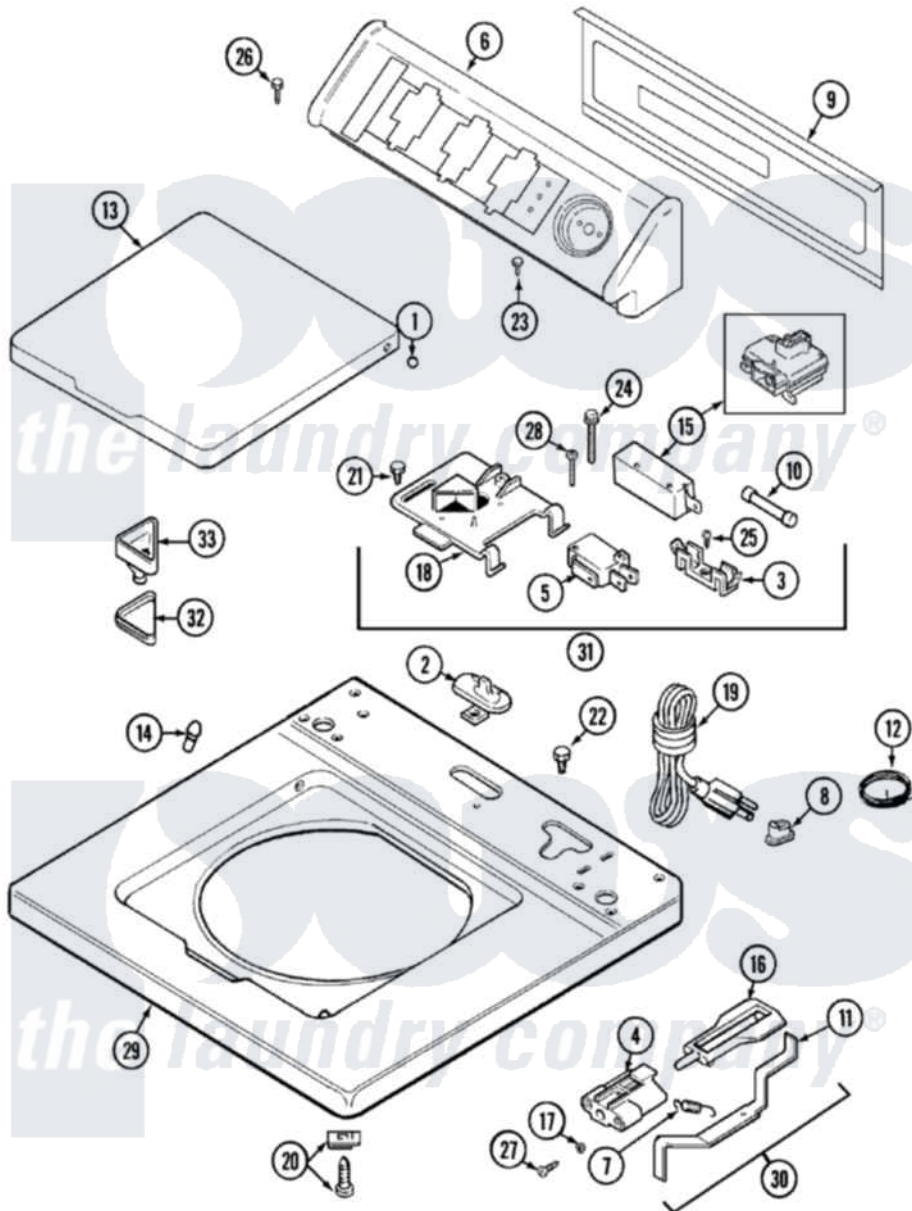

Maytag LAT5006AAE 05 - TOP

Maytag [Residential Maytag LAT5006AAE Washer Parts](#) Parts Diagram 05 - TOP
 Click on the part number to view part

Item	Original Part Number	Replaced By	Status	Part Description
1	211726			Hinge, Ball Lid
2	22001298			Cap, Top Cover
"	207159	489355		Screw, 8 X 1/2
3	207167			Block, Fuse
"	W10124350		Not Available	NOT REQUIRED PART OR SEE NOTE
4	22001645		Not Available	BRACKET, UNBALANCE---NA
"	22002135			Bracket, Unbalance
5	W10124350		Not Available	NOT REQUIRED PART OR SEE NOTE
"	207166			Switch, Check
6	22001670			Console
7	213720			Spring, Lid Switch
8	211881			Grommet, Cord Part Not Used-Gas Models Only
9	216423	3370225		Screw
"	22001662	8534058		Screw

"	22001814		Back Panel, Console
10	22001673	22001682	Switch Assembly, Lid W/4amp Fuse
"	W10124350		Not Available NOT REQUIRED PART OR SEE NOTE
11	22001672		Lever, Unbalance
"	22001968		Lever, Unbalance
12	22001654		Wire, Ground
"	Y705026	3370225	Screw
13	22001674	22001893	Lid
"	22001676	22001893	Lid
14	212716		Bumper, Lid
15	22001967	12001908	Switch-Lid
"	205415	279347	Switch-Lid
16	216255		Plunger, Lid Switch
17	211500		Washer, Bracket To Top Cover
18	22001678		Bracket, Switch And Fuse
"	W10124350		Not Available NOT REQUIRED PART OR SEE NOTE
19	208194	22003062	Cord, Power
20	22001402	214354	Screw, Top Cover To Cabnt.
21	207159	489355	Screw, 8 X 1/2
22	Y705026	3370225	Screw
23	216423	3370225	Screw
24	213501		Screw, No.6-20 X 1-1/8 Inch
25	Y311711		Screw, Fuse Block
26	216423	3370225	Screw
27	22001600	25-7809	Screw, No.6-20 1/2 Flthd Torx
28	22001352		Screw, Check Switch
29	22001679	22002137	Cover Assembly, Top
"	22002137		Cover Assembly, Top
30	22001681		Unbalance Lever Assembly
"	22001969		Unbalance Lever Assembly
31	22001682		Switch Assembly, Lid W/4amp Fuse