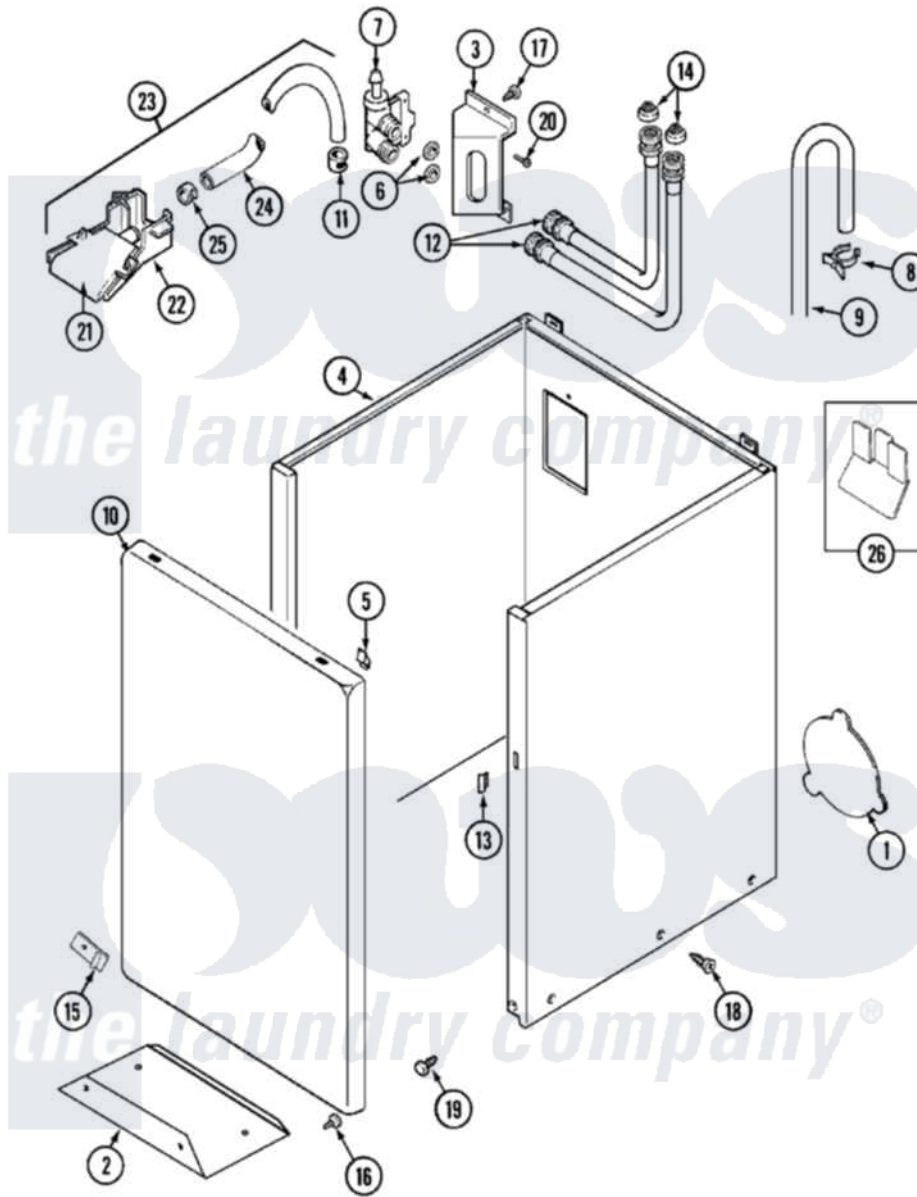

Maytag LAT5006AGE 02 - CABINET

Maytag [Residential Maytag LAT5006AGE Washer Parts](#) Parts Diagram 02 - CABINET
 Click on the part number to view part

Item	Original Part Number	Replaced By	Status	Part Description
1	211294	90767		Screw, 8A X 3/8 HeX Washer Head Tapping
"	211878		Not Available	PLATE, ACCESS
"	22001683	22002924		Plate, Access
2	22001624			Guard, Belt
"	22001646	22002331		Spacer, Front Panel
3	22003217	3370225		Screw
"	214812	22002361		Bracket, Water Valve
4	22001302	22004425		Cabinet White Aspack
"	22002379	22004425		Cabinet White Aspack
5	22001650			Fastener, Spring
6	Y013783			Washer, Inlet Hose
7	214337	96160		Screen
"	22001197			Valve, Water
8	22001815	22002765		Clip, Hose
9	22001816			Hose, Drain
"	22002701	22003814		Retainer, Drain Hose

"	22002700	22003410	Hose, Drain
10	22001803	Not Available	PANEL, FRONT (WHT)
"	22001817		Sheet, Sound Damper
"	22002366	Not Available	PANEL, FRONT (WHT)
11	216169	596669	Clamp, Manifold
12	208100	76313	Hosefill
13	214376	22002331	Spacer, Front Panel
14	200961	12001413	Strainer And Washer Kit
15	12001341		Screw And Fastener Kit
"	22001995		Screw Note: Screw, Tumbler Front And Shroud
"	22002378	27001200	Screw
"	22002377		Clip, Retainer
"	22002376		Clip
16	Y912873		Screw, Terminal Block Bracket
17	212276	W10116760	Screw
18	213007		Xfor Cabinet See Cabinet, Back
19	213122	27001200	Screw
"	213121	3400111	Screw, 12-14 X 5/8
20	Y313561		Screw----NA
21	22001187		Injector
22	22001186		Injector
23	22001304		Water Injector Assembly
24	22001190		Hose, Injector
25	216169	596669	Clamp, Manifold
26	22001972		Clip, Cabinet