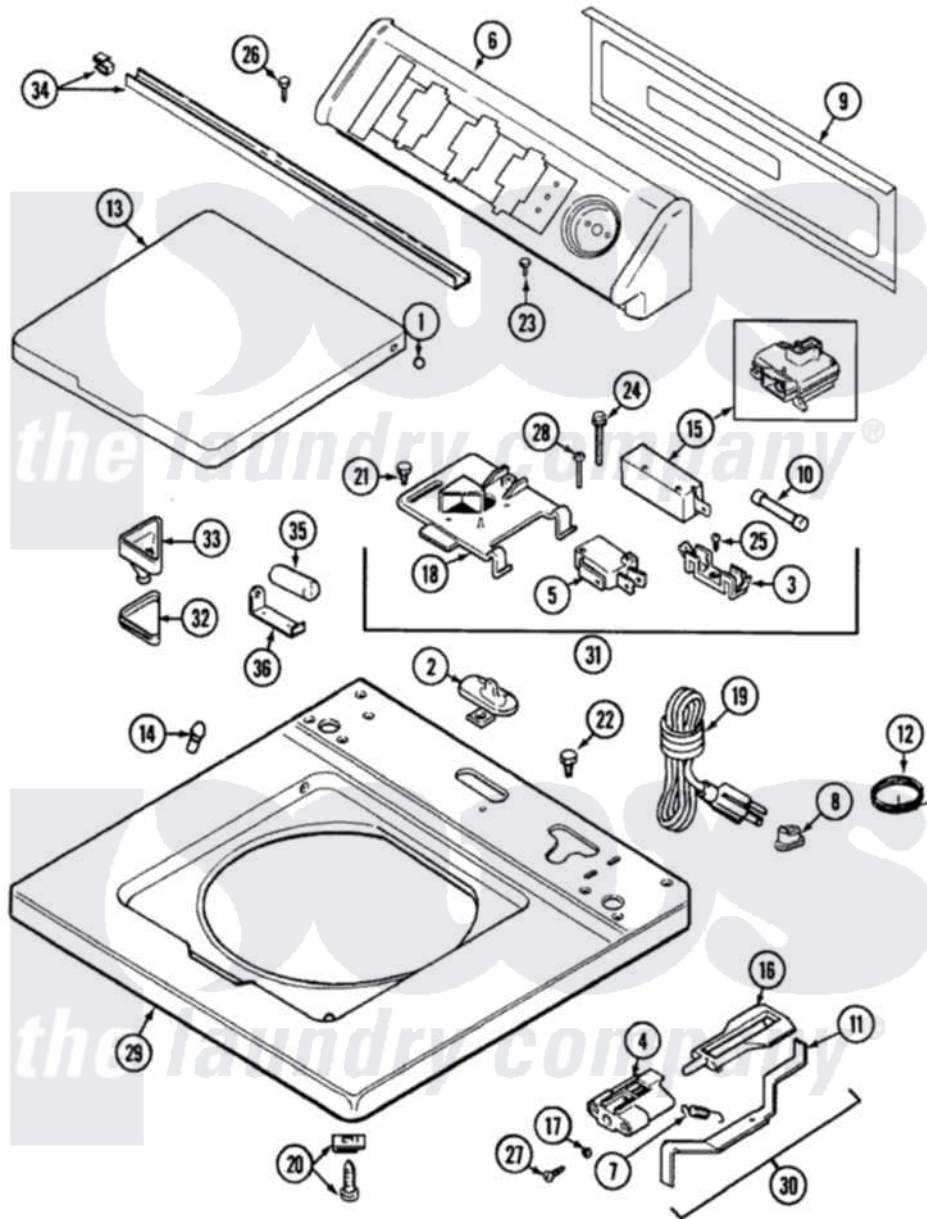

Maytag LAT5006AGE 05 - TOP

Maytag [Residential Maytag LAT5006AGE Washer Parts](#) Parts Diagram 05 - TOP
 Click on the part number to view part

Item	Original Part Number	Replaced By	Status	Part Description
1	211726			Hinge, Ball Lid
2	22001298			Cap, Top Cover
"	207159	489355		Screw, 8 X 1/2
3	207167			Block, Fuse
4	22002135			Bracket, Unbalance
"	22001645		Not Available	BRACKET, UNBALANCE----NA
5	207166			Switch, Check
6	22001670			Console
7	213720			Spring, Lid Switch
8	22002532	216183		Grommet, Cord Export
9	216423	3370225		Screw
"	22001814			Back Panel, Console
"	22001662	8534058		Screw
10	22001673	22001682		Switch Assembly, Lid W/4amp Fuse
11	22001968			Lever, Unbalance

"	22001672		Lever, Unbalance
12	Y705026	3370225	Screw
"	22001654		Wire, Ground
13	22001674	22001893	Lid
14	212716		Bumper, Lid
15	205415	279347	Switch-Lid
"	22002383	22003813	Lid Switch
16	216255		Plunger, Lid Switch
17	211500		Washer, Bracket To Top Cover
18	22001678		Bracket, Switch And Fuse
19	208746	Not Available	CORD, POWER (EXPORT)
20	22001402	214354	Screw, Top Cover To Cabnt.
21	207159	489355	Screw, 8 X 1/2
22	Y705026	3370225	Screw
23	216423	3370225	Screw
24	213501		Screw, No.6-20 X 1-1/8 Inch
25	Y311711		Screw, Fuse Block
26	216423	3370225	Screw
27	22001600	25-7809	Screw, No.6-20 1/2 Flthd Torx
28	22001352		Screw, Check Switch
29	22001679	22002137	Cover Assembly, Top
30	22001681		Unbalance Lever Assembly
"	22001969		Unbalance Lever Assembly
31	22001682		Switch Assembly, Lid W/4amp Fuse
"	22001967	12001908	Switch-Lid
34	22001387	Not Available	CHANNEL ASSY.
35	201101		Capacitor
"	211294	90767	Screw, 8A X 3/8 HeX Washer Head Tapping
36	22001396		Clip, Capacitor