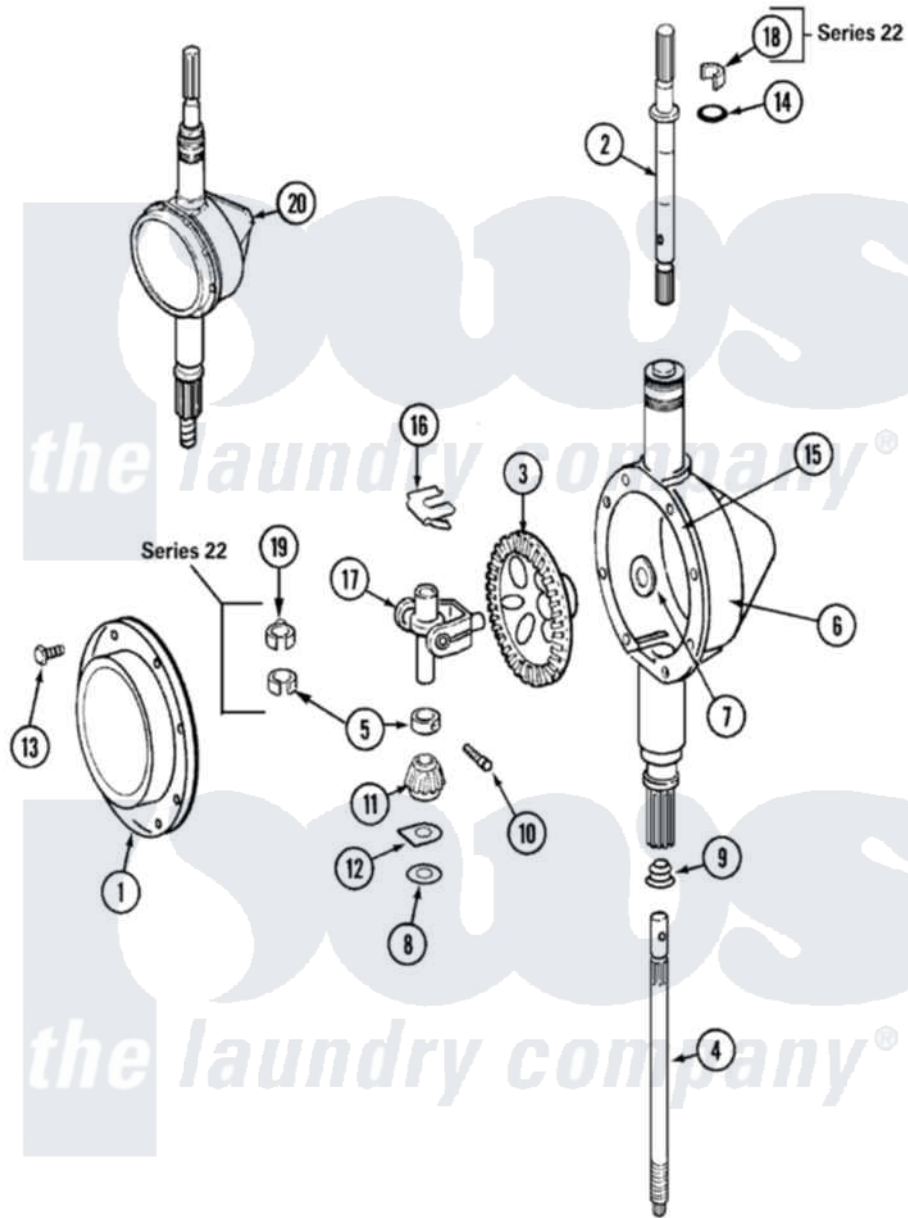

Maytag LAT5006AGE 06 - TRANSMISSION

Maytag Residential Maytag LAT5006AGE Washer Parts Parts Diagram 06 - TRANSMISSION
 Click on the part number to view part

Item	Original Part Number	Replaced By	Status	Part Description
1	206628			Cover, Transmission
2	22002415	6-2168983		Shaft- Agi
"	207153	6-2097820		Kit- Shaft
3	206713	6-2067130		Gear- Beve
4	22002343	6-2300060		Shaft- Cen
"	215411	12001451		Ctr Shaft W/Collar Andkeeper- Sha
5	22002353			Collar, Center Shaft
"	215415		Not Available	COLLAR, LOWER
6	206625	6-2097790		Transmison
"	22002537			Housing, Transmission
7	215394			Washer, Bevel Gear
8	211483	6-2114830		Washer- SP
9	206602	207843		Lip Seal Repair Kit
10	Y206629			Pin, Collar
"	W10124350		Not Available	NOT REQUIRED PART OR SEE NOTE

11	215401	W10221114		Pinion
12	215395			Plate, Clutch
13	215417		Not Available	SCREW, TRANSMISSION COVER
14	210690			Seal, Rubber
"	22002417			O-Ring AgitatOr Shaft
15	Y058700	675652		Adhesive
16	215581			Spring, Agitator Shaft
"	W10124350		Not Available	NOT REQUIRED PART OR SEE NOTE
17	206685	6-2066850		Yoke
18	22002340			Collar, Agitator Shaft
19	22002341			Collar, Lower Plastic Keeper
20	22002127	6-2097790		Transmison
"	206708	6-2097790		Transmison