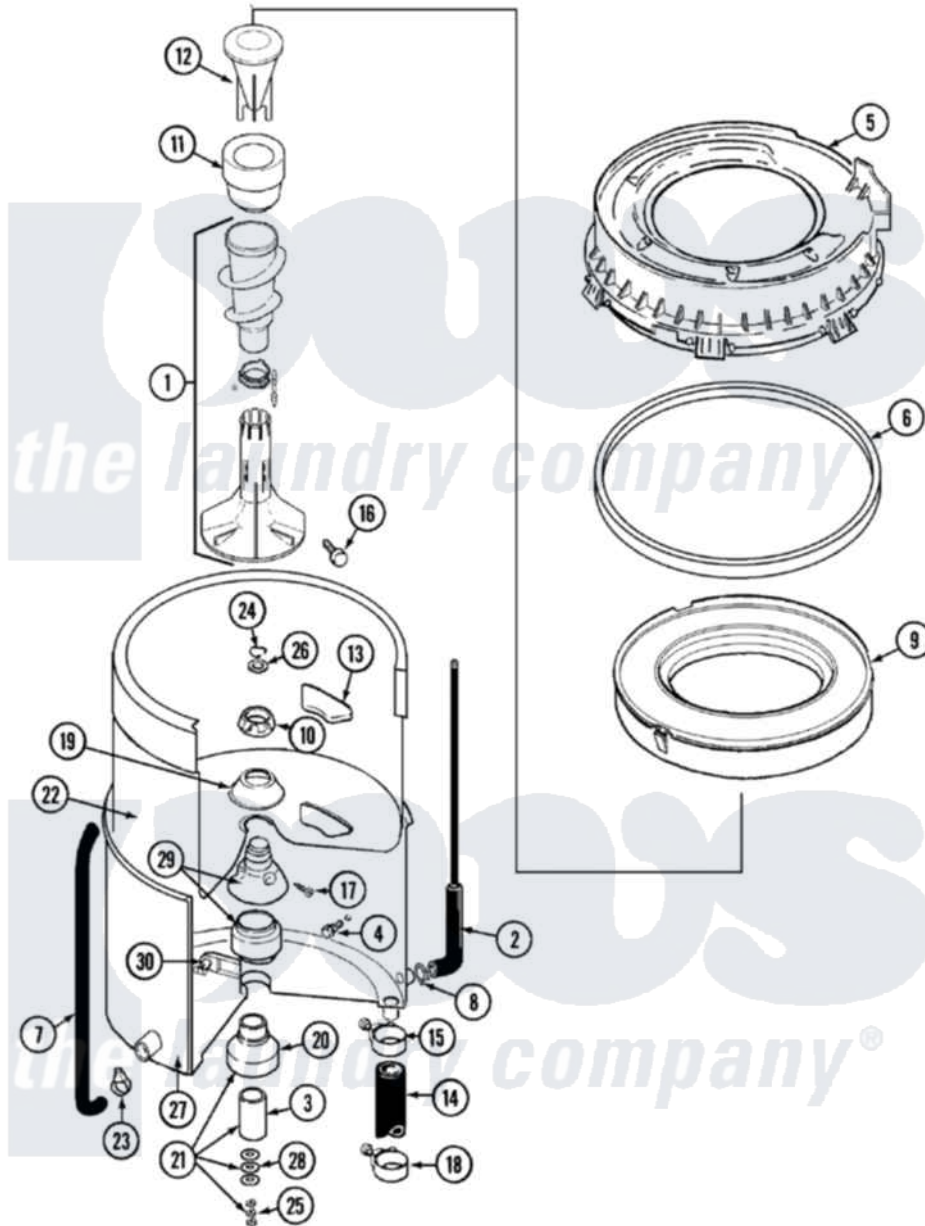

# Maytag LAT5006AGE 07 - TUB

Maytag [Residential Maytag LAT5006AGE Washer Parts](#) Parts Diagram 07 - TUB  
 Click on the part number to view part

Item	Original Part Number	Replaced By	Status	Part Description
1	<a href="#">207538</a>			Agitator W/Lock Screw
2	22001036	<a href="#">22001619</a>		Tube, Water Level Switch
3	<a href="#">211130</a>			Bearing Liner, Tub Bearing
4	200744	<a href="#">W10175939</a>		Bolt
"	205254	<a href="#">W10175938</a>		Bolt
5	<a href="#">22001299</a>			Tub Cover And Gasket Assembly
6	Y22001201	<a href="#">22001007</a>		Gasket, Cover To Tub
7	<a href="#">214725</a>			Cap For Spout-Outer Tub
8	<a href="#">211641</a>			Clamp, 1-1/16"
9	<a href="#">22001142</a>			Ring, Balance
10	211047	<a href="#">6-2110472</a>		Nut- Clamp
11	<a href="#">22001295</a>			Housing, Dispenser
12	<a href="#">22001294</a>			Cup, Dispensing
13	<a href="#">207219</a>			Filter, Self-Cleaning
14	<a href="#">22001280</a>			Hose, Drain
15	22001640	<a href="#">285655</a>		Clamp, Hose

16	<a href="#">22001819</a>		Locking Screw And O Ring
17	<a href="#">22001423</a>		Set Screw, Mounting Stem
18	22001640	<a href="#">285655</a>	Clamp, Hose
19	<a href="#">211210</a>		Washer, Clamping Nut
20	200824	<a href="#">6-2040130</a>	Tub Bearin
21	204013	<a href="#">6-2040130</a>	Tub Bearin
22	22001140	<a href="#">Y2201881</a>	Tub, Inner Short White SP
23	214739	<a href="#">596669</a>	Clamp, Manifold
24	<a href="#">Y015667</a>		Retaining Ring
25	<a href="#">Y054867</a>		Washer, Lock
26	<a href="#">Y015666</a>		Washer, Retaining -
27	22001115	<a href="#">22003312</a>	Tub, Outer
28	<a href="#">211100</a>		Washer, Outer Tub
29	22001648	<a href="#">6-2095720</a>	Mounting S