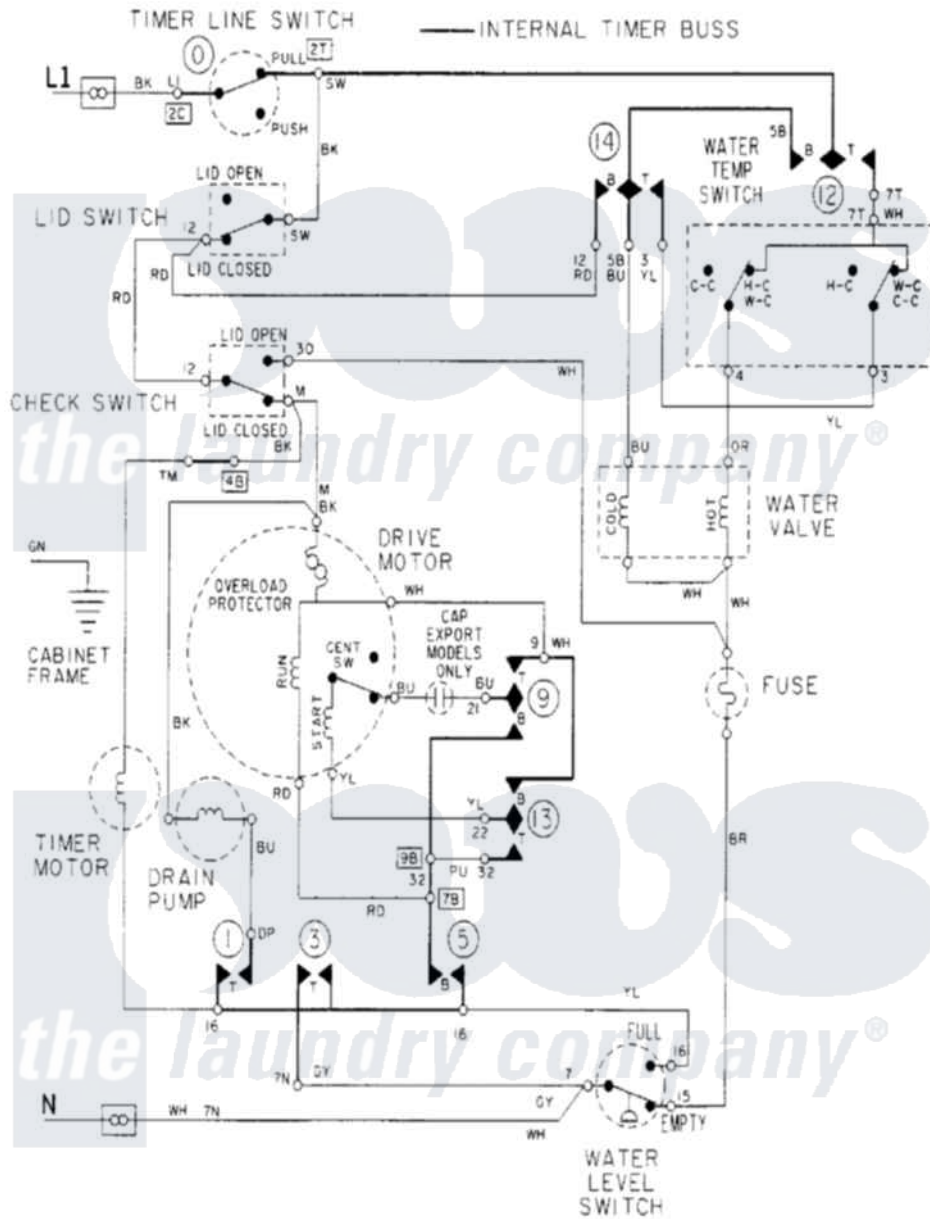

Maytag LAT5006AGE 08 - WIRING INFORMATION

Maytag Residential Maytag LAT5006AGE Washer Parts Parts Diagram 08 - WIRING INFORMATION
 Click on the part number to view part

Item	Original Part Number	Replaced By	Status	Part Description
NI	15002106		Not Available	WIRING INFORMATION
"	15001930		Not Available	WIRING INFORMATION