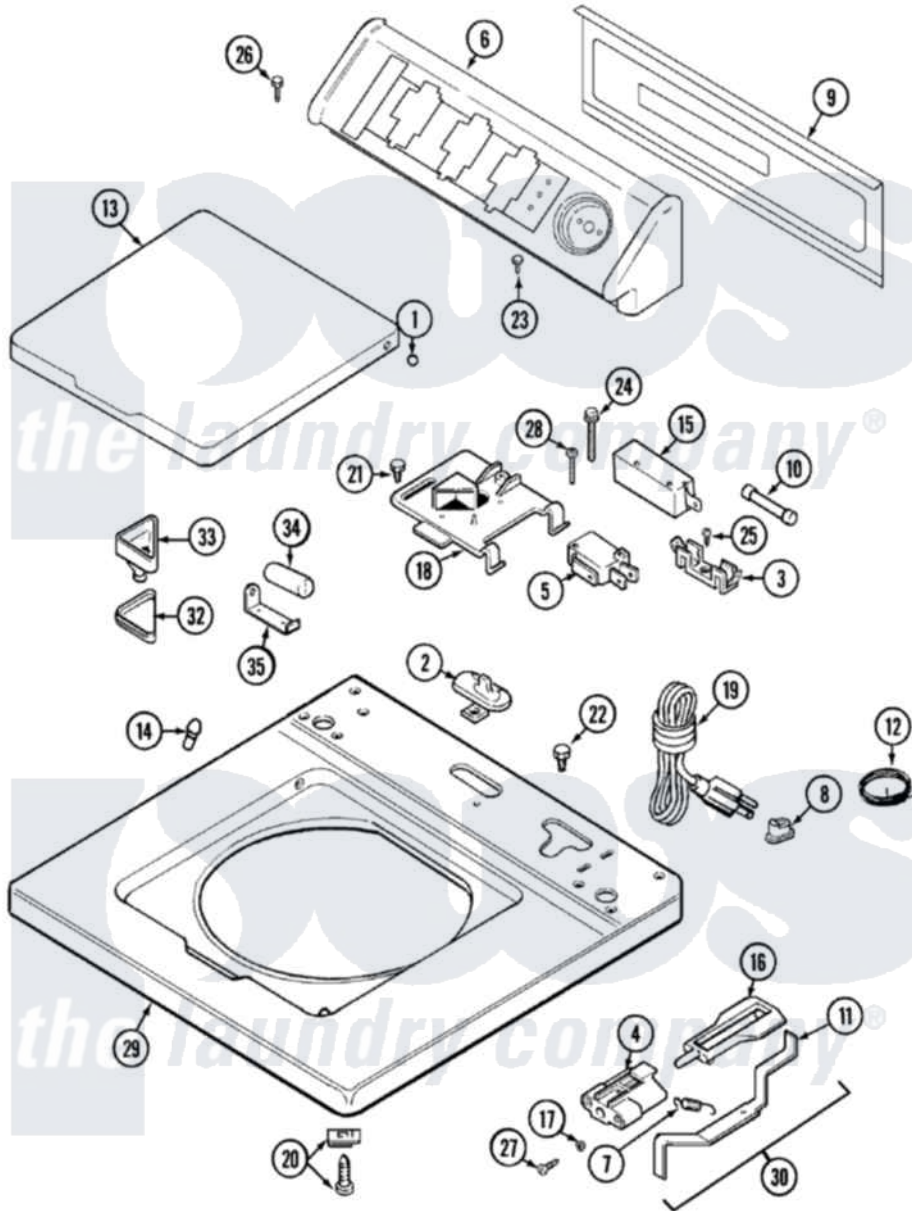

Maytag LAT5006GGE 05 - TOP

Maytag [Residential Maytag LAT5006GGE Washer Parts](#) Parts Diagram 05 - TOP
 Click on the part number to view part

Item	Original Part Number	Replaced By	Status	Part Description
1	211726			Hinge, Ball Lid
2	207159	489355		Screw, 8 X 1/2
"	22001298			Cap, Top Cover
3	207167			Block, Fuse
4	22002135			Bracket, Unbalance
"	22001645		Not Available	BRACKET, UNBALANCE----NA
5	207166			Switch, Check
6	22001670			Console
7	213720			Spring, Lid Switch
8	22002532	216183		Grommet, Cord Export
9	22001814			Back Panel, Console
"	22001662	8534058		Screw
"	216423	3370225		Screw
10	22001673	22001682		Switch Assembly, Lid W/4amp Fuse
11	22001672			Lever, Unbalance

"	22001968		Lever, Unbalance
12	22001654		Wire, Ground
"	Y705026	3370225	Screw
13	22001862		Not Available
14	212716		LID W/LEGEND (WHT)
15	205415	279347	Bumper, Lid
"	22002383	22003813	Switch-Lid
16	216255		Lid Switch
17	211500		Plunger, Lid Switch
18	22001678		Washer, Bracket To Top Cover
19	22001558		Bracket, Switch And Fuse
20	22001402	214354	Cord, Power
21	207159	489355	Screw, Top Cover To Cabnt.
22	Y705026	3370225	Screw, 8 X 1/2
23	216423	3370225	Screw
24	213501		Screw, No.6-20 X 1-1/8 Inch
25	Y311711		Screw, Fuse Block
26	216423	3370225	Screw
27	22001600	25-7809	Screw, No.6-20 1/2 Flthd Torx
28	22001352		Screw, Check Switch
29	22002137		Cover Assembly, Top
"	22001679	22002137	Cover Assembly, Top
"	22001922		Sub-Harness
"	216423	3370225	Screw
"	22001921	10091101	Block-Fuse
"	22001920		Fuse
30	22001969		Unbalance Lever Assembly
"	22001681		Unbalance Lever Assembly
31	22001967	12001908	Switch-Lid
"	22001682		Switch Assembly, Lid W/4amp Fuse
34	201101		Capacitor
"	211294	90767	Screw, 8A X 3/8 HeX Washer Head Tapping
35	22001396		Clip, Capacitor