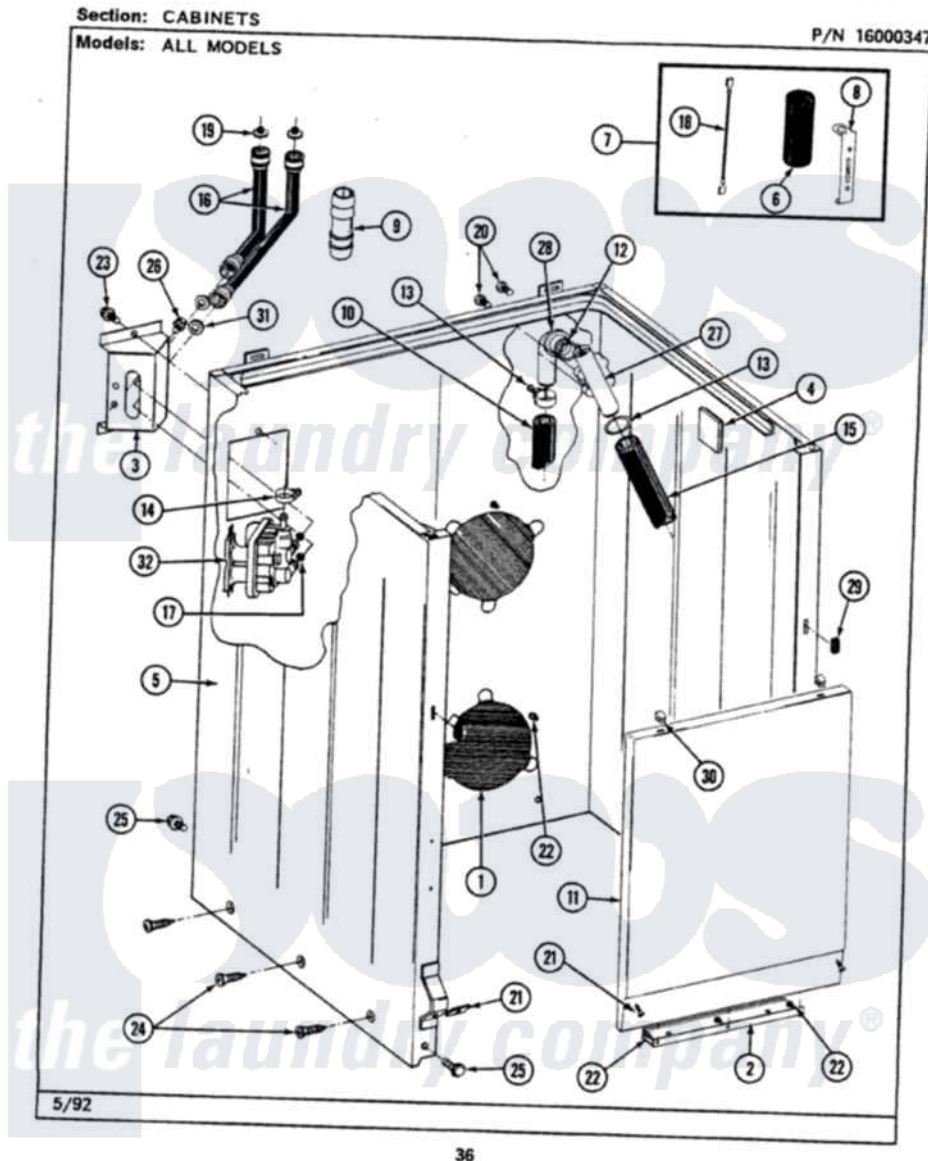

# Maytag LAT5910BAW 02 - CABINET

Maytag Residential Maytag LAT5910BAW Washer Parts Parts Diagram 02 - CABINET  
Click on the part number to view part

Item	Original Part Number	Replaced By	Status	Part Description
1	211878		Not Available	PLATE, ACCESS
2	<a href="#">213846</a>			Guard, Belt
3	214812	<a href="#">22002361</a>		Bracket, Water Valve
4	<a href="#">215058</a>			Pad, Cabinet Bumper
5	203319	<a href="#">22203319</a>		Cabinet
6	<a href="#">Y200832</a>			Capacitor
7	<a href="#">206103</a>			Capacitor Kit
8	<a href="#">211149</a>			Clip, Capacitor
9	<a href="#">Y216015</a>			Coupling, Hose
10	<a href="#">Y059149</a>			(7/8" I.D. CARTON OF 50 FT.)
"	<a href="#">216017</a>			Hose, Drain
11	212998		Not Available	PANEL, FRONT (WHT)
12	<a href="#">214765</a>			Gasket, Siphon Break
13	200908	<a href="#">285655</a>		Clamp, Hose
14	<a href="#">201575</a>			Clamp, Hose
15	214767	<a href="#">22001448</a>		Hose, Pump

16	<a href="#">202860</a>		Inlet Hose Assembly
17	214337	<a href="#">96160</a>	Screen
18	<a href="#">203237</a>		No.17 Wire With Terminal
19	200961	<a href="#">12001413</a>	Strainer And Washer Kit
20	<a href="#">Y014874</a>		Screw, Idler Arm And Sleeve
21	<a href="#">204439</a>		Screw And Fstner Assembly
22	211294	<a href="#">90767</a>	Screw, 8A X 3/8 HeX Washer Head Tapping
23	212276	<a href="#">W10116760</a>	Screw
24	<a href="#">213007</a>		Xfor Cabinet See Cabinet, Back
25	213121	<a href="#">3400111</a>	Screw, 12-14 X 5/8
"	213122	<a href="#">27001200</a>	Screw
26	<a href="#">Y313561</a>		Screw----NA
27	<a href="#">206638</a>		Siphon Break
28	Y216016	<a href="#">W10116738</a>	Elbow
29	214376	<a href="#">22002331</a>	Spacer, Front Panel
30	212982	<a href="#">22001650</a>	Fastener, Spring
31	<a href="#">Y013783</a>		Washer, Inlet Hose
32	<a href="#">205613</a>		Water Valve